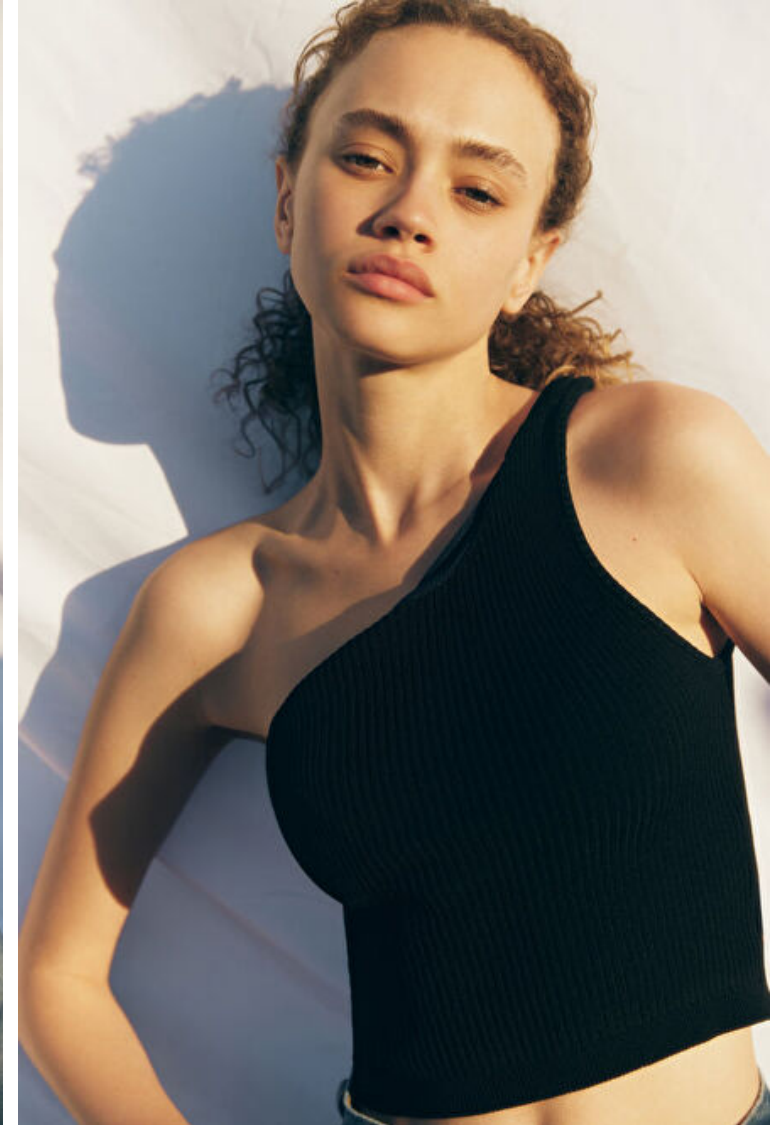

## Alejandra Polanco

Height 170cm / 5' 7.0"

Bust 82cm / 32.5"

Waist 61cm / 24"

Hips 89cm / 35"

Shoes EU/US/UK 38 / 7.5 / 5

Eyes Brown

Hair Brown