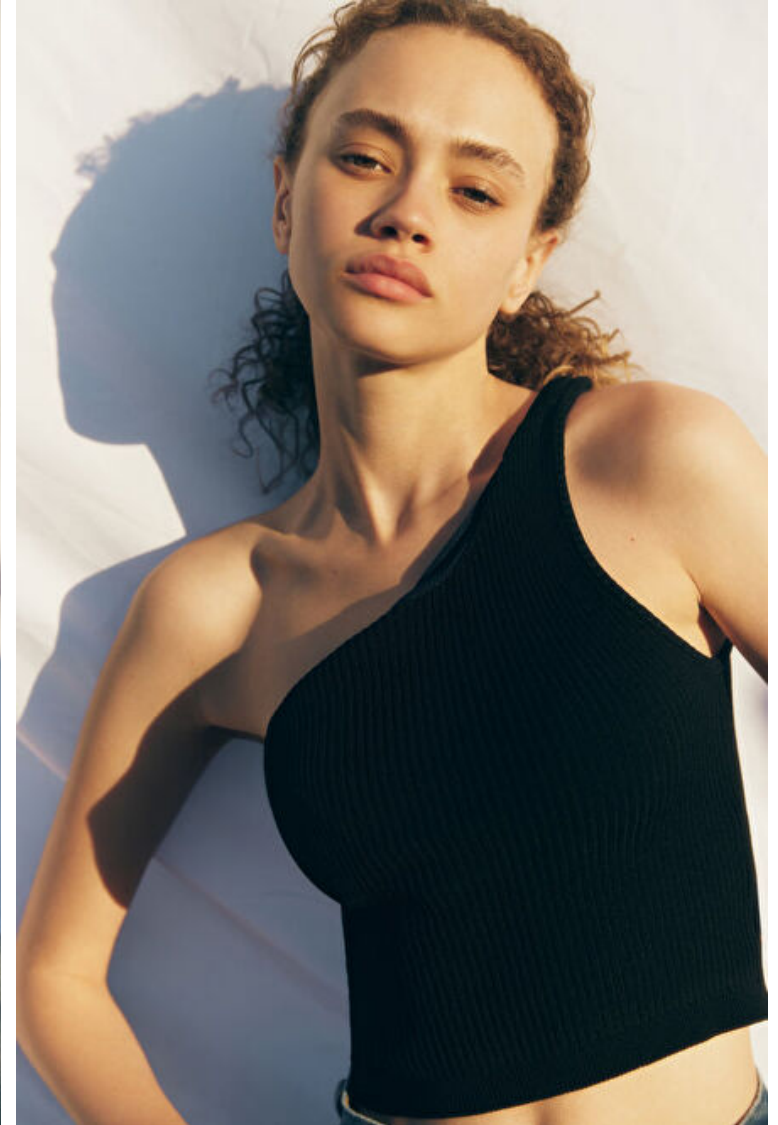

Select

MODEL MANAGEMENT

Grev Turegatan 18, Stockholm, 00000, Sweden, Sweden

Phone: 08-545 866 66 Email: info.stockholm@selectmodel.com Website: <https://www.selectmodel.com/>

Alejandra Polanco

Height 170cm / 5' 7.0"

Bust 82cm / 32.5"

Waist 61cm / 24"

Hips 89cm / 35"

Shoes EU/US/UK 38 / 7.5 / 5

Eyes Brown

Hair Brown