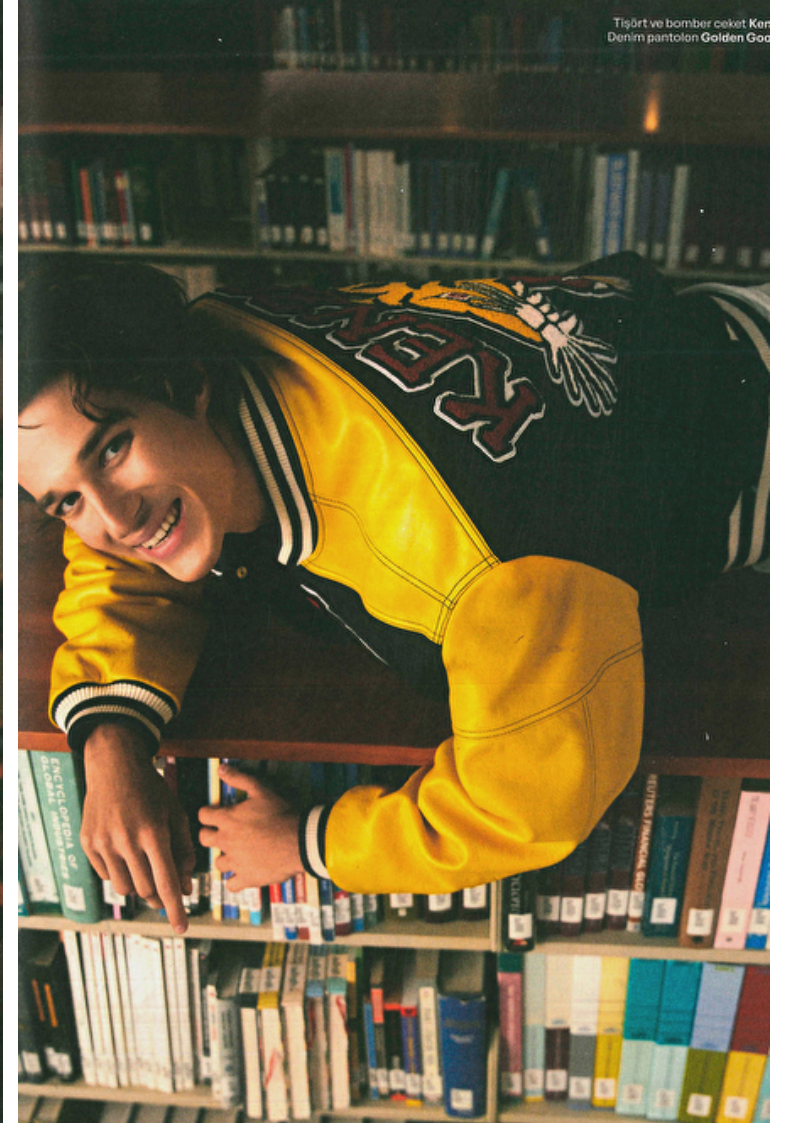

Select

MODEL MANAGEMENT

Grev Turegatan 18, Stockholm, 00000, Sweden, Sweden

Phone: 08-545 866 66 Email: info.stockholm@selectmodel.com Website: https://www.selectmodel.com/

Aleksandr Blinov

Height 188cm / 6' 2.0"

Chest 93cm / 36.5"

Waist 70cm / 27.5"

Hips 92cm / 36"

Shoes EU/US/UK 45 / 12 / 10.5

Eyes Blue

Hair Brown

Location Moscow

Örnek AllSaints
Ka Theory
Tört ve denim pantolon Obey