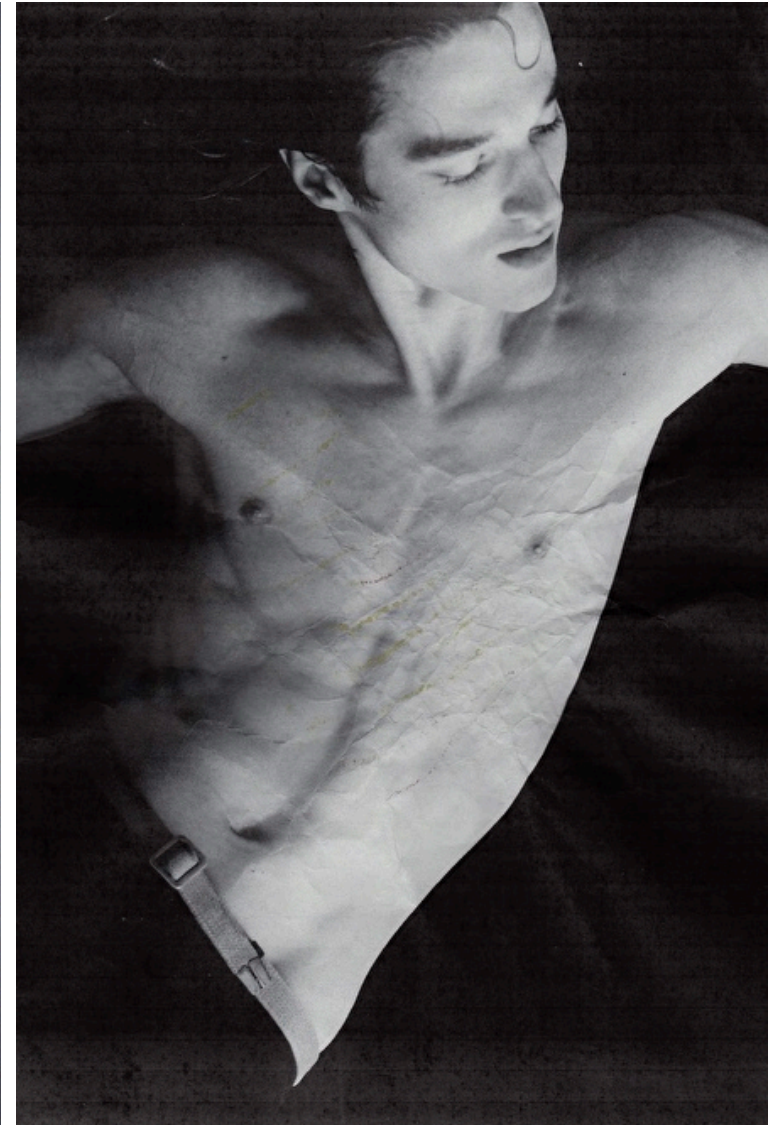

Chest 93cm / 36.5"

Waist 70cm / 27.5"

Hips 92cm / 36"

Shoes EU/US/UK 45 / 12 / 10.5

Eyes Blue

Hair Brown

Location Moscow

Select