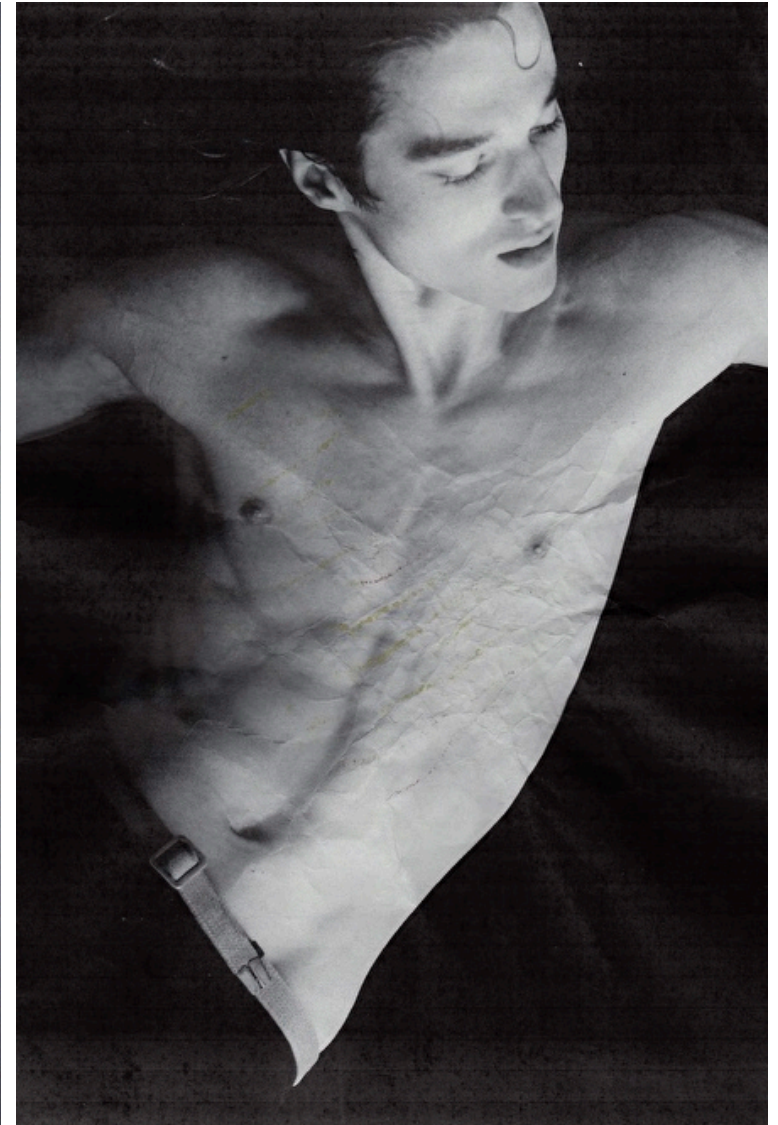

Select

MODEL MANAGEMENT

Grev Turegatan 18, Stockholm, 00000, Sweden, Sweden

Phone: 08-545 866 66 Email: info.stockholm@selectmodel.com Website: <https://www.selectmodel.com/>

Aleksandr Blinov

Height 188cm / 6' 2.0"

Chest 93cm / 36.5"

Waist 70cm / 27.5"

Hips 92cm / 36"

Shoes EU/US/UK 45 / 12 / 10.5

Eyes Blue

Hair Brown

Location Moscow