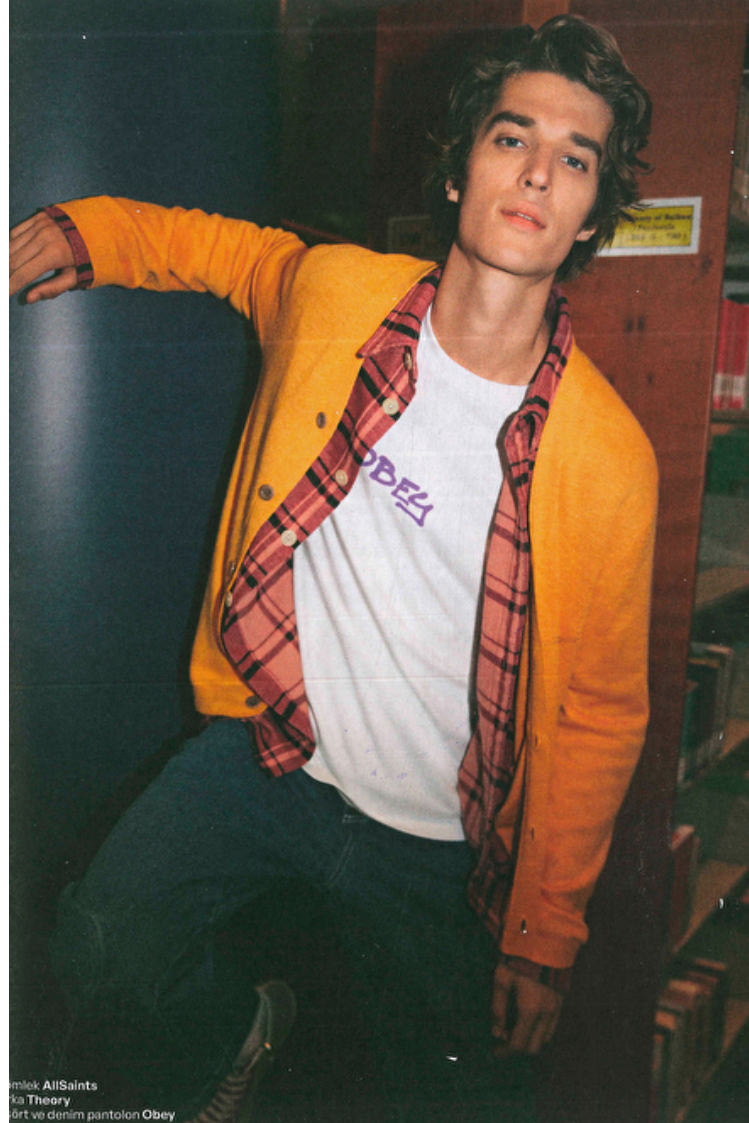

Select

MODEL MANAGEMENT

Grev Turegatan 18, Stockholm, 00000, Sweden, Sweden

Phone: 08-545 866 66 Email: info.stockholm@selectmodel.com Website: https://www.selectmodel.com/

Aleksandr Blinov

Height 188cm / 6' 2.0"

Chest 93cm / 36.5"

Waist 70cm / 27.5"

Hips 92cm / 36"

Shoes EU/US/UK 45 / 12 / 10.5

Eyes Blue

Hair Brown

Location Moscow

Örnek AllSaints
Ka Theory
Tört ve denim pantolon Obey