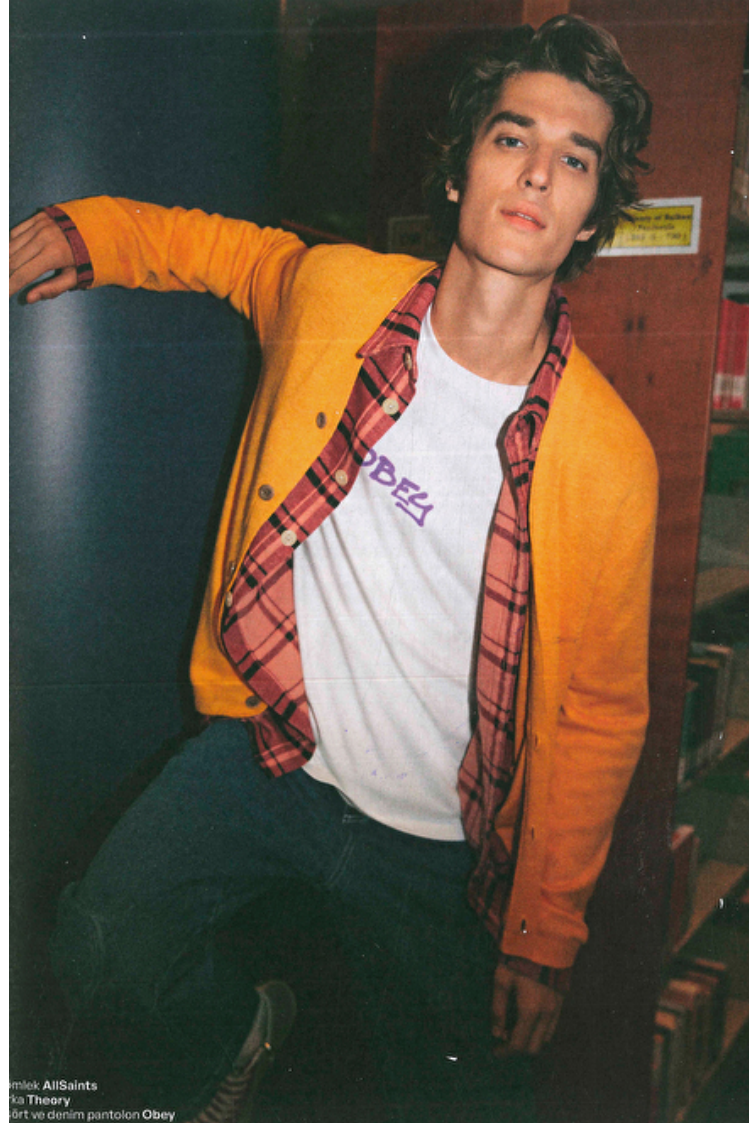

Select

MODEL MANAGEMENT

Grev Turegatan 18, Stockholm, 00000, Sweden, Sweden

Phone: 08-545 866 66 Email: info.stockholm@selectmodel.com Website: <https://www.selectmodel.com/>

Aleksandr Blinov

Height 188cm / 6' 2.0"

Chest 93cm / 36.5"

Waist 70cm / 27.5"

Hips 92cm / 36"

Shoes EU/US/UK 45 / 12 / 10.5

Eyes Blue

Hair Brown

Location Moscow

Örnek AllSaints
Ka Theory
Tört ve denim pantolon Obey