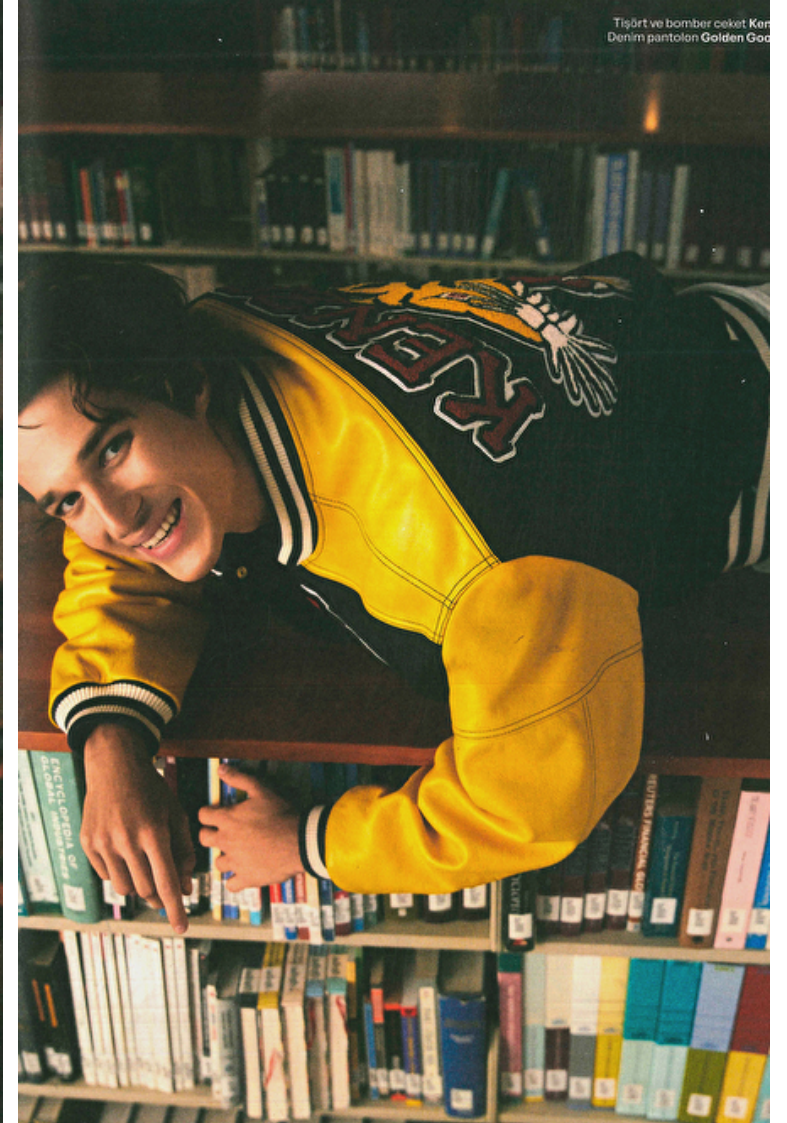

Select

MODEL MANAGEMENT

Grev Turegatan 18, Stockholm, 00000, Sweden, Sweden

Phone: 08-545 866 66 Email: info.stockholm@selectmodel.com Website: <https://www.selectmodel.com/>

Aleksandr Blinov

Height 188cm / 6' 2.0"

Chest 93cm / 36.5"

Waist 70cm / 27.5"

Hips 92cm / 36"

Shoes EU/US/UK 45 / 12 / 10.5

Eyes Blue

Hair Brown

Location Moscow

Örnek AllSaints
Ka Theory
Tört ve denim pantolon Obey