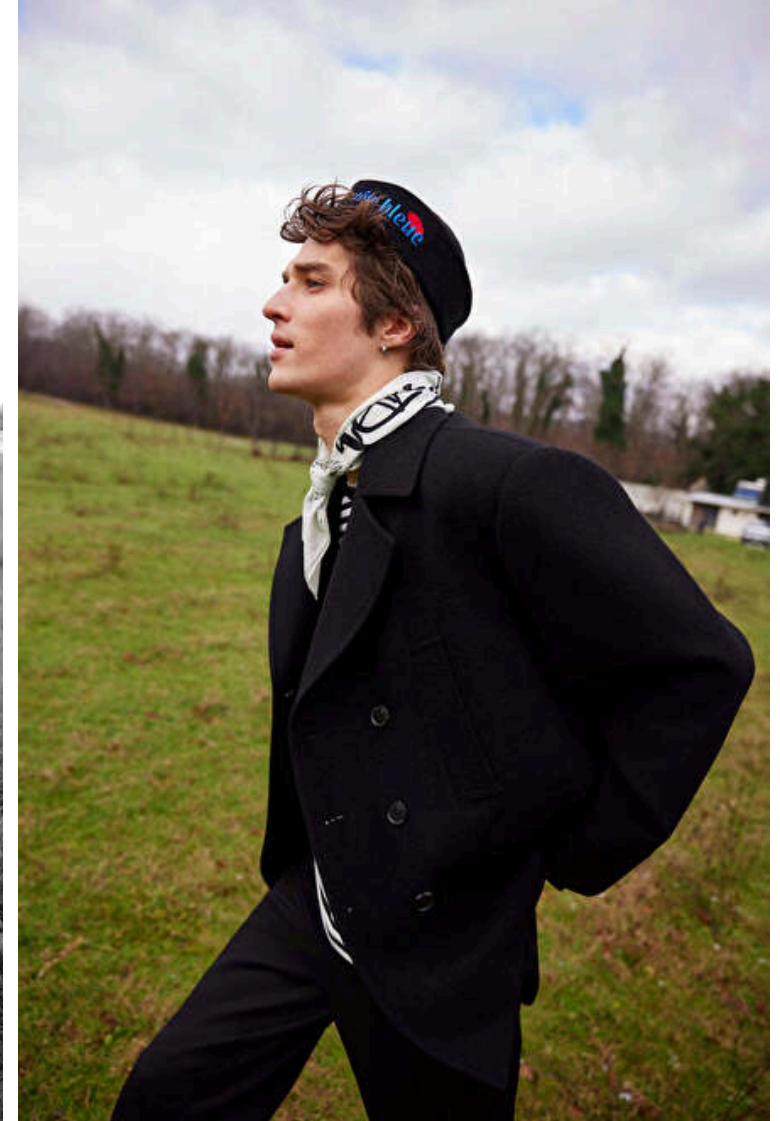

Height 188cm / 6' 2.0"

Chest 93cm / 36.5"

Waist 70cm / 27.5"

Hips 92cm / 36"

Shoes EU/US/UK 45 / 12 / 10.5

Eyes Blue

Hair Brown

Location Moscow