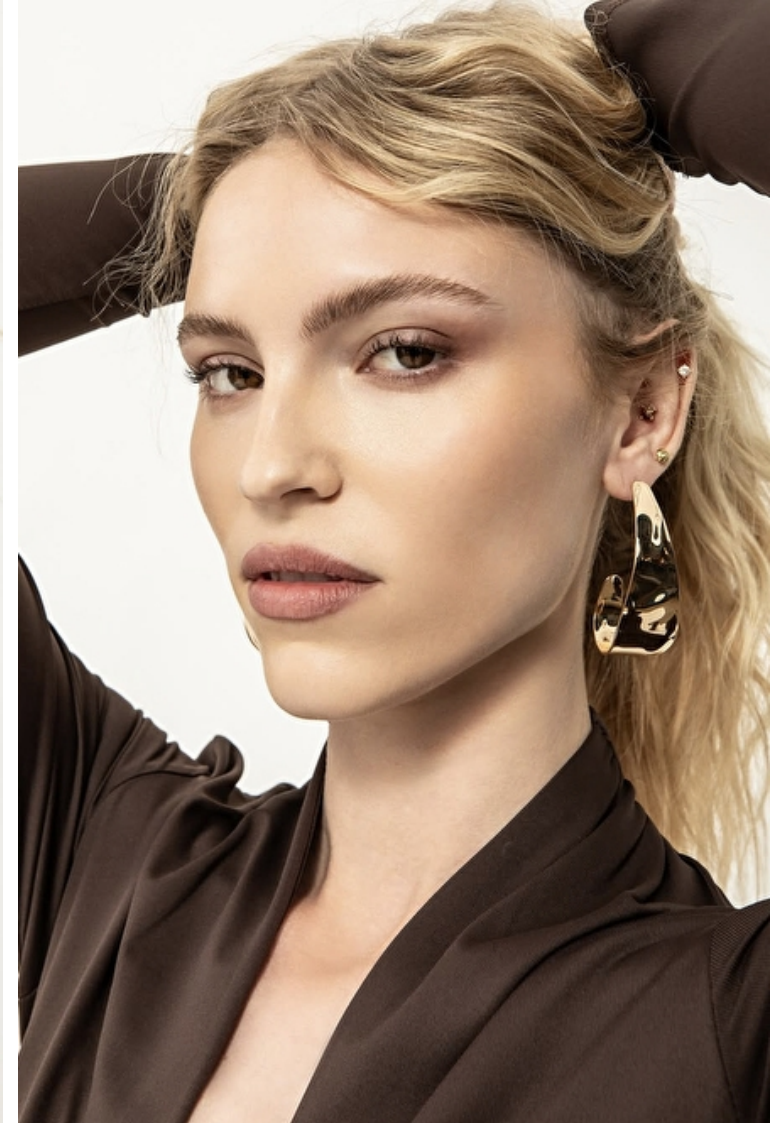

Hips 90cm / 35.5"

Waist 65cm / 25.5"

Shoes EU/US/UK 39 / 8 / 6

Size EU/US 38 / 8

Hair Blond

Hair length 1

Eyes Brown

Select