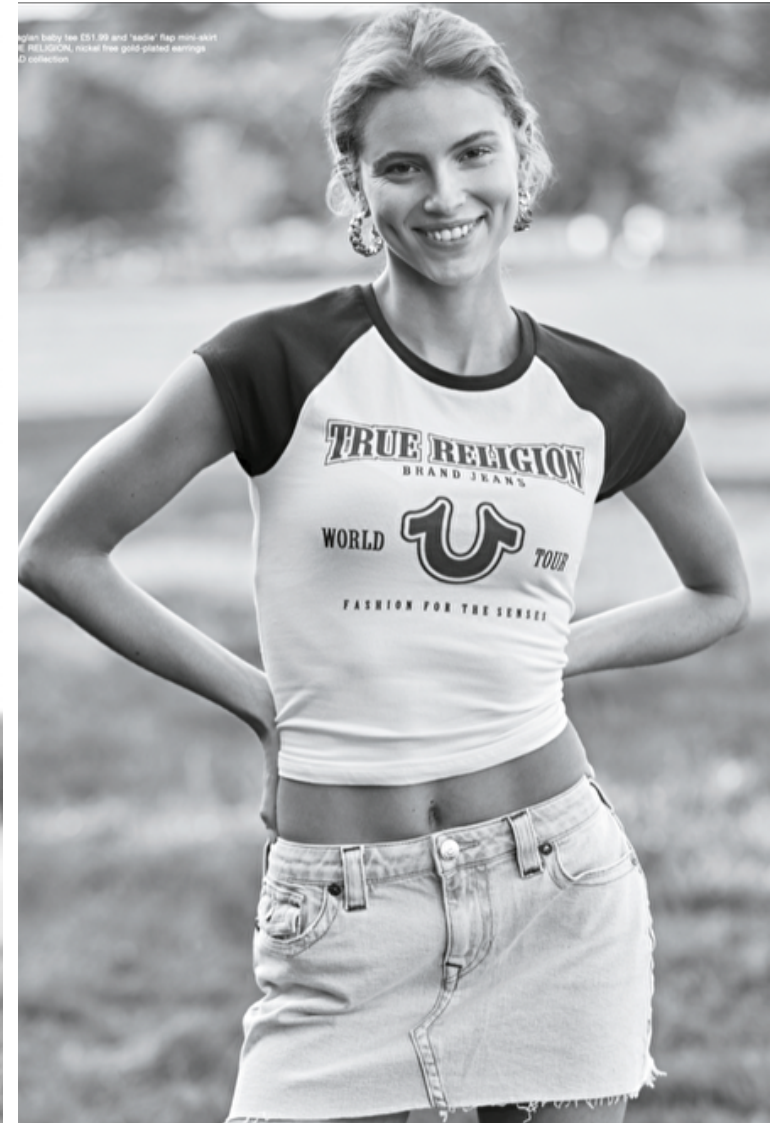

Select

MODEL MANAGEMENT

Grev Turegatan 18, Stockholm, 00000, Sweden, Sweden

Phone: 08-545 866 66 Email: info.stockholm@selectmodel.com Website: <https://www.selectmodel.com/>

ALEXANDRA HUTCHISON

Height 176cm / 5' 9.5"

Bust 82cm / 32.5"

Cup B/C

Hips 91cm / 36"

Waist 65cm / 25.5"

Shoes EU/US/UK 39 / 8 / 6

Size EU/US 38 / 8

Hair Blond

Hair length 1

Eyes Brown