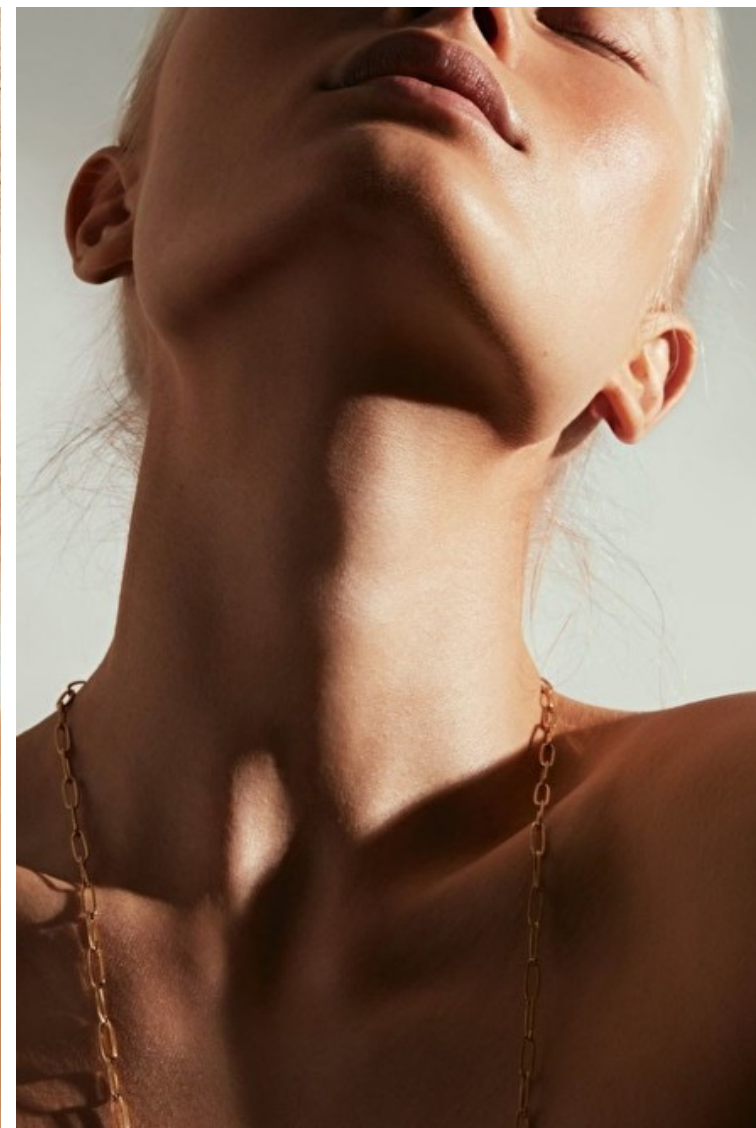

## Ali Osk

Height 175cm / 5' 9.0"

Bust 82cm / 32.5"

Waist 60cm / 23.5"

Hips 88cm / 34.5"

Shoes EU/US/UK 39 / 8 / 6

Eyes Blue

Hair Blond