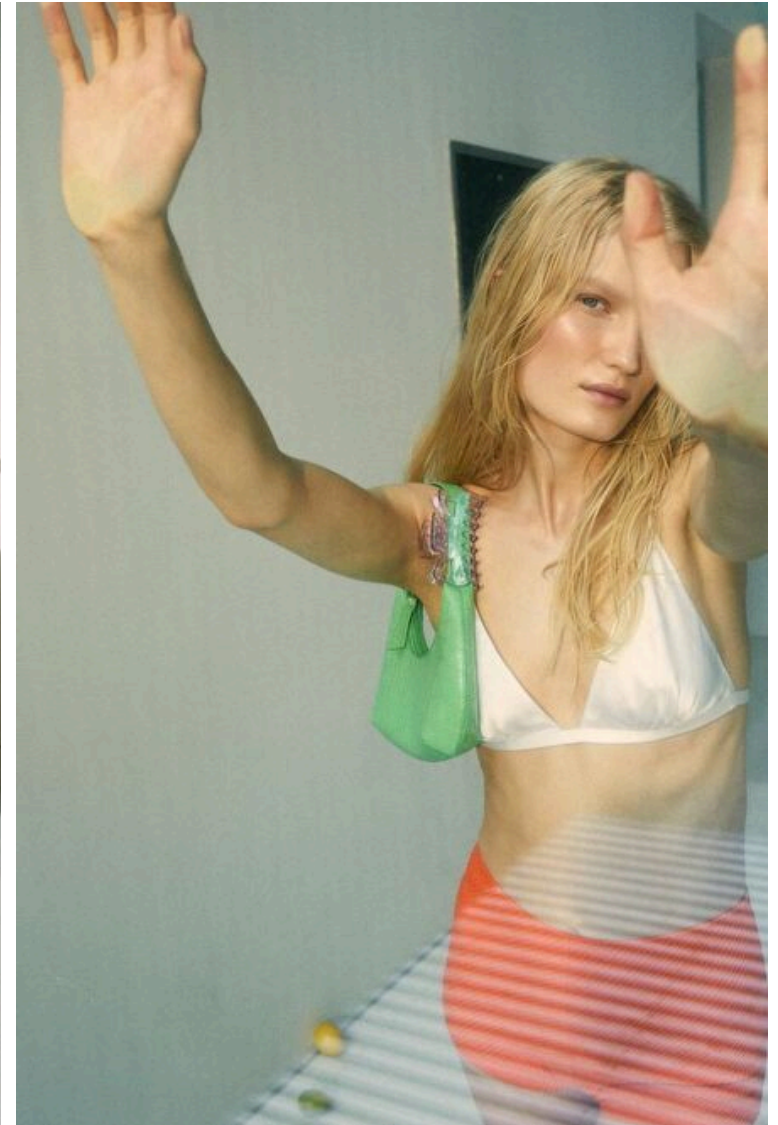

## Ali Osk

Height 175cm / 5' 9.0"

Bust 82cm / 32.5"

Waist 60cm / 23.5"

Hips 88cm / 34.5"

Shoes EU/US/UK 39 / 8 / 6

Eyes Blue

Hair Blond