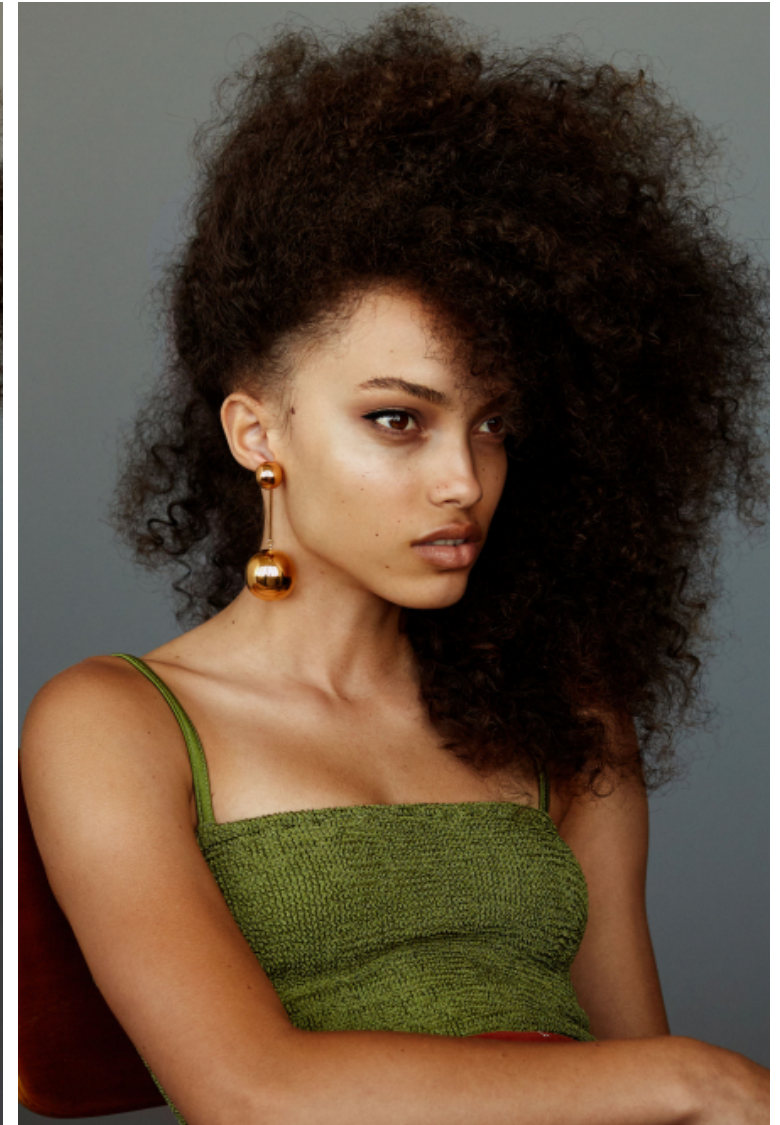

Select

MODEL MANAGEMENT

Grev Turegatan 18, Stockholm, 00000, Sweden, Sweden

Phone: 08-545 866 66 Email: info.stockholm@selectmodel.com Website: <https://www.selectmodel.com/>

Aliana King

Height 167cm / 5' 5.5"

Bust 84cm / 33"

Waist 58cm / 23"

Hips 89cm / 35"

Shoes EU/US/UK 37.5 / 7 / 4

Eyes Brown

Hair Brown

Location Los Angeles