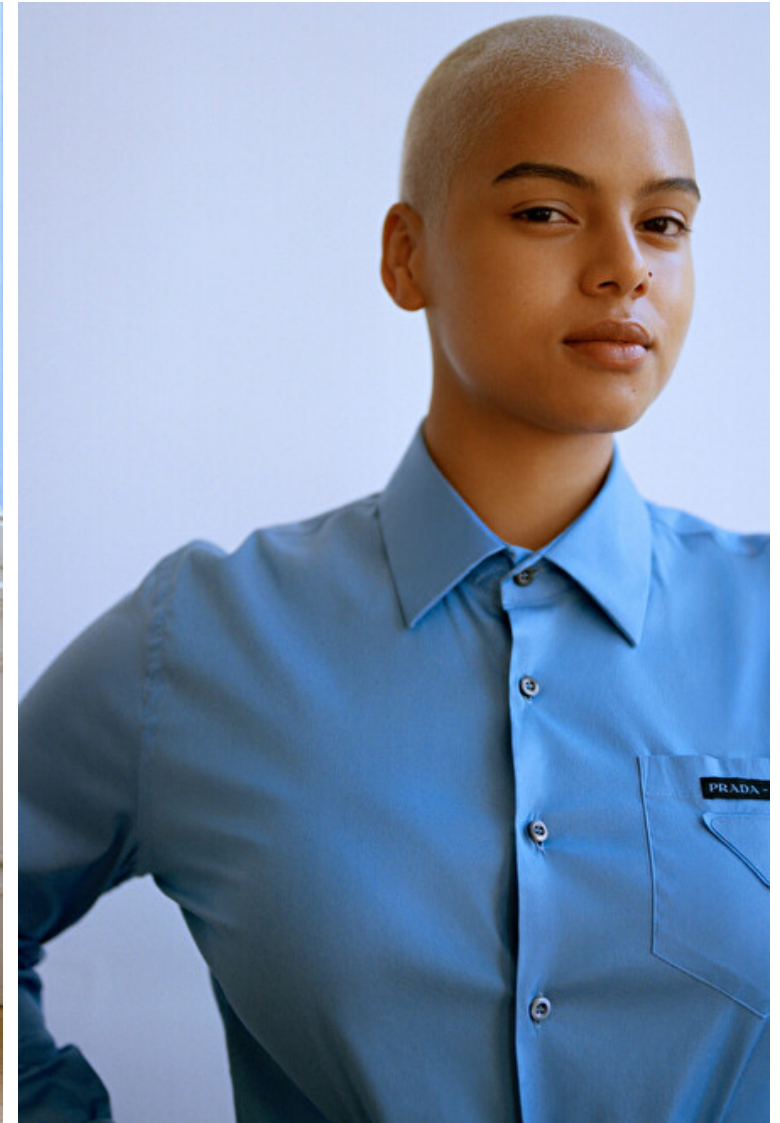

Select

MODEL MANAGEMENT

Grev Turegatan 18, Stockholm, 00000, Sweden, Sweden

Phone: 08-545 866 66 Email: info.stockholm@selectmodel.com Website: <https://www.selectmodel.com/>

Alicia Ostrowski

Height 180cm / 5' 11.0"

Bust 94cm / 37"

Waist 80cm / 31.5"

Hips 118cm / 46.5"

Eyes Brown

Hair Blond