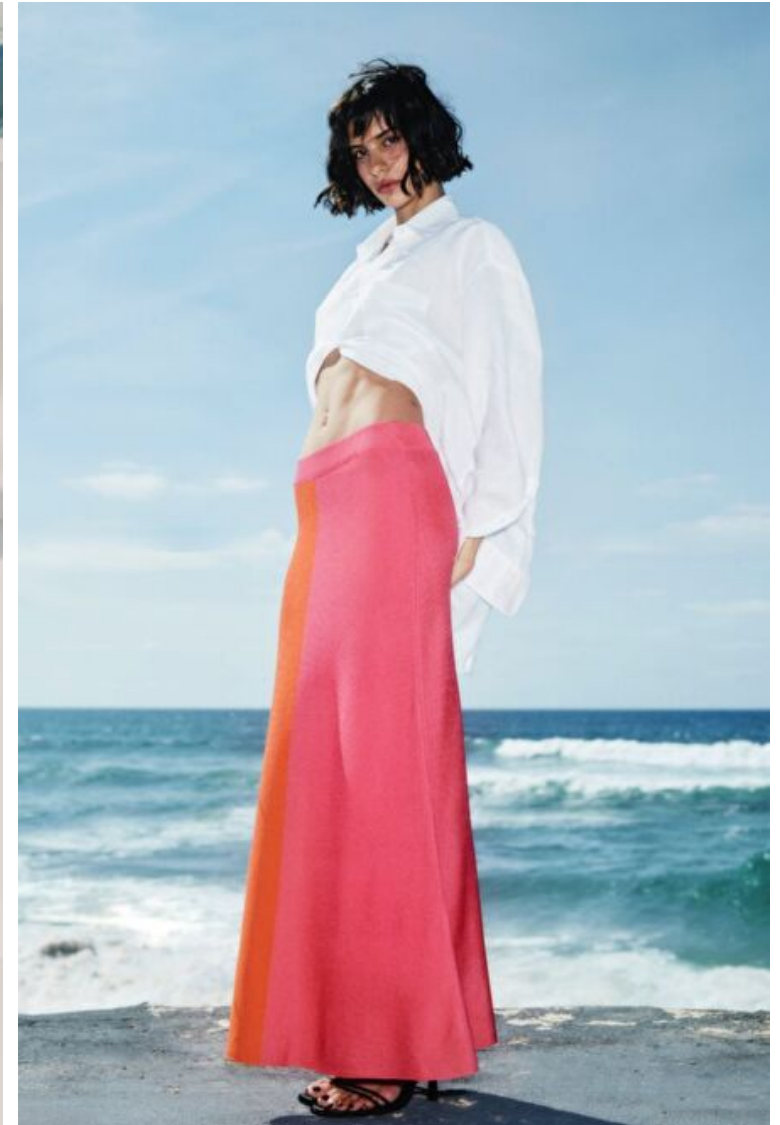

Select

MODEL MANAGEMENT

Grev Turegatan 18, Stockholm, 00000, Sweden, Sweden

Phone: 08-545 866 66 Email: info.stockholm@selectmodel.com Website: <https://www.selectmodel.com/>

Alina Chalyshyr

Height 175cm / 5' 9.0"

Bust 80cm / 31.5"

Waist 60cm / 23.5"

Hips 88cm / 34.5"

Shoes EU/US/UK 39 / 8 / 6

Eyes Brown

Hair Brown