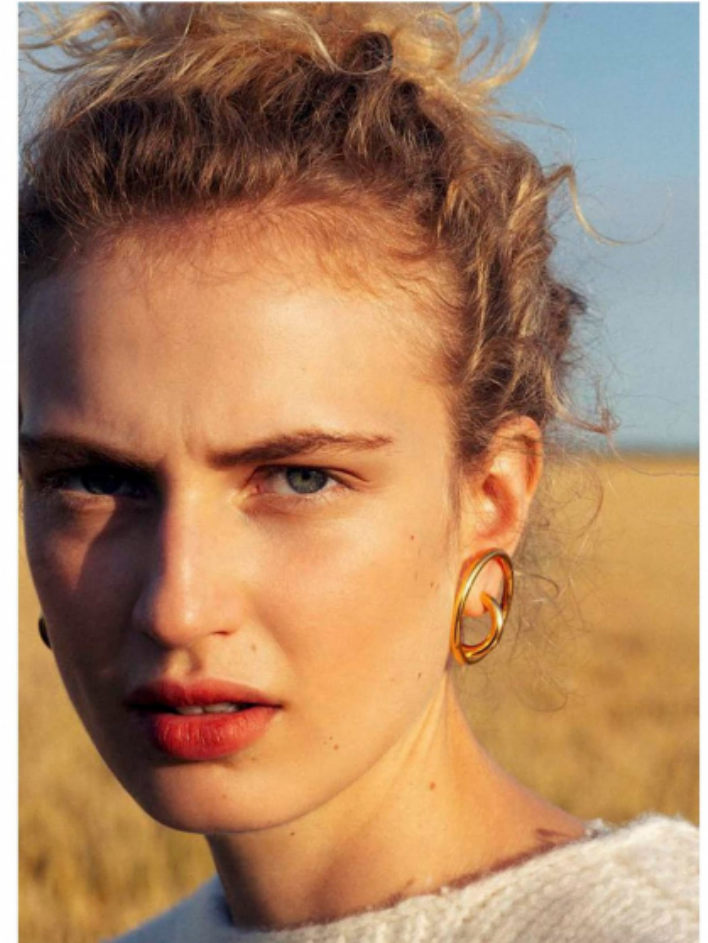

Waist 65cm / 25.5"

Hips 88cm / 34.5"

Shoes EU/US/UK 40 / 9 / 7

Eyes Blue

Hair Blond

Location Europe

Modestyle

www.selectmodel.com