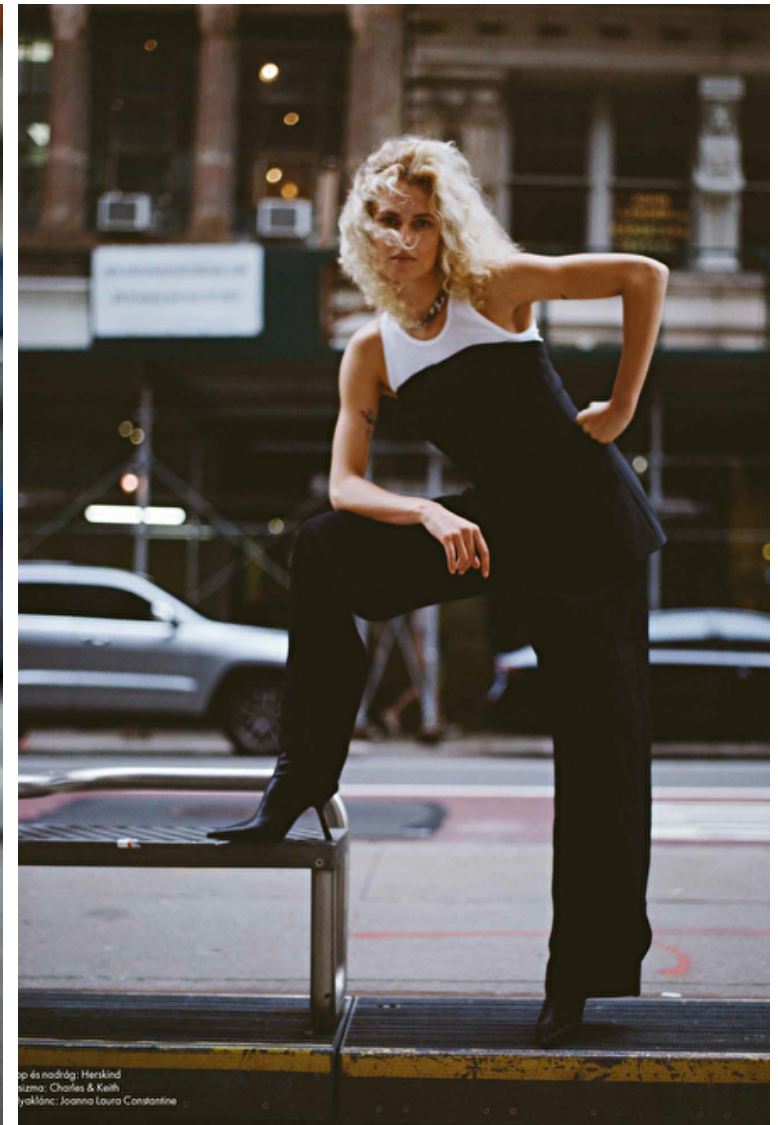

Select

MODEL MANAGEMENT

Grev Turegatan 18, Stockholm, 00000, Sweden, Sweden

Phone: 08-545 866 66 Email: info.stockholm@selectmodel.com Website: <https://www.selectmodel.com/>

Aliz Menyhert

Height 178cm / 5' 10.0"

Bust 82cm / 32.5"

Waist 65cm / 25.5"

Hips 88cm / 34.5"

Shoes EU/US/UK 40 / 9 / 7

Eyes Blue

Hair Blond

Location Europe