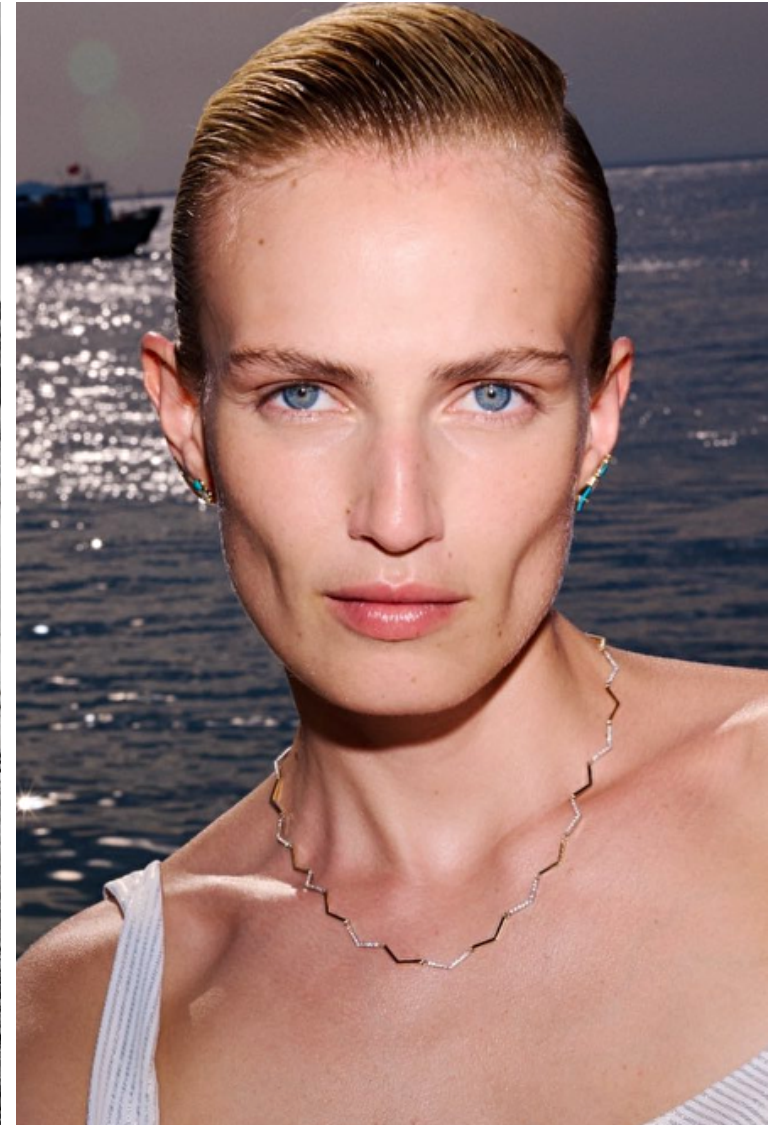

Bust 82cm / 32.5"

Waist 65cm / 25.5"

Hips 88cm / 34.5"

Shoes EU/US/UK 40 / 9 / 7

Eyes Blue

Hair Blond

Location Europe

Select