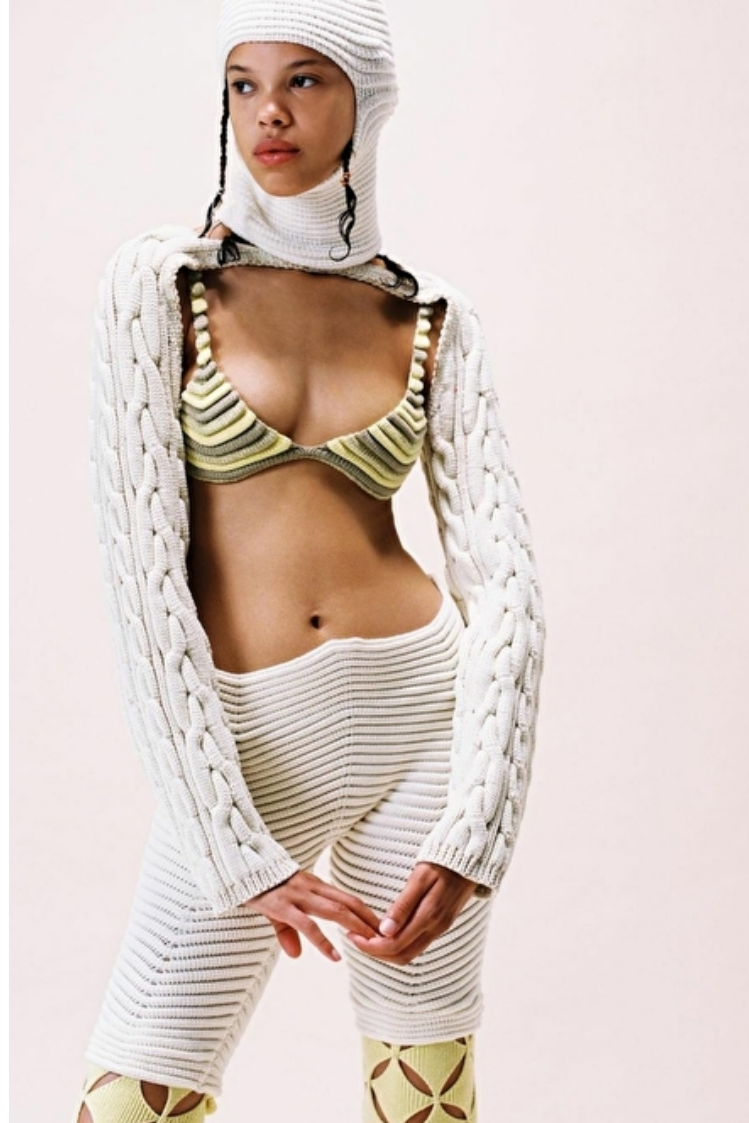

Bust 85cm / 33.5"

Waist 62cm / 24.5"

Hips 89cm / 35"

Shoes EU/US/UK 39.5 / 8.5 / 6

Eyes Brown

Hair Dark brown

Select

MODEL MANAGEMENT