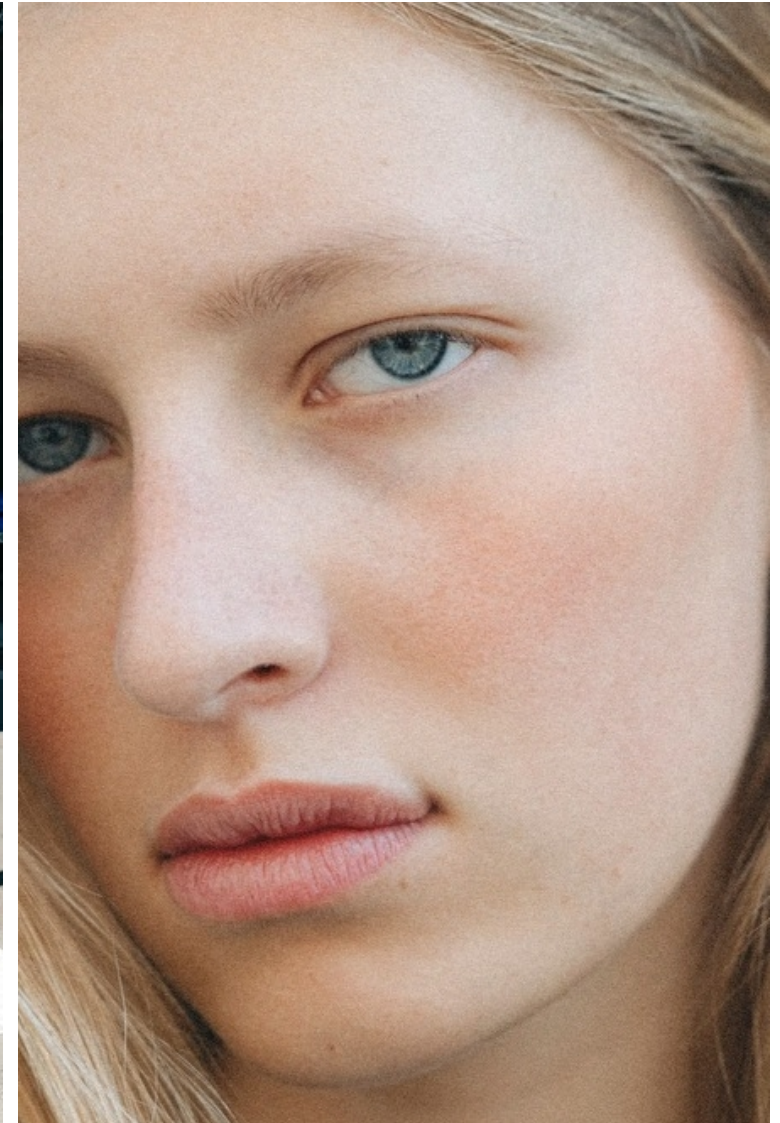

Bust 84cm / 33"

Waist 64cm / 25"

Hips 92cm / 36"

Shoes EU/US/UK 40 / 9 / 7

Eyes Blue

Hair Blond

Select

MODEL MANAGEMENT