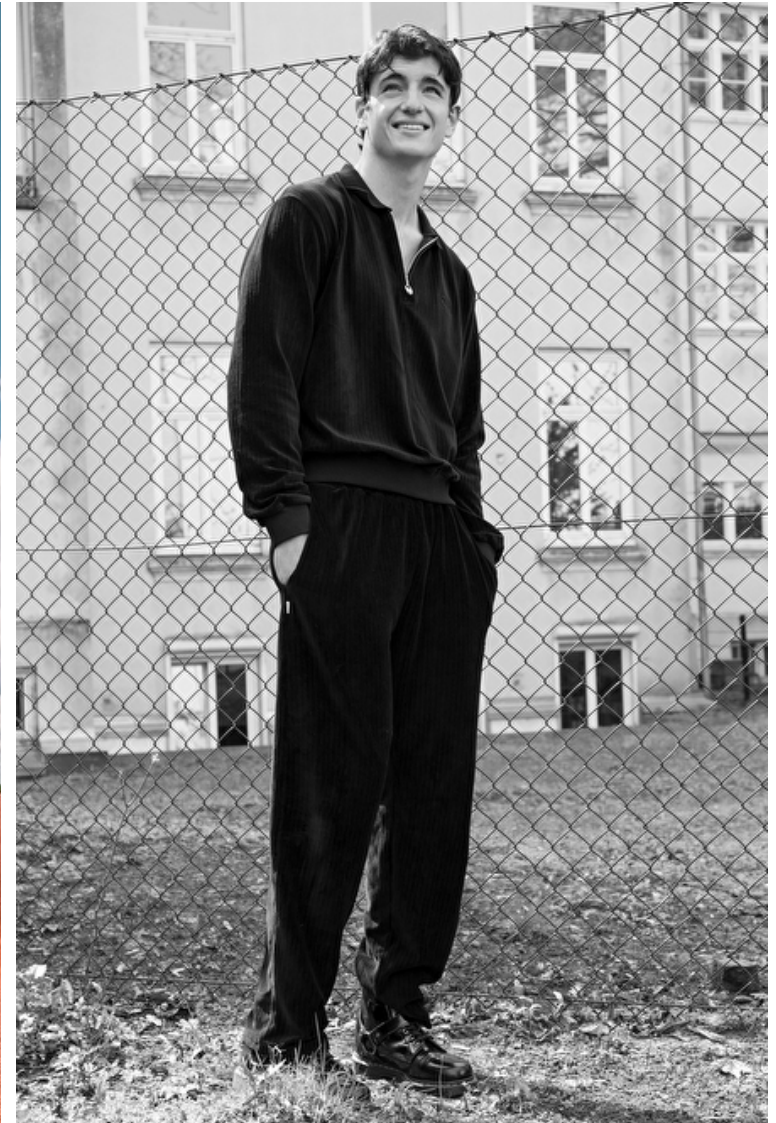

Amin Baahmed

Height 189cm / 6' 2.5"

Chest 96cm / 38"

Waist 76cm / 30"

Hips 97cm / 38"

Shoes EU/US/UK 45 / 12 / 10.5

Eyes Green

Hair Brown