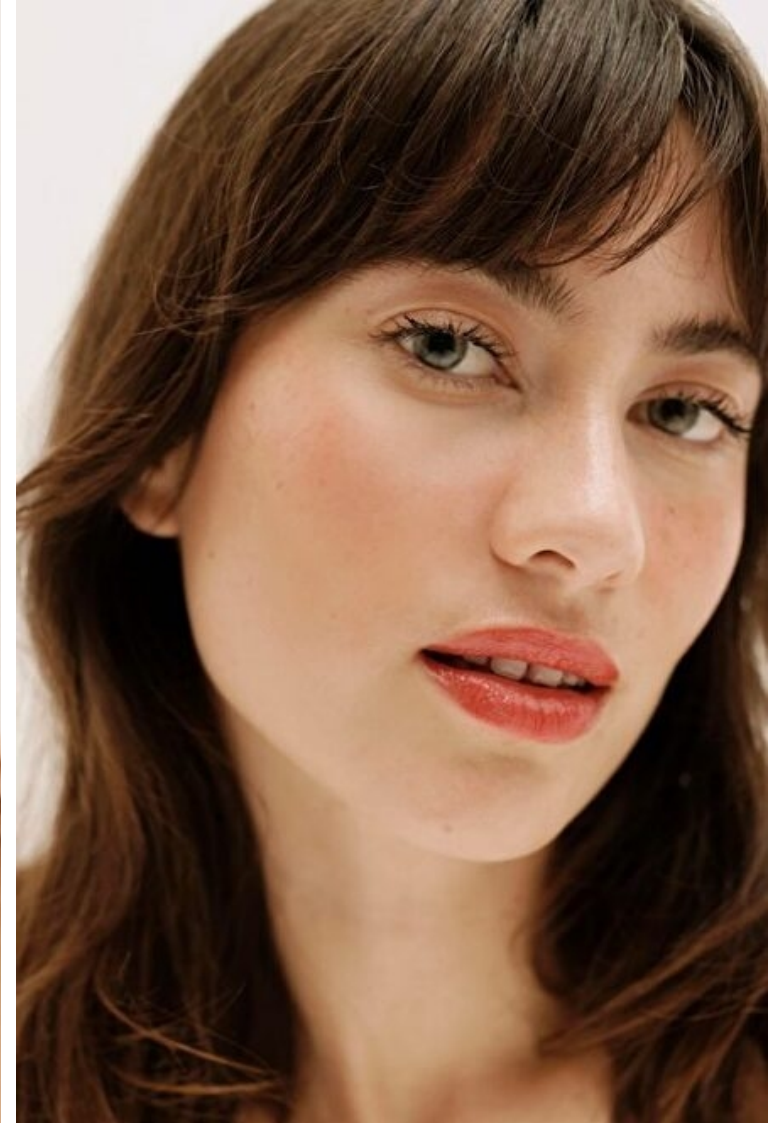

Amparo Montero

Height 178cm / 5' 10.0"

Bust 90cm / 35.5"

Waist 72cm / 28.5"

Hips 95cm / 37.5"

Eyes Green grey

Hair Light brown