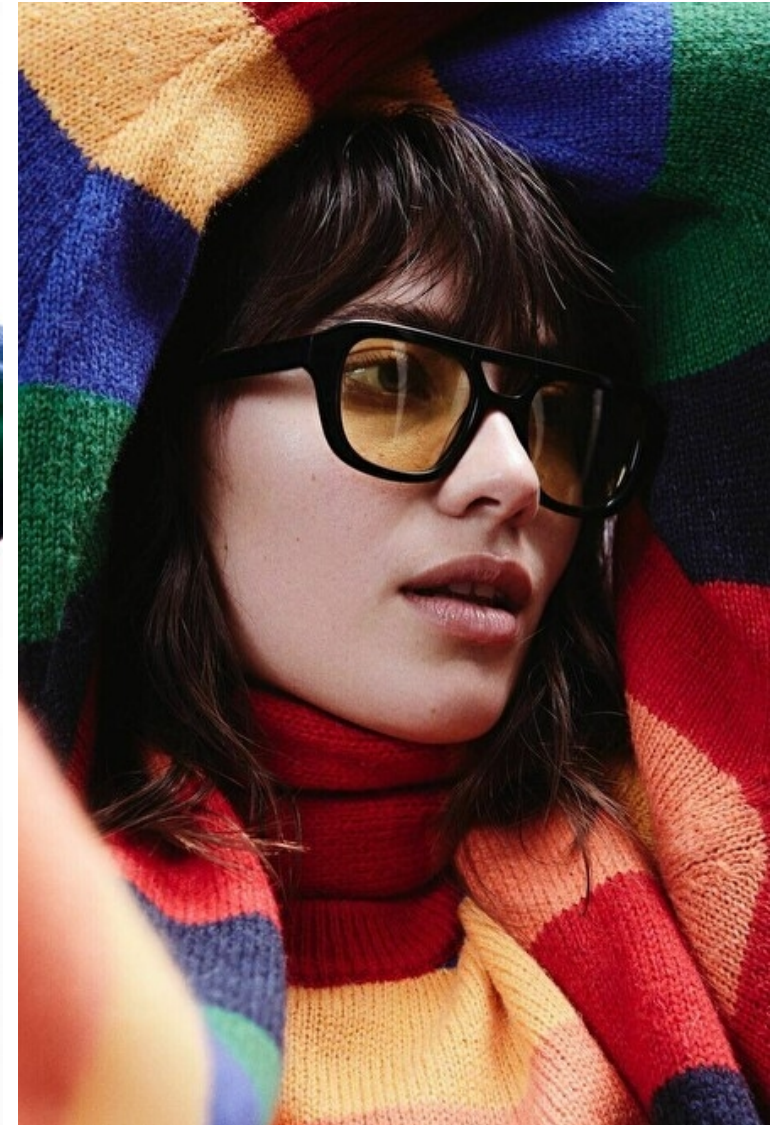

Select

MODEL MANAGEMENT

Grev Turegatan 18, Stockholm, 11446, Stockholm, Sweden

Phone: 08-545 866 66 Email: info.stockholm@selectmodel.com Website: <https://www.selectmodel.com/>

Amparo Montero

Height 178cm / 5' 10.0"

Bust 90cm / 35.5"

Waist 72cm / 28.5"

Hips 95cm / 37.5"

Eyes Green grey

Hair Light brown