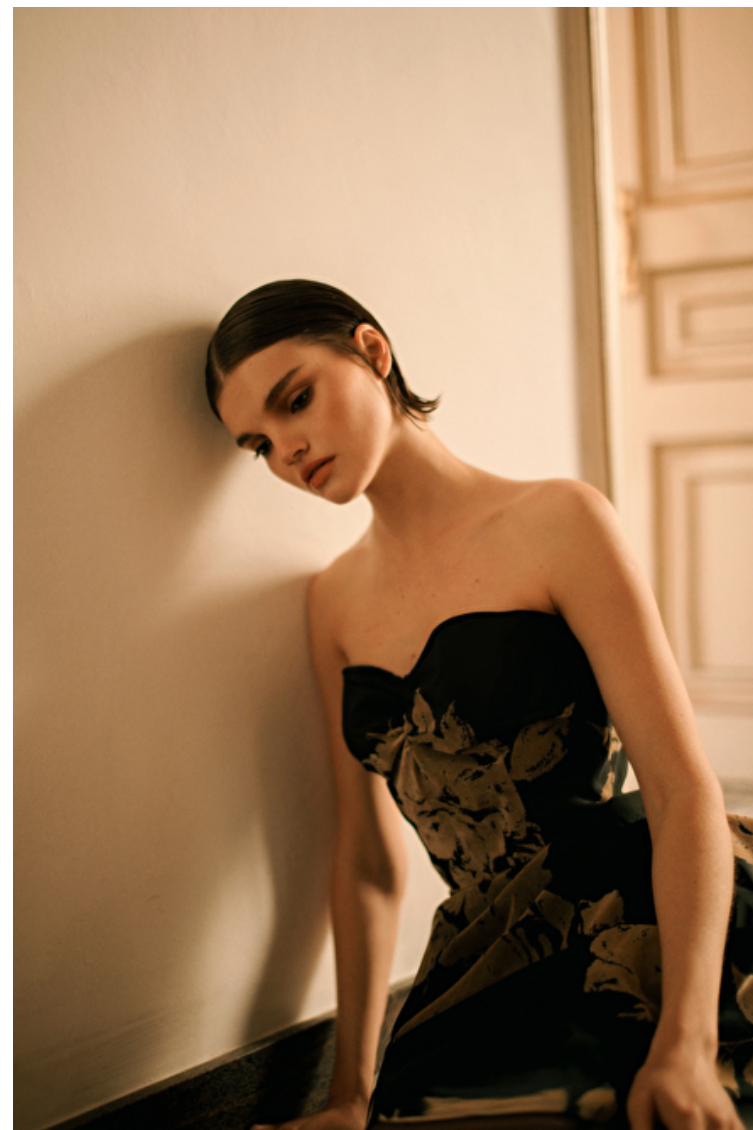

Ana Salenko

Height 175cm / 5' 9.0"

Bust 81cm / 32"

Waist 60cm / 23.5"

Hips 89cm / 35"

Shoes EU/US/UK 39 / 8 / 6

Eyes Hazel

Hair Brown