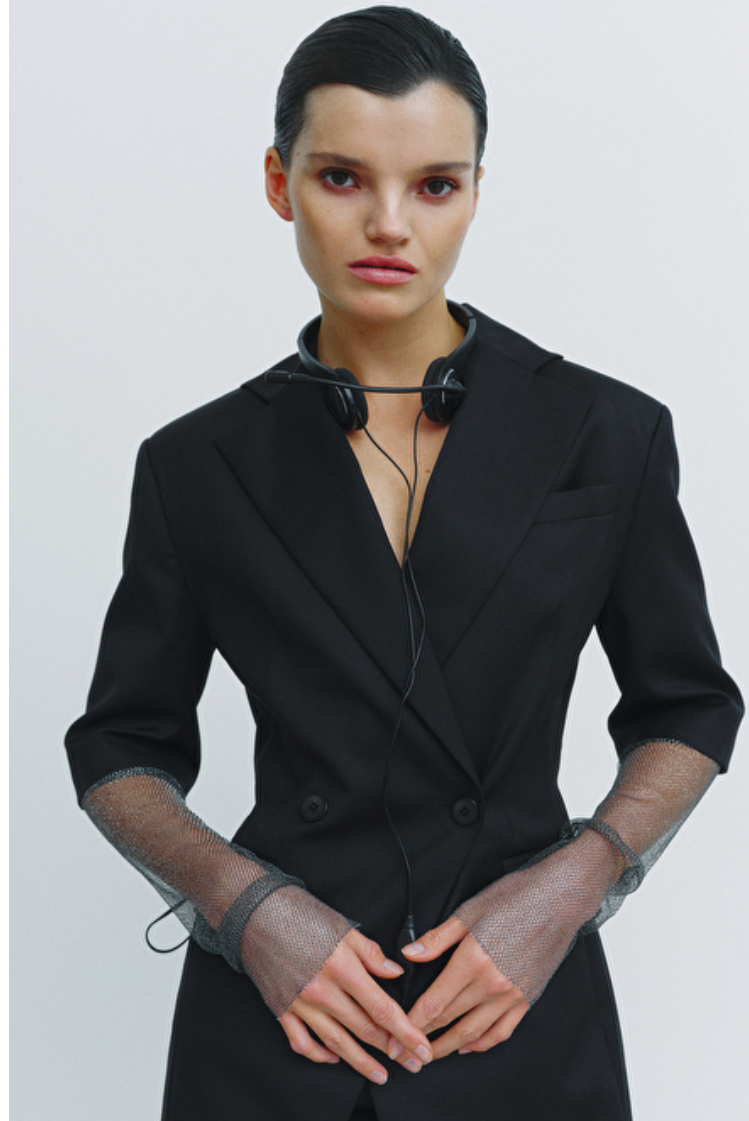

Ana Salenko

Height 175cm / 5' 9.0"

Bust 81cm / 32"

Waist 60cm / 23.5"

Hips 89cm / 35"

Shoes EU/US/UK 39 / 8 / 6

Eyes Hazel

Hair Brown