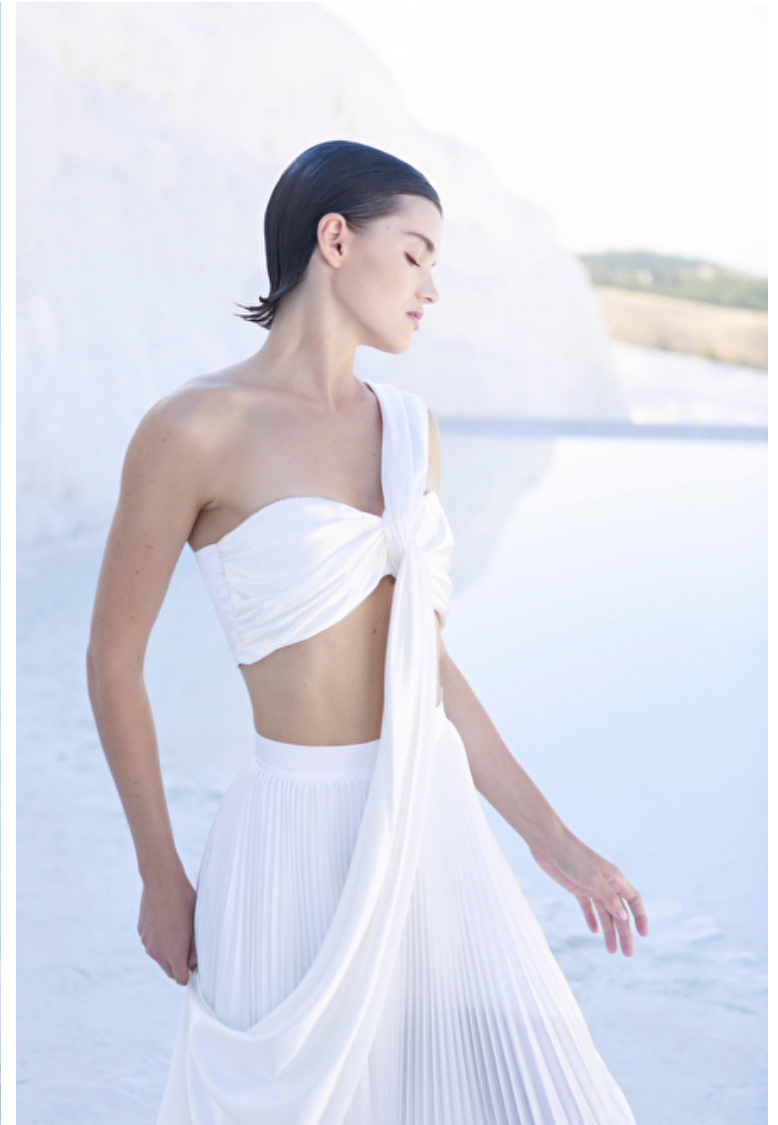

Bust 81cm / 32"

Waist 60cm / 23.5"

Hips 89cm / 35"

Shoes EU/US/UK 39 / 8 / 6

Eyes Hazel

Hair Brown

Select

MODEL MANAGEMENT