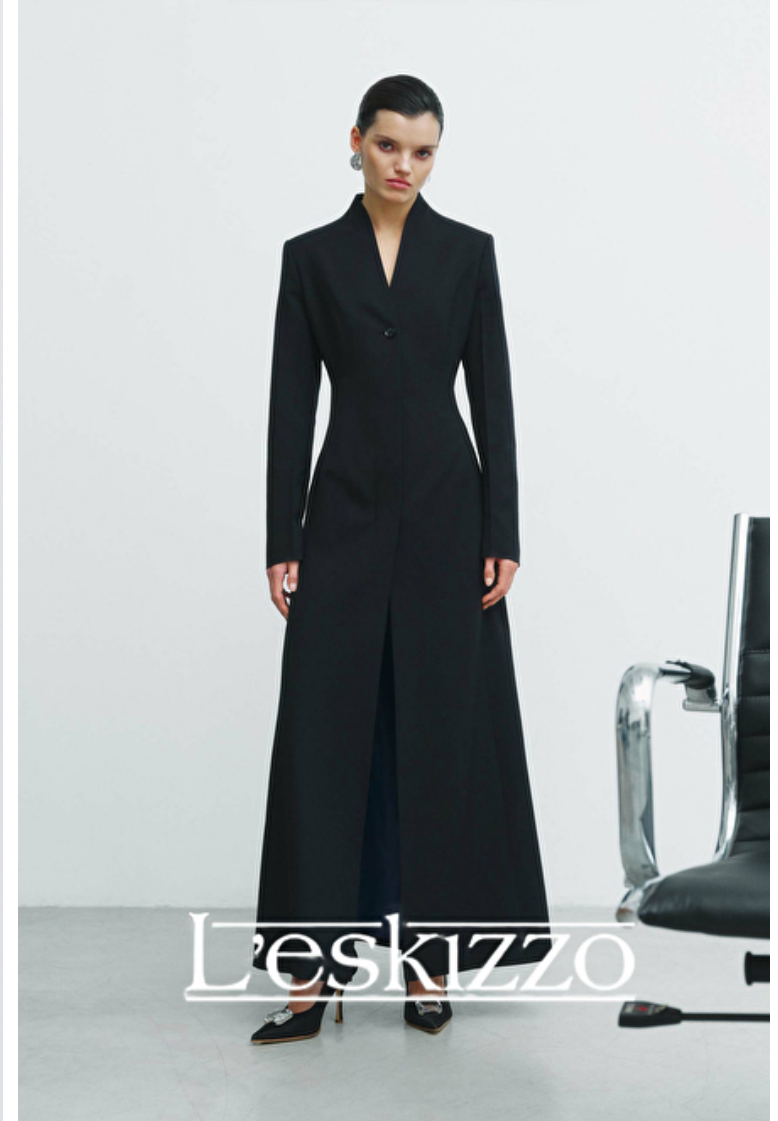

Ana Salenko

Height 175cm / 5' 9.0"

Bust 81cm / 32"

Waist 60cm / 23.5"

Hips 89cm / 35"

Shoes EU/US/UK 39 / 8 / 6

Eyes Hazel

Hair Brown