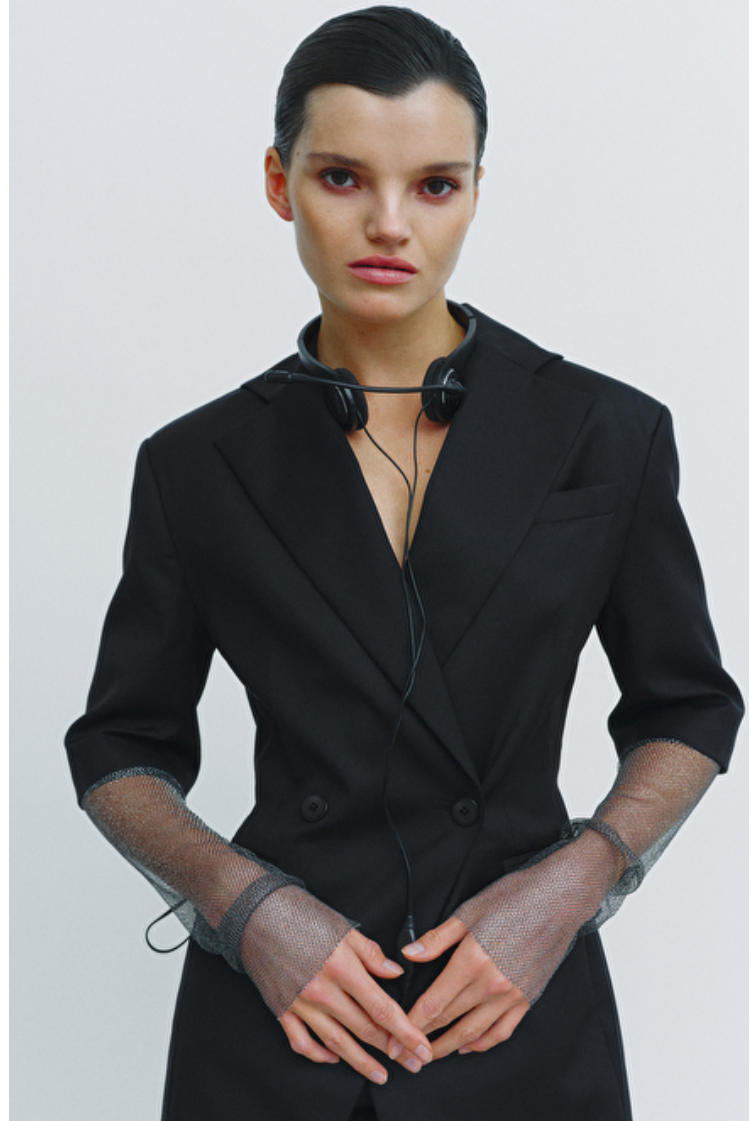

Bust 81cm / 32"

Waist 60cm / 23.5"

Hips 89cm / 35"

Shoes EU/US/UK 39 / 8 / 6

Eyes Hazel

Hair Brown

Select

MODEL MANAGEMENT