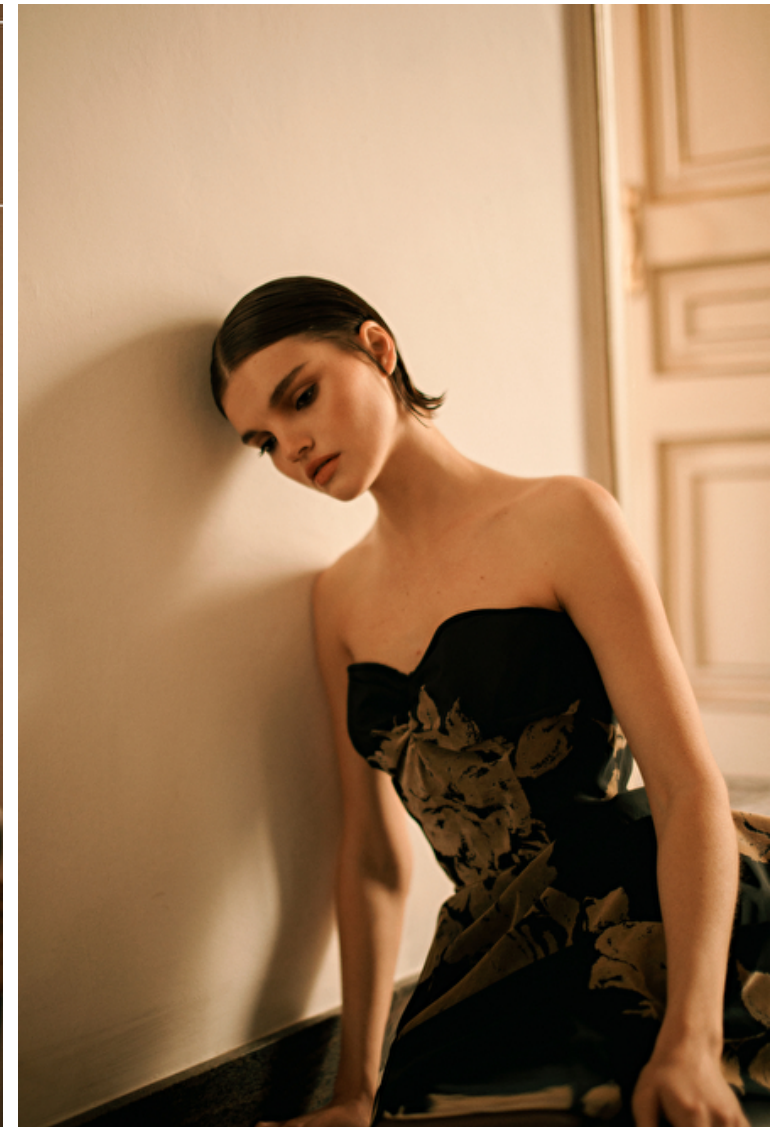

Ana Salenko

Height 175cm / 5' 9.0"

Bust 81cm / 32"

Waist 60cm / 23.5"

Hips 89cm / 35"

Shoes EU/US/UK 39 / 8 / 6

Eyes Hazel

Hair Brown