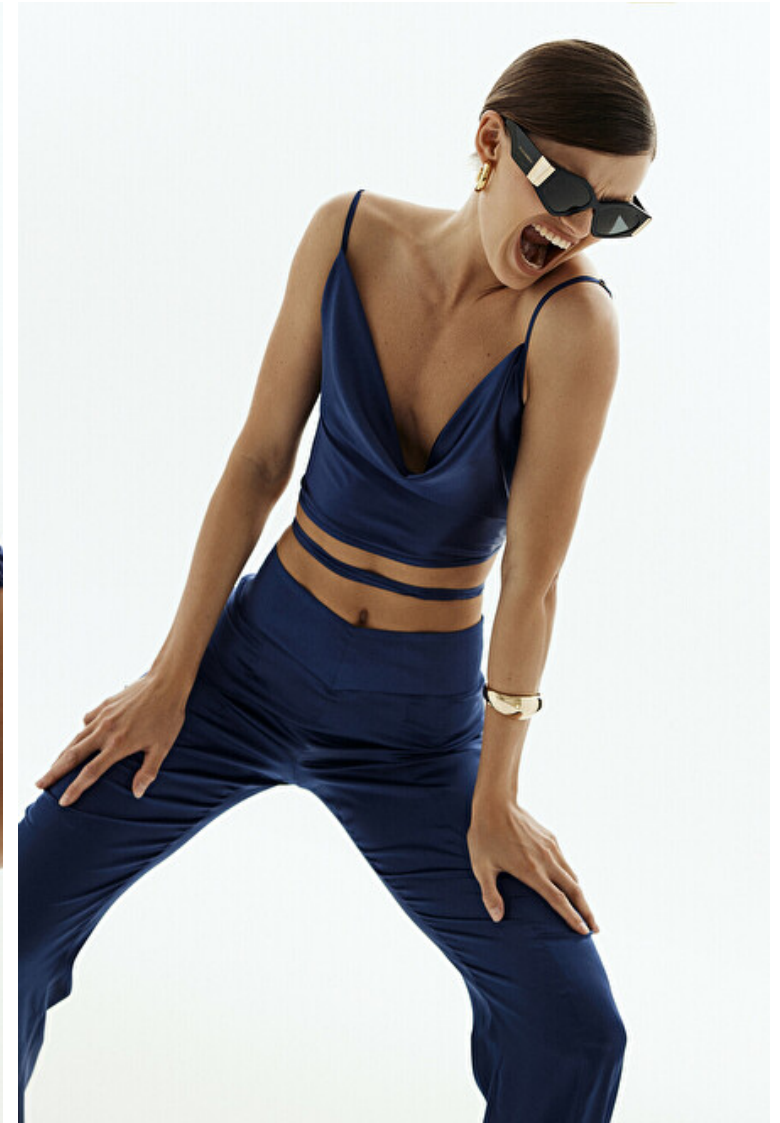

Bust 81cm / 32"

Waist 60cm / 23.5"

Hips 89cm / 35"

Shoes EU/US/UK 39 / 8 / 6

Eyes Hazel

Hair Brown

Select

MODEL MANAGEMENT