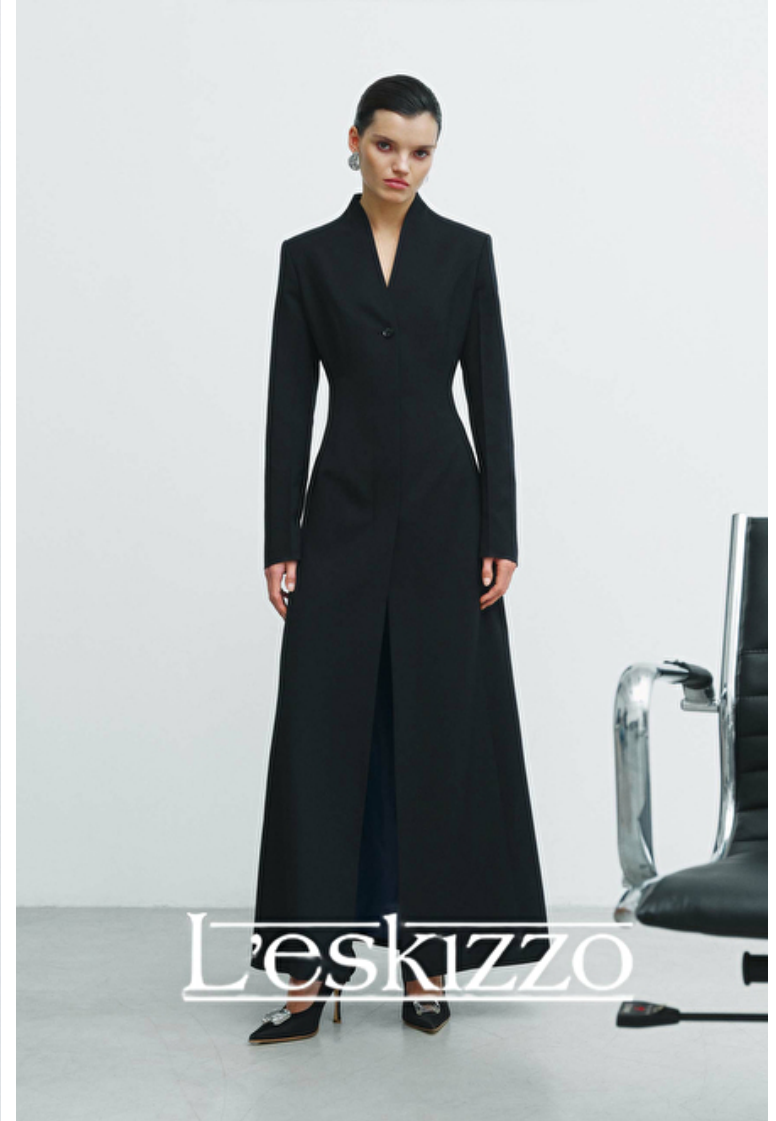

Bust 81cm / 32"

Waist 60cm / 23.5"

Hips 89cm / 35"

Shoes EU/US/UK 39 / 8 / 6

Eyes Hazel

Hair Brown

Select

MODEL MANAGEMENT