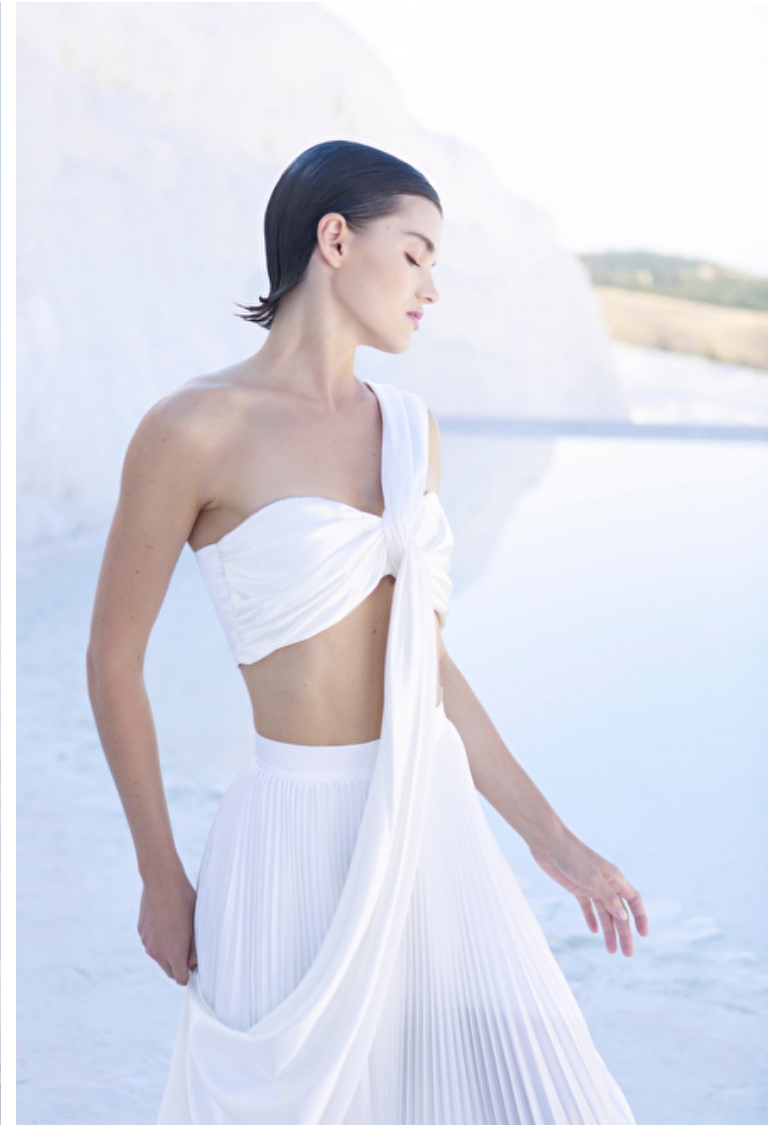

Ana Salenko

Height 175cm / 5' 9.0"

Bust 81cm / 32"

Waist 60cm / 23.5"

Hips 89cm / 35"

Shoes EU/US/UK 39 / 8 / 6

Eyes Hazel

Hair Brown