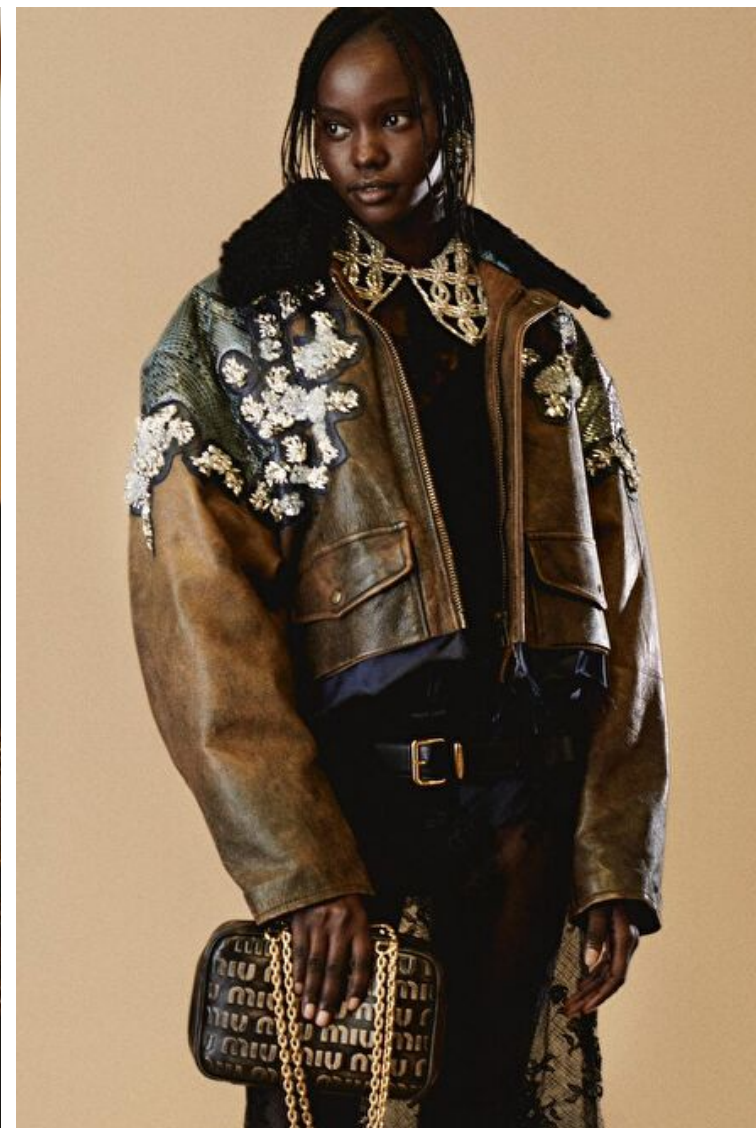

Select

MODEL MANAGEMENT

Grev Turegatan 18, Stockholm, 00000, Sweden, Sweden

Phone: 08-545 866 66 Email: info.stockholm@selectmodel.com Website: <https://www.selectmodel.com/>

ANGAIR

Height 177cm / 5' 9.5"

Bust 74cm / 29"

Waist 57cm / 22.5"

Hips 85cm / 33.5"

Shoes EU/US/UK 39 / 8 / 6

Eyes Dark brown

Hair Black