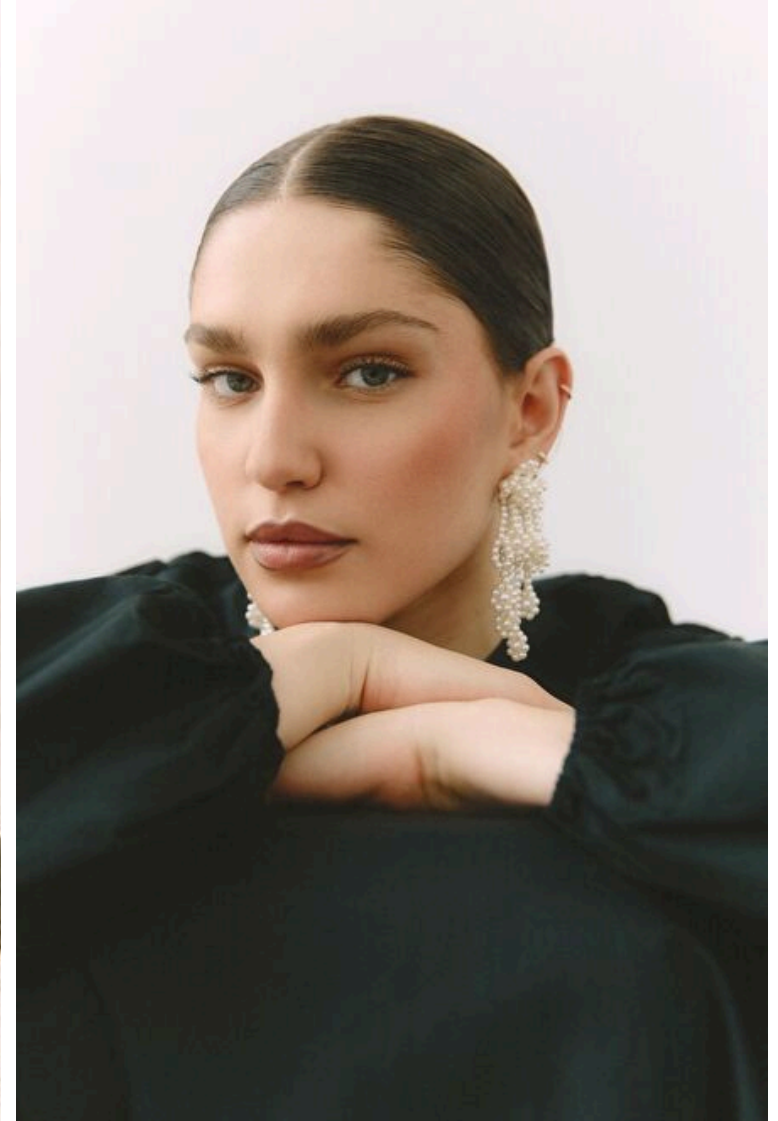

Anna Borodastova

Height 175cm / 5' 9.0"

Bust 92cm / 36"

Waist 72cm / 28.5"

Hips 103cm / 40.5"

Shoes EU/US/UK 41 / 9.5 / 8

Eyes Green grey

Hair Brown

Bust 92cm / 36"

Waist 72cm / 28.5"

Hips 103cm / 40.5"

Shoes EU/US/UK 41 / 9.5 / 8

Eyes Green grey

Hair Brown

Select

MODEL MANAGEMENT