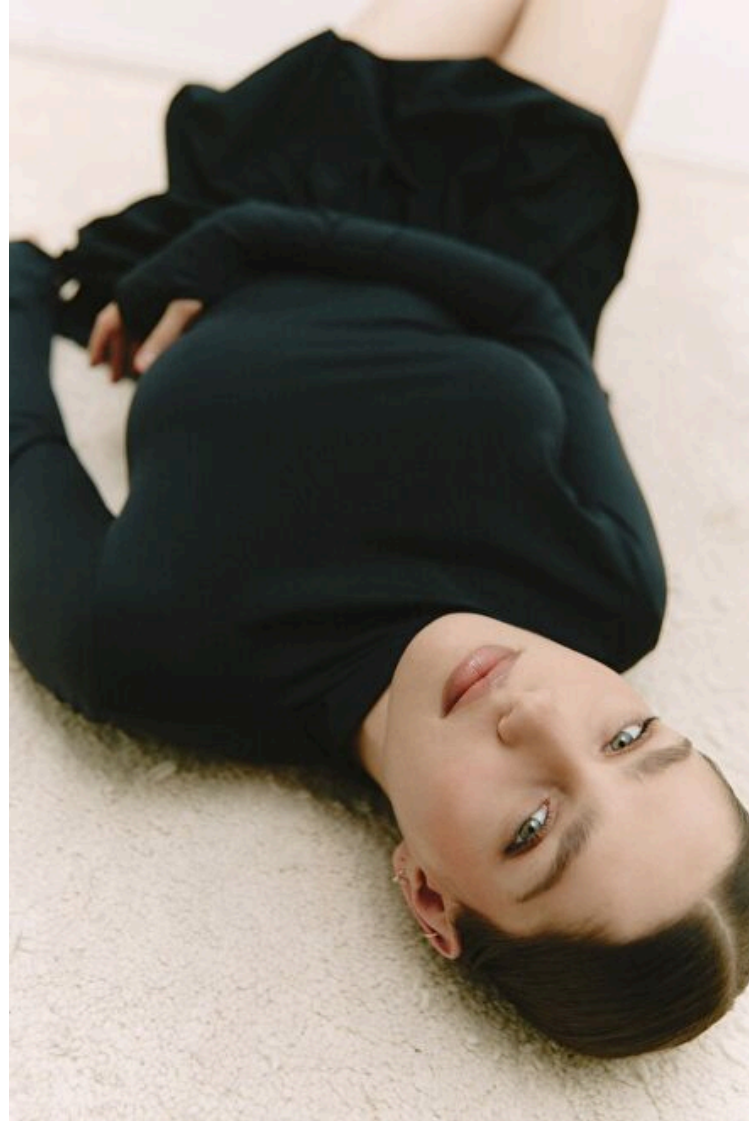

Anna Borodastova

Height 175cm / 5' 9.0"

Bust 92cm / 36"

Waist 72cm / 28.5"

Hips 103cm / 40.5"

Shoes EU/US/UK 41 / 9.5 / 8

Eyes Green grey

Hair Brown

Bust 92cm / 36"

Waist 72cm / 28.5"

Hips 103cm / 40.5"

Shoes EU/US/UK 41 / 9.5 / 8

Eyes Green grey

Hair Brown

Select

MODEL MANAGEMENT