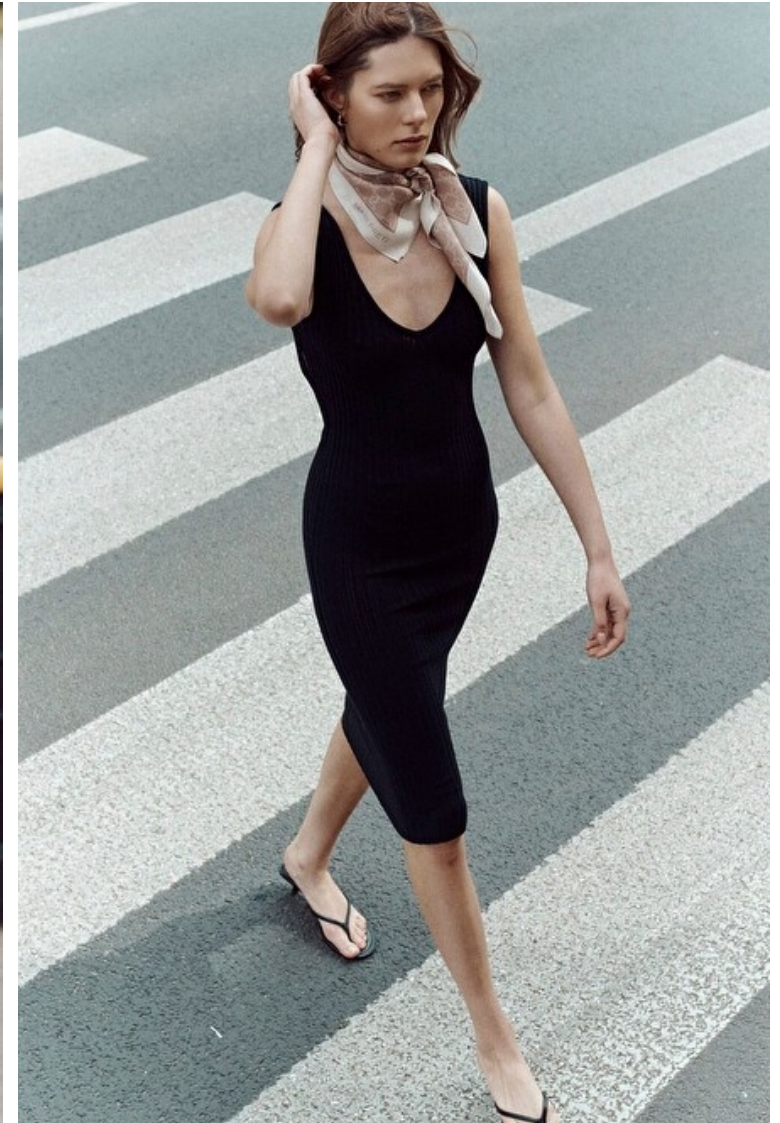

Waist 62cm / 24.5"

Hips 92cm / 36"

Shoes EU/US/UK 39 / 8 / 6

Eyes Blue green

Hair Brown

Select

MODEL MANAGEMENT

Grev Turegatan 18, Stockholm, 11446, Stockholm, Sweden