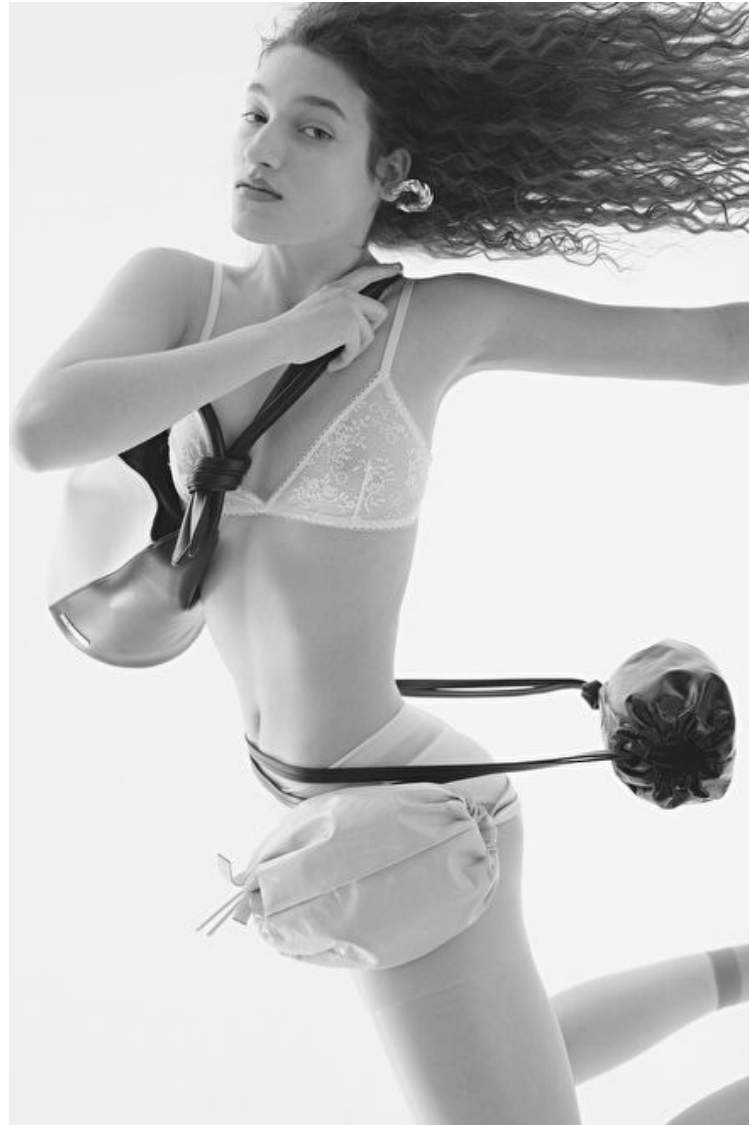

Select

MODEL MANAGEMENT

Grev Turegatan 18, Stockholm, 11446, Stockholm, Sweden

Phone: 08-545 866 66 Email: info.stockholm@selectmodel.com Website: <https://www.selectmodel.com/>

Anna Zimmer

Height 180cm / 5' 11.0"

Bust 79cm / 31"

Waist 61cm / 24"

Hips 89cm / 35"

Shoes EU/US/UK 40 / 9 / 7

Eyes Light brown

Hair Brown