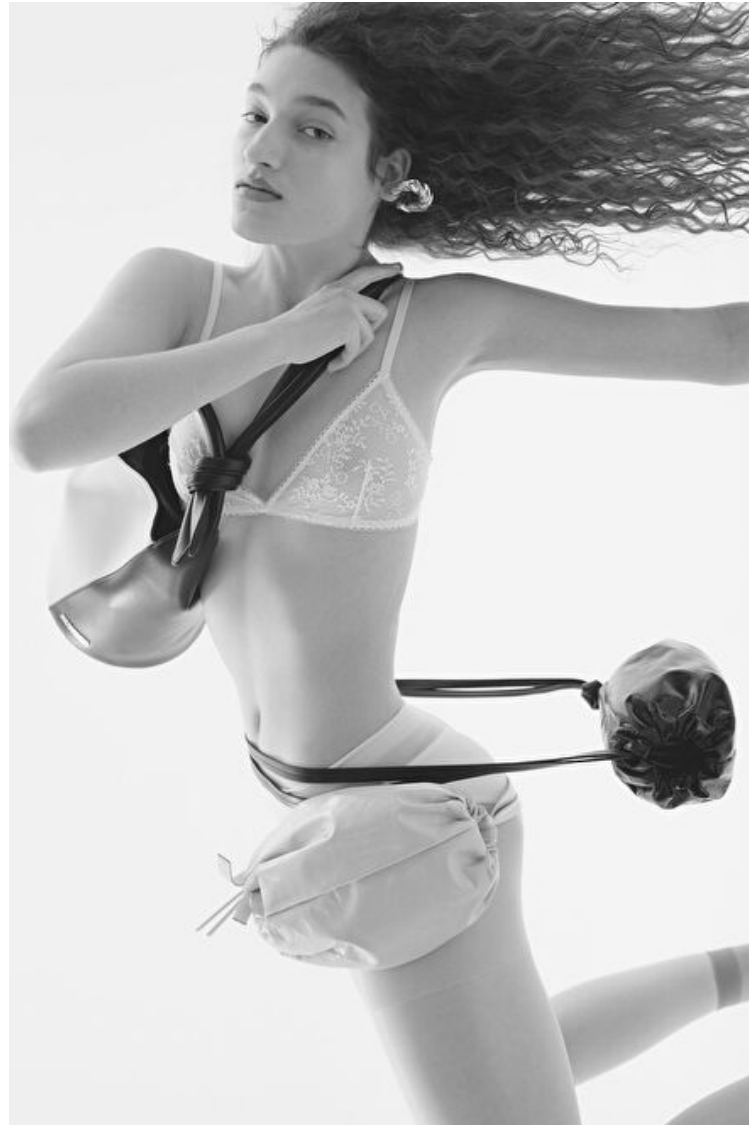

Select

MODEL MANAGEMENT

Grev Turegatan 18, Stockholm, 00000, Sweden, Sweden

Phone: 08-545 866 66 Email: info.stockholm@selectmodel.com Website: <https://www.selectmodel.com/>

Anna Czimmer

Height 180cm / 5' 11.0"

Bust 79cm / 31"

Waist 61cm / 24"

Hips 89cm / 35"

Shoes EU/US/UK 40 / 9 / 7

Eyes Light brown

Hair Brown