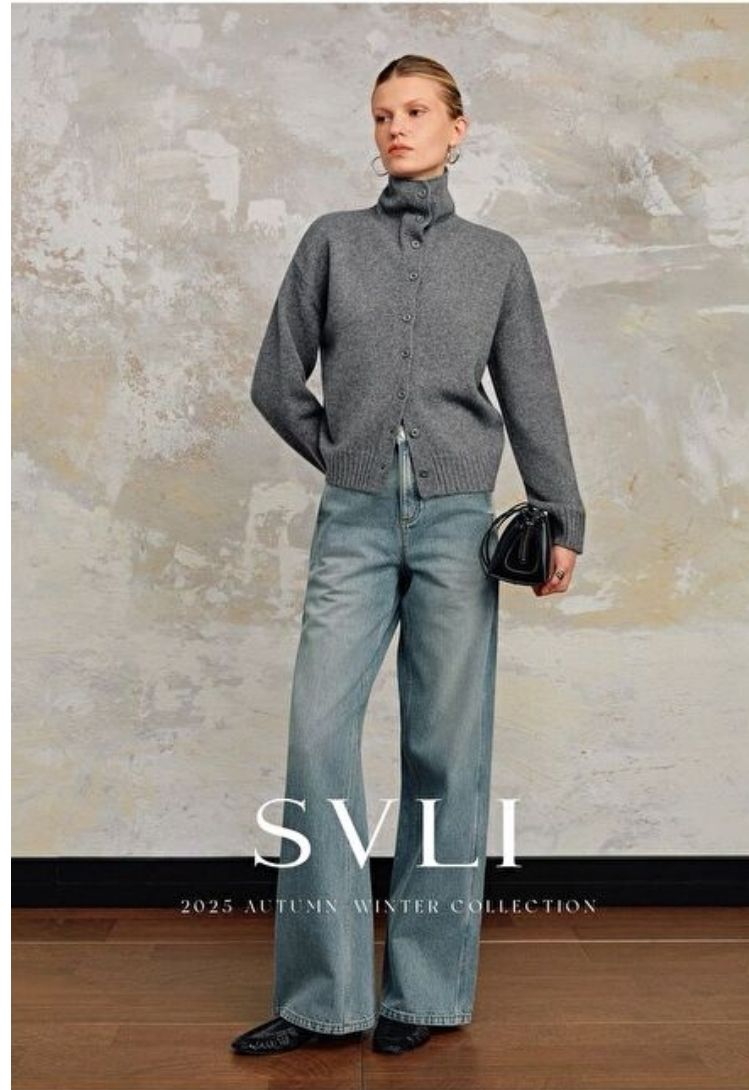

Select

MODEL MANAGEMENT

Grev Turegatan 18, Stockholm, 11446, Stockholm, Sweden

Phone: 08-545 866 66 Email: info.stockholm@selectmodel.com Website: <https://www.selectmodel.com/>

Anna Soli

Height 178cm / 5' 10.0"

Bust 80cm / 31.5"

Waist 60cm / 23.5"

Hips 90cm / 35.5"

Shoes EU/US/UK 40.5 / 9.5 / 7

Eyes Brown

Hair Blond