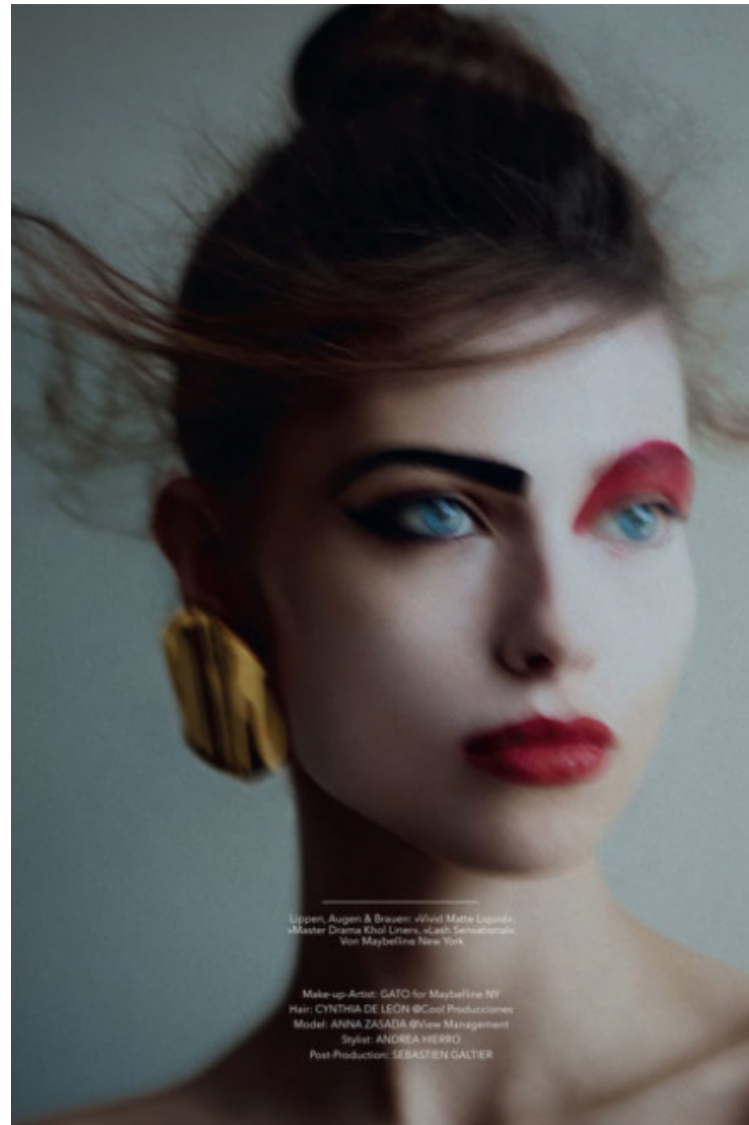

Select

MODEL MANAGEMENT

Grev Turegatan 18, Stockholm, 00000, Sweden, Sweden

Phone: 08-545 866 66 Email: info.stockholm@selectmodel.com Website: <https://www.selectmodel.com/>

Anna Zasada

Height 179cm / 5' 10.5"

Size EU/US 34 / 4

Bust 81cm / 32"

Waist 59cm / 23"

Hips 90cm / 35.5"

Shoes EU/US/UK 41 / 9.5 / 8

Eyes Blue

Hair Brown

Location Europe