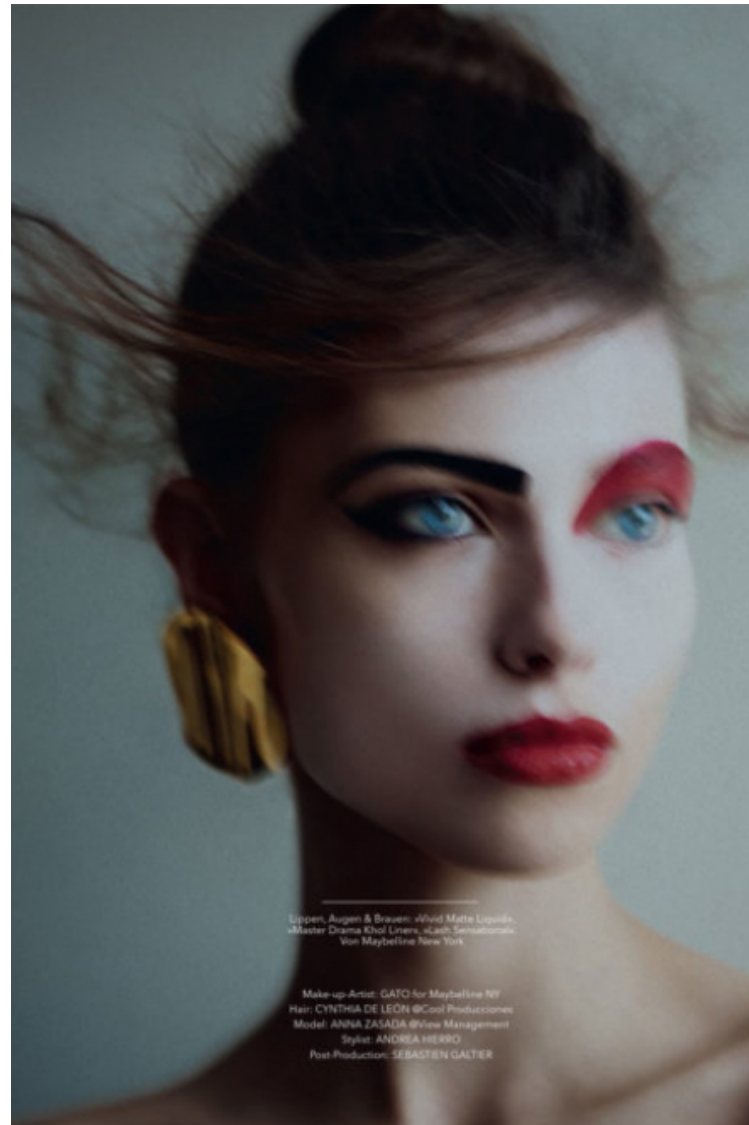

Select

MODEL MANAGEMENT

Grev Turegatan 18, Stockholm, 00000, Sweden, Sweden

Phone: 08-545 866 66 Email: info.stockholm@selectmodel.com Website: <https://www.selectmodel.com/>

Anna Zasada

Height 179cm / 5' 10.5"

Size EU/US 34 / 4

Bust 81cm / 32"

Waist 59cm / 23"

Hips 90cm / 35.5"

Shoes EU/US/UK 41 / 9.5 / 8

Eyes Blue

Hair Brown

Location Europe

L'OFFICIEL