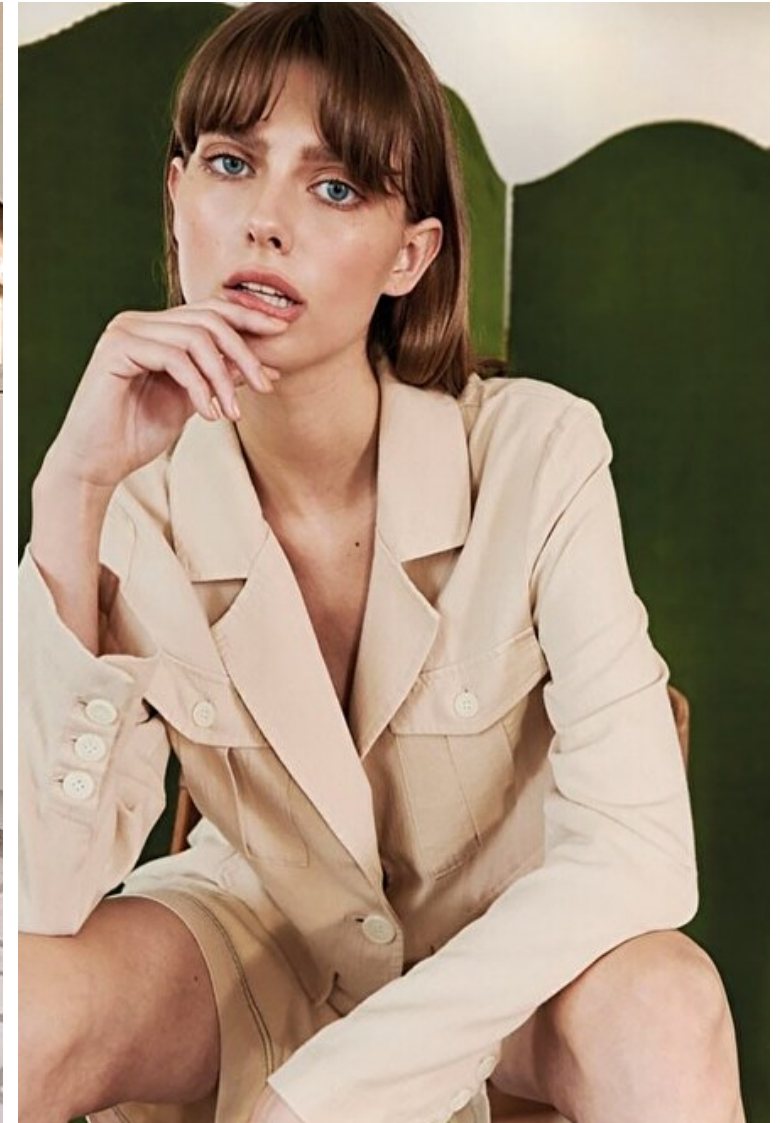

Select

MODEL MANAGEMENT

Grev Turegatan 18, Stockholm, 00000, Sweden, Sweden

Phone: 08-545 866 66 Email: info.stockholm@selectmodel.com Website: <https://www.selectmodel.com/>

Anna Zasada

Height 179cm / 5' 10.5"

Size EU/US 34 / 4

Bust 81cm / 32"

Waist 59cm / 23"

Hips 90cm / 35.5"

Shoes EU/US/UK 41 / 9.5 / 8

Eyes Blue

Hair Brown

Location Europe