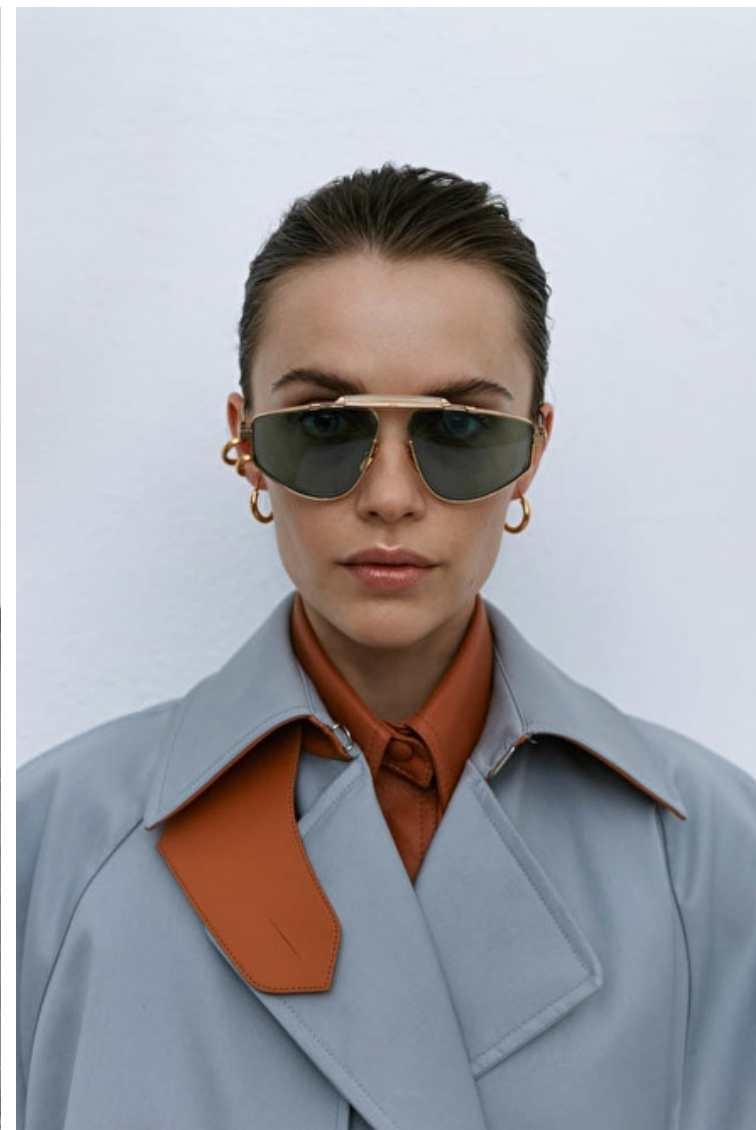

Anna Zaton

Height 175cm / 5' 9.0"

Size EU/US 36 / 6

Bust 79cm / 31"

Waist 61cm / 24"

Hips 90cm / 35.5"

Shoes EU/US/UK 38 / 7.5 / 5

Eyes Green

Hair Brown

Location Europe