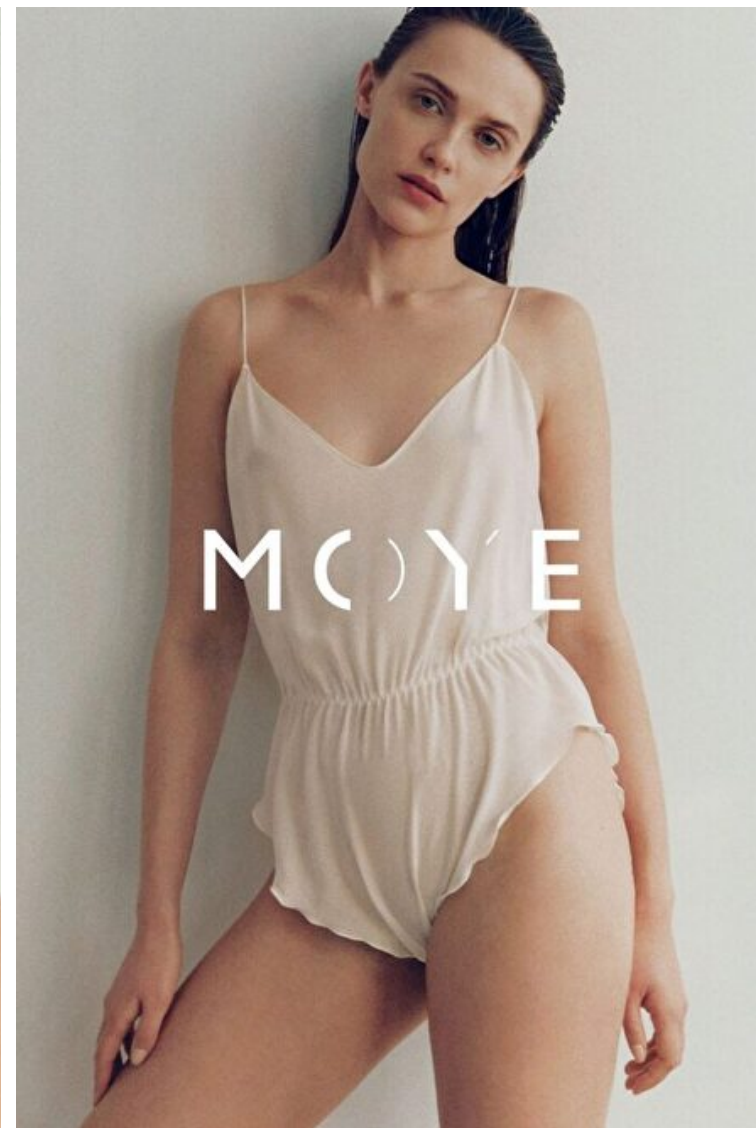

Select

MODEL MANAGEMENT

Grev Turegatan 18, Stockholm, 00000, Sweden, Sweden

Phone: 08-545 866 66 Email: info.stockholm@selectmodel.com Website: <https://www.selectmodel.com/>

Anna Zaton

Height 175cm / 5' 9.0"

Size EU/US 36 / 6

Bust 79cm / 31"

Waist 61cm / 24"

Hips 90cm / 35.5"

Shoes EU/US/UK 38 / 7.5 / 5

Eyes Green

Hair Brown

Location Europe