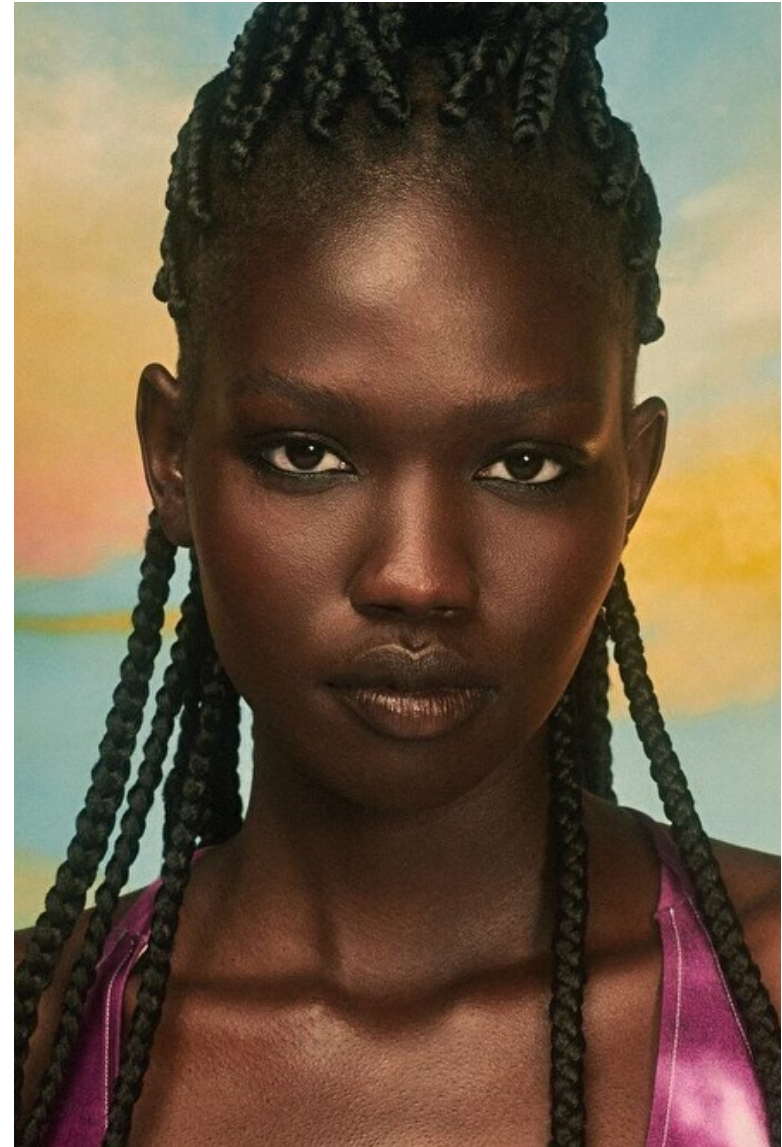

## Anok

Height 175cm / 5' 9.0"

Bust 82cm / 32.5"

Waist 59cm / 23"

Hips 86cm / 34"

Shoes EU/US/UK 40.5 / 9.5 / 7

Eyes Black

Hair Black