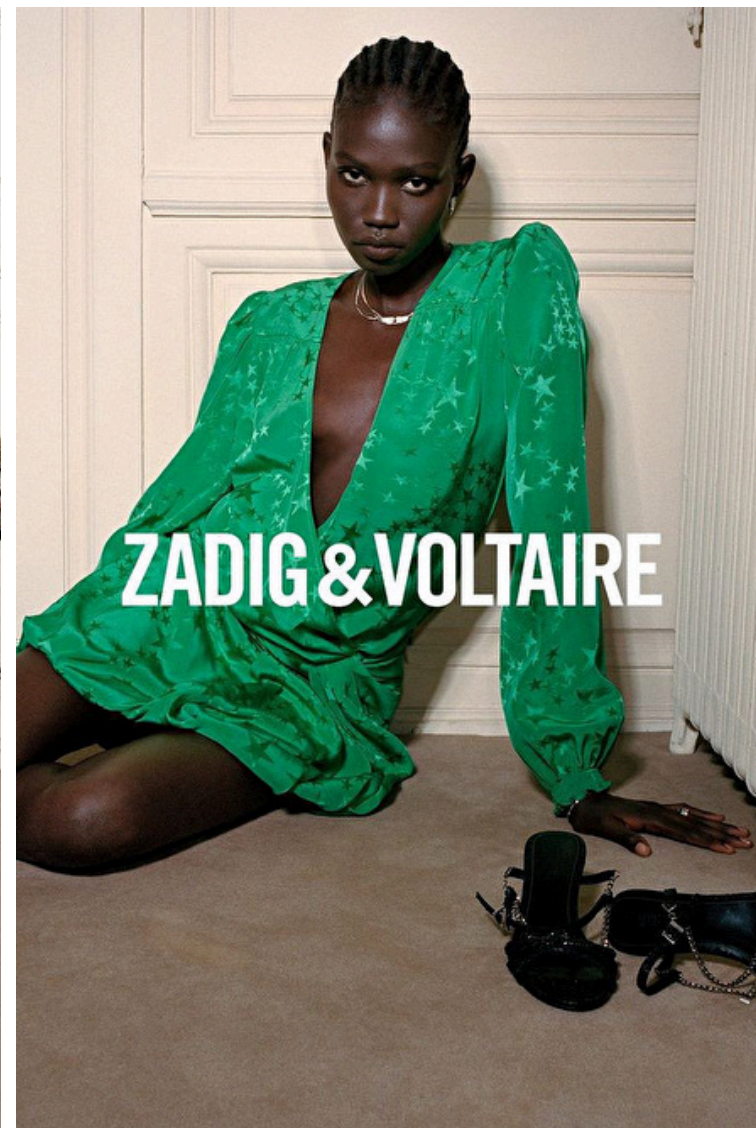

## Anok

Height 175cm / 5' 9.0"

Bust 82cm / 32.5"

Waist 59cm / 23"

Hips 86cm / 34"

Shoes EU/US/UK 40.5 / 9.5 / 7

Eyes Black

Hair Black