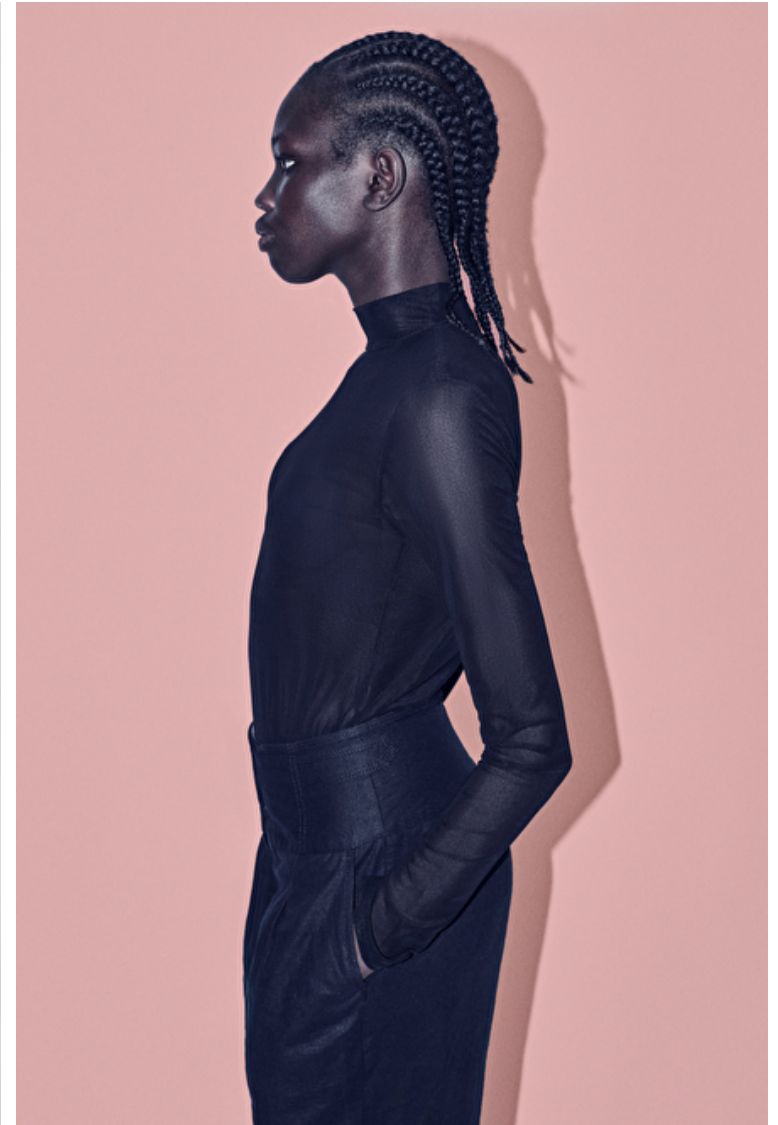

## Anok

Height 175cm / 5' 9.0"

Bust 82cm / 32.5"

Waist 59cm / 23"

Hips 86cm / 34"

Shoes EU/US/UK 40.5 / 9.5 / 7

Eyes Black

Hair Black