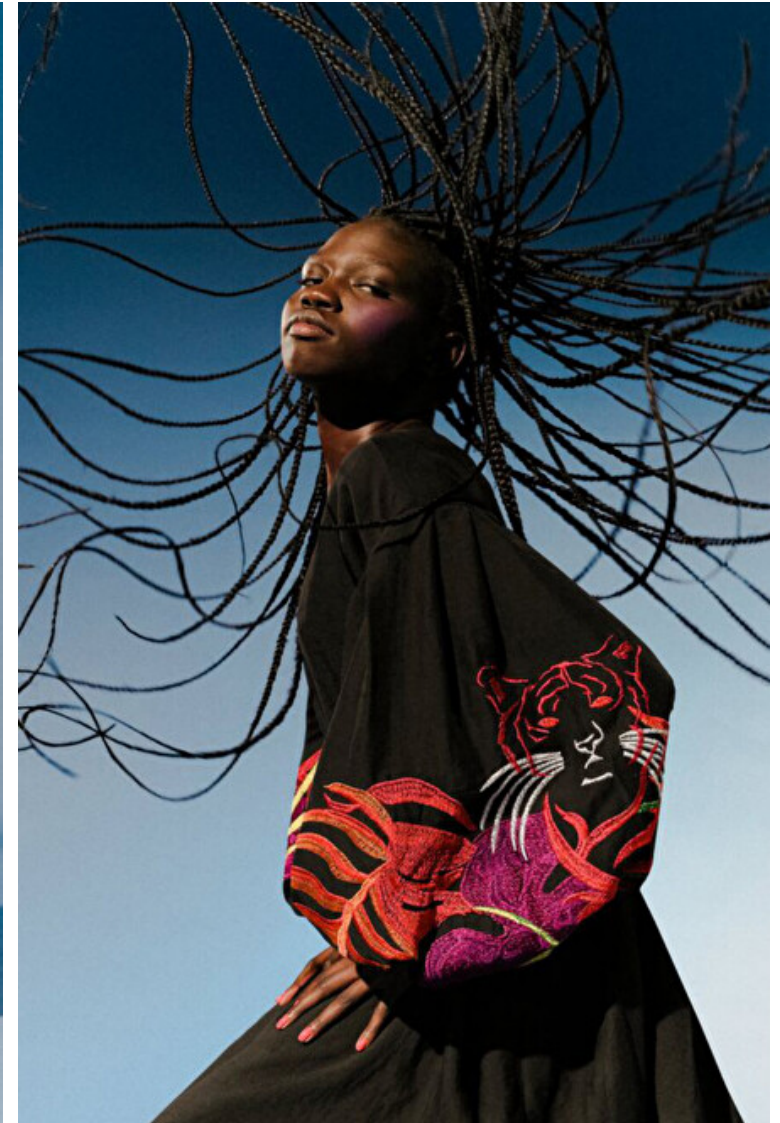

## Anok

Height 175cm / 5' 9.0"

Bust 82cm / 32.5"

Waist 59cm / 23"

Hips 86cm / 34"

Shoes EU/US/UK 40.5 / 9.5 / 7

Eyes Black

Hair Black