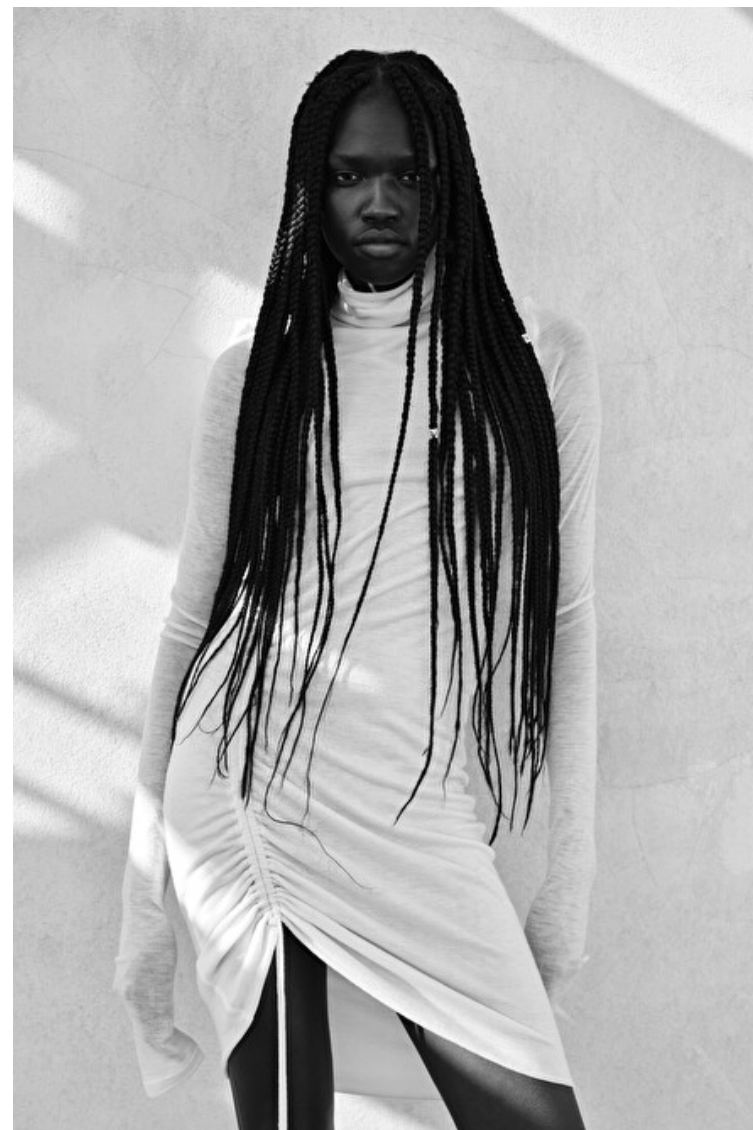

## Anok

Height 175cm / 5' 9.0"

Bust 82cm / 32.5"

Waist 59cm / 23"

Hips 86cm / 34"

Shoes EU/US/UK 40.5 / 9.5 / 7

Eyes Black

Hair Black