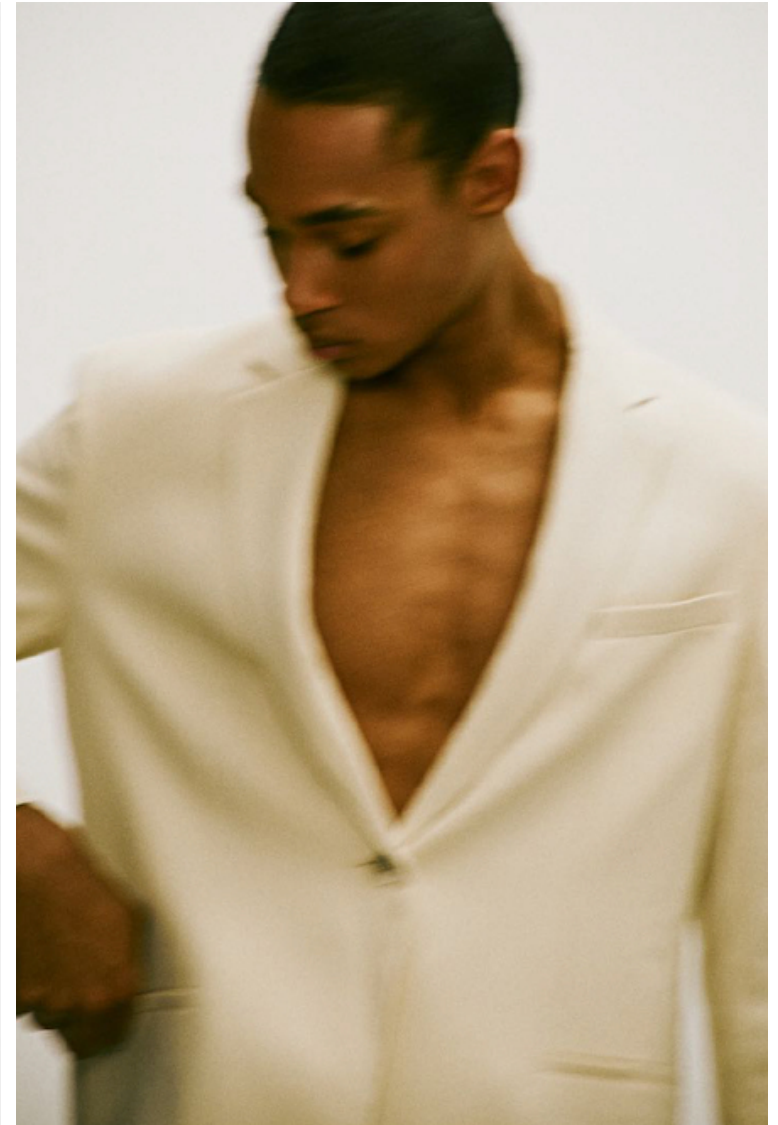

Chest 90cm / 35.5"

Waist 71cm / 28"

Hips 89cm / 35"

Shoes EU/US/UK 43.5 / 10.5 / 9

Eyes Brown

Hair Brown

Suit size 48cm / 38"

Select