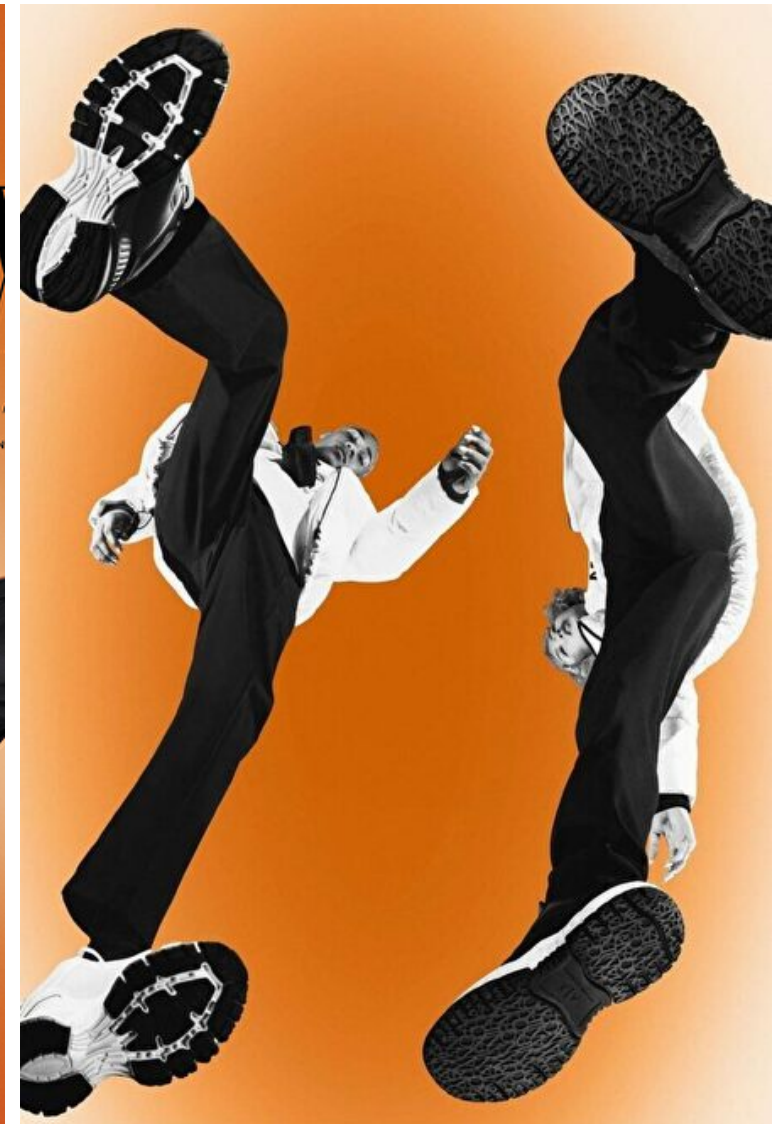

Waist 71cm / 28"

Hips 89cm / 35"

Shoes EU/US/UK 43.5 / 10.5 / 9

Eyes Brown

Hair Brown

Suit size 48cm / 38"

Select

MODEL MANAGEMENT