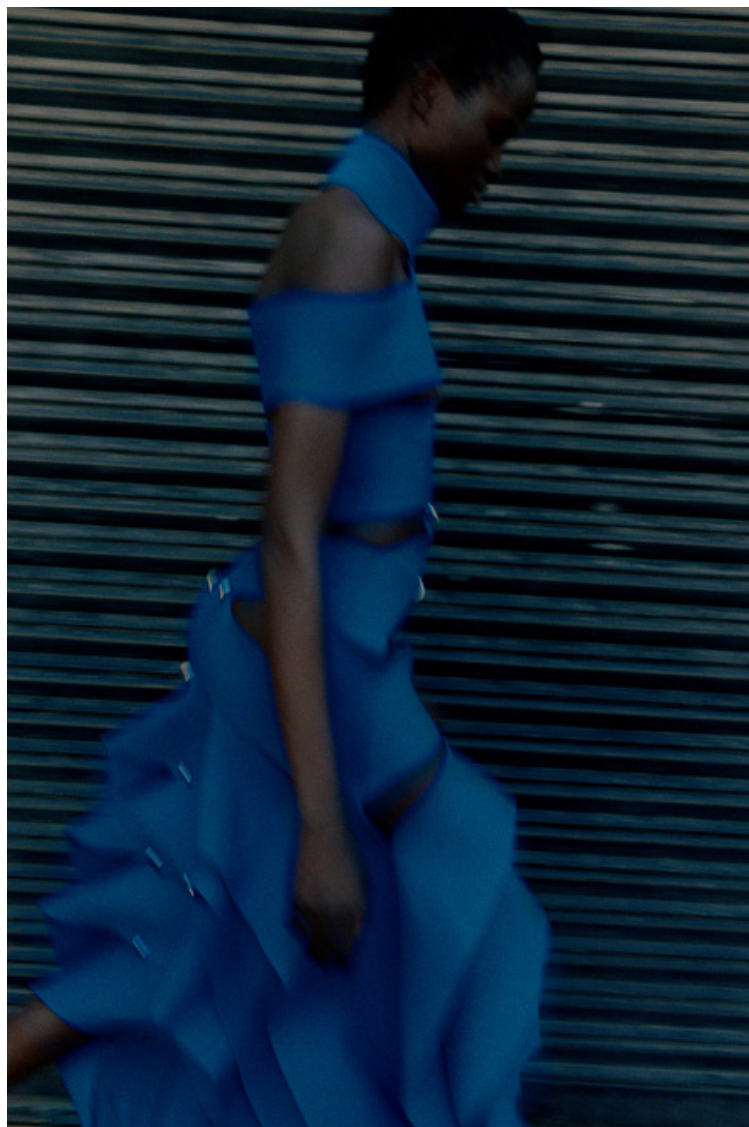

Select

MODEL MANAGEMENT

Grev Turegatan 18, Stockholm, 00000, Sweden, Sweden

Phone: 08-545 866 66 Email: info.stockholm@selectmodel.com Website: <https://www.selectmodel.com/>

ANYIEL

Height 180cm / 5' 11.0"

Bust 75cm / 29.5"

Waist 59cm / 23"

Hips 89cm / 35"

Shoes EU/US/UK 41 / 9.5 / 8

Eyes Black

Hair Black