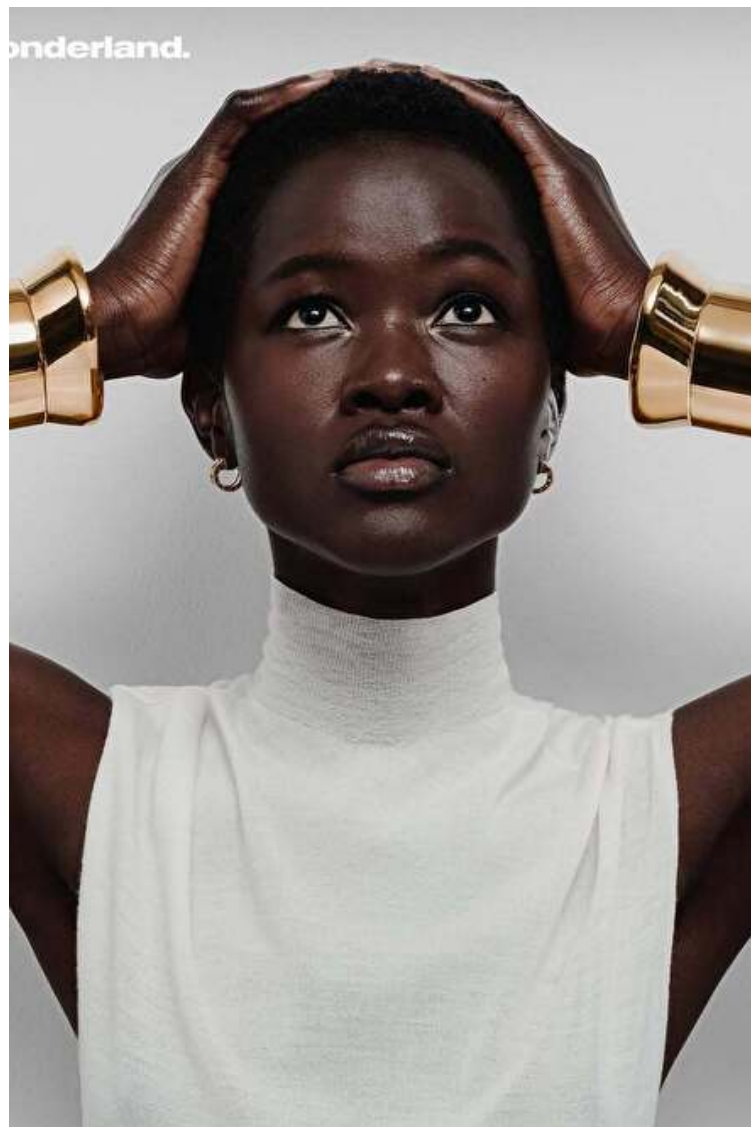

Select

MODEL MANAGEMENT

Grev Turegatan 18, Stockholm, 00000, Sweden, Sweden

Phone: 08-545 866 66 Email: info.stockholm@selectmodel.com Website: <https://www.selectmodel.com/>

ANYIEL

Height 180cm / 5' 11.0"

Bust 75cm / 29.5"

Waist 59cm / 23"

Hips 89cm / 35"

Shoes EU/US/UK 41 / 9.5 / 8

Eyes Black

Hair Black