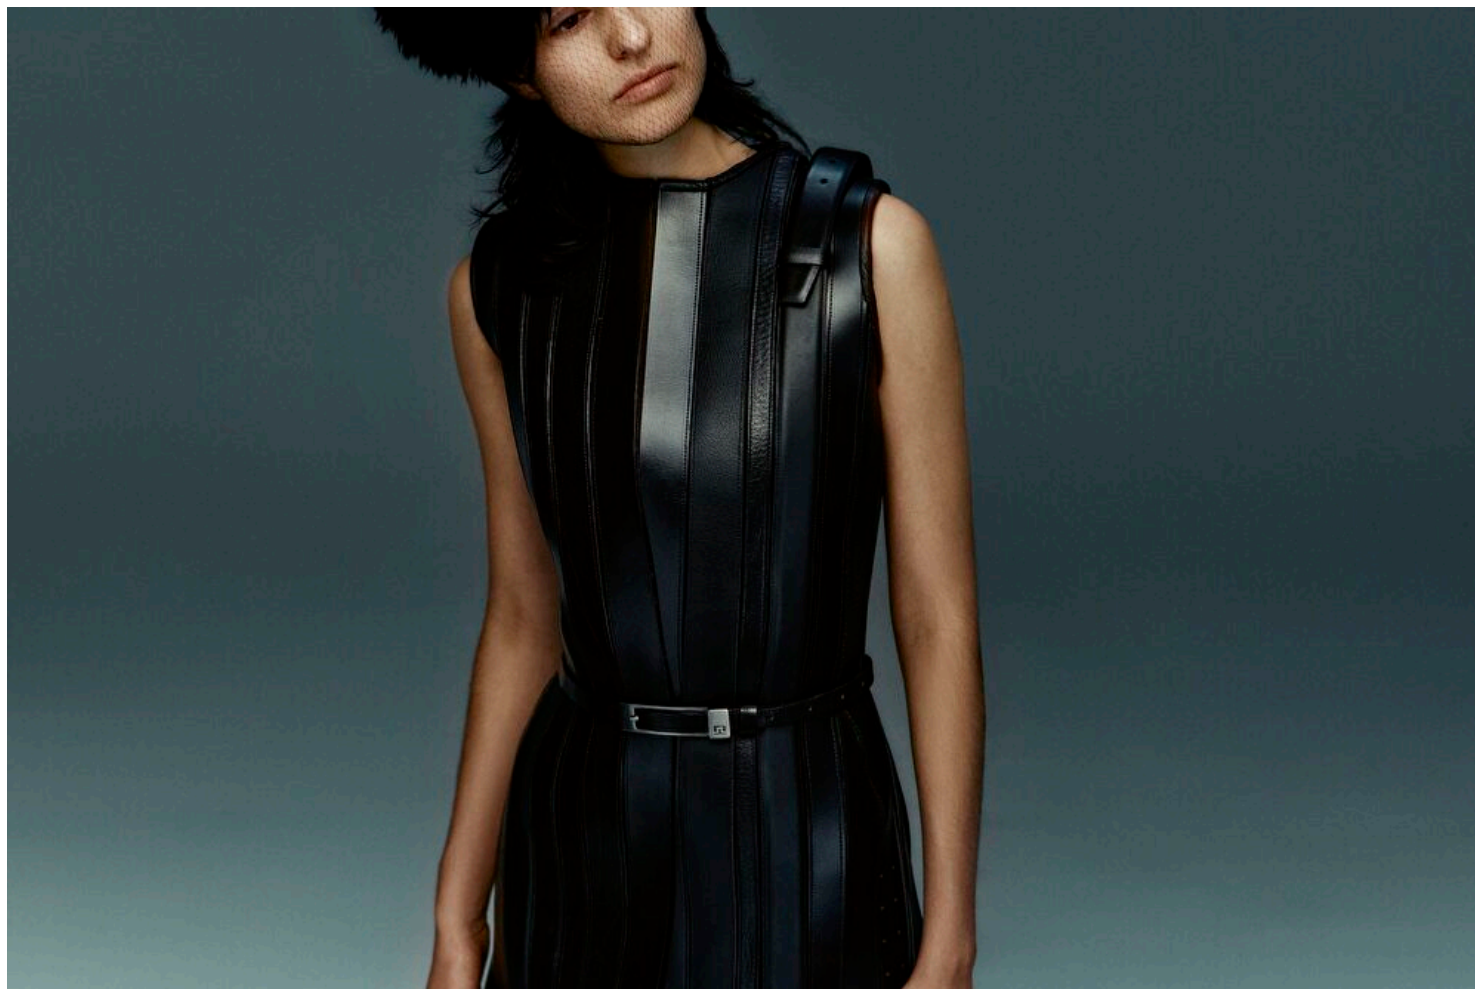

Aoife Rosso

Height 177cm / 5' 9.5"

Bust 80cm / 31.5"

Waist 60cm / 23.5"

Hips 90cm / 35.5"

Shoes EU/US/UK 38.5 / 7.5 / 5

Eyes Brown

Hair Black