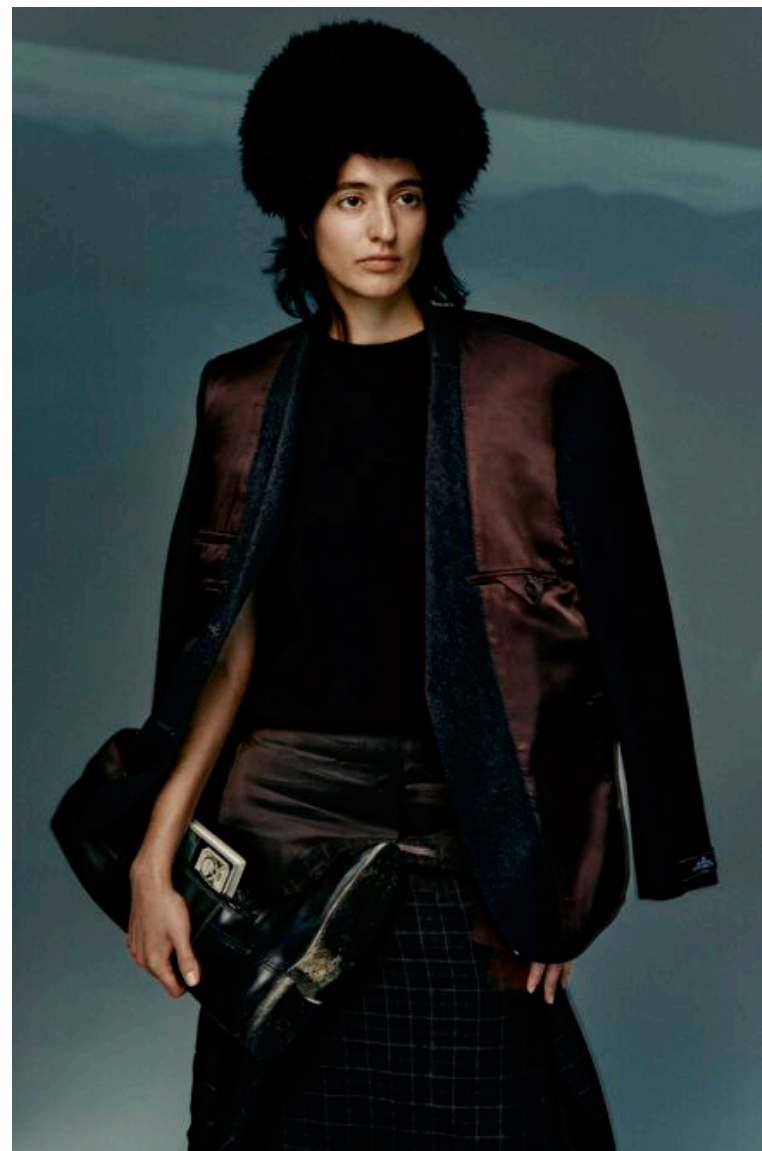

Aoife Rosso

Height 177cm / 5' 9.5"

Bust 80cm / 31.5"

Waist 60cm / 23.5"

Hips 90cm / 35.5"

Shoes EU/US/UK 38.5 / 7.5 / 5

Eyes Brown

Hair Black