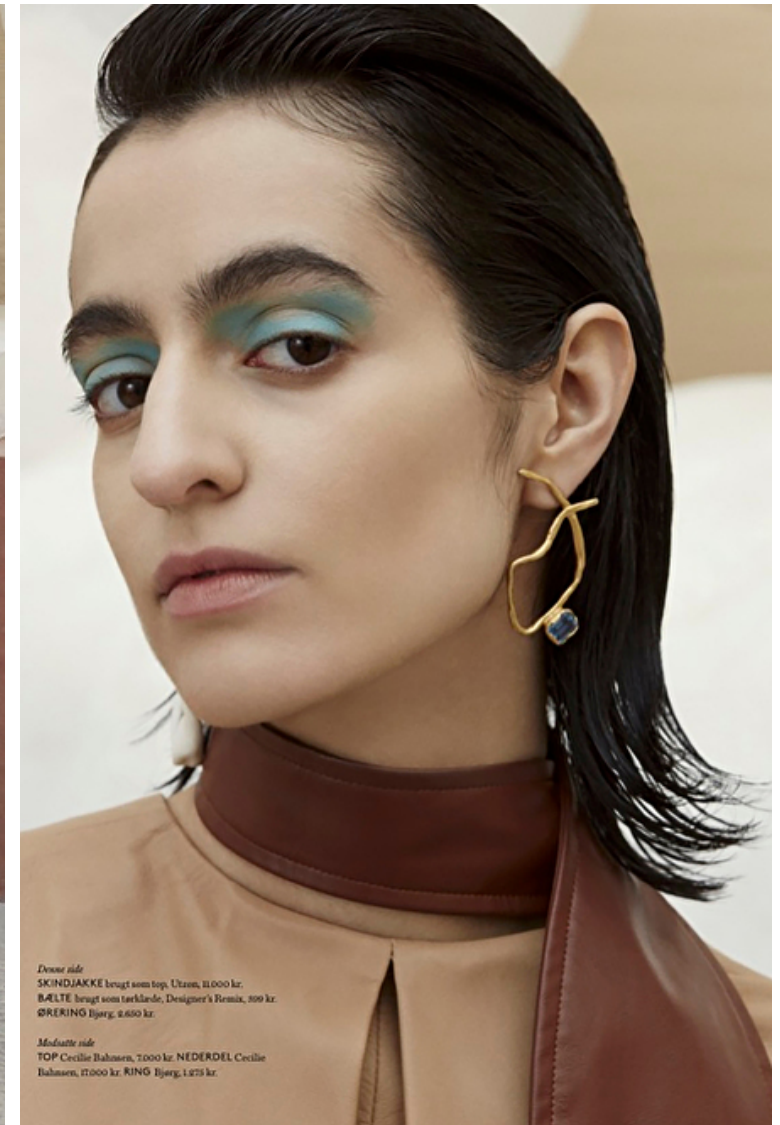

## Aoife Rosso

Height 177cm / 5' 9.5"

Bust 80cm / 31.5"

Waist 60cm / 23.5"

Hips 90cm / 35.5"

Shoes EU/US/UK 38.5 / 7.5 / 5

Eyes Brown

Hair Black