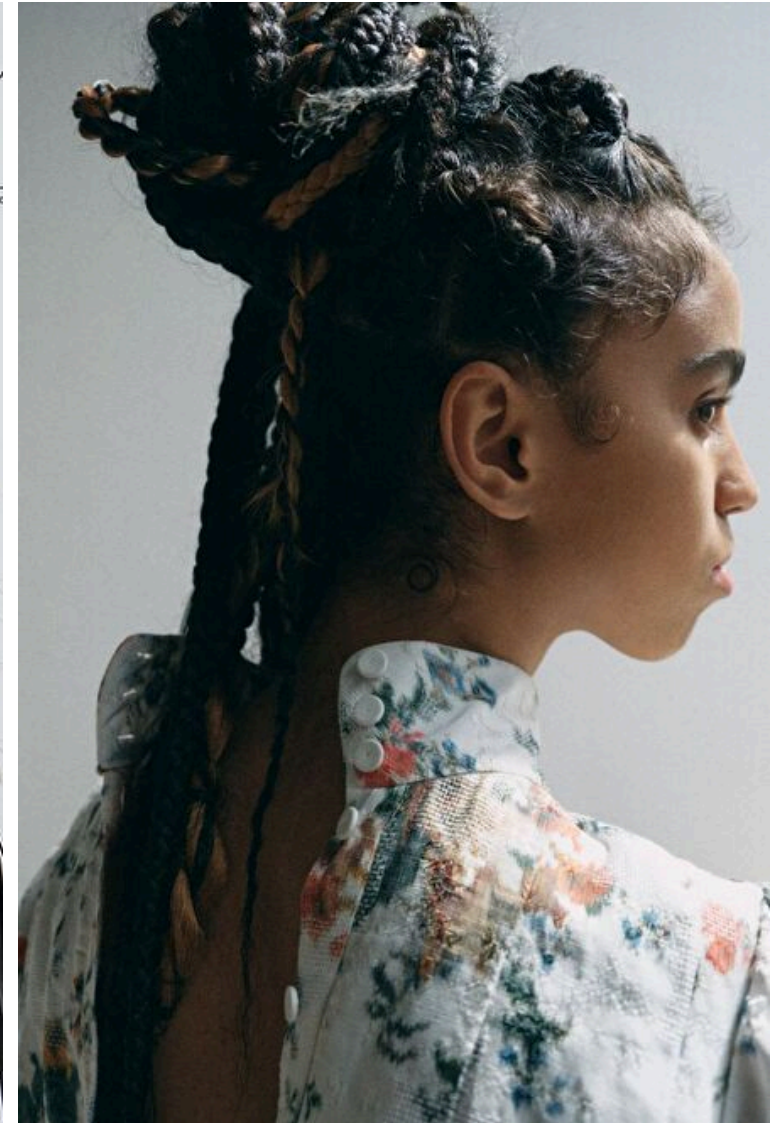

Bust 76cm / 30"

Waist 60cm / 23.5"

Hips 88cm / 34.5"

Shoes EU/US/UK 38 / 7.5 / 5

Eyes Brown

Hair Dark brown

Select

MODEL MANAGEMENT