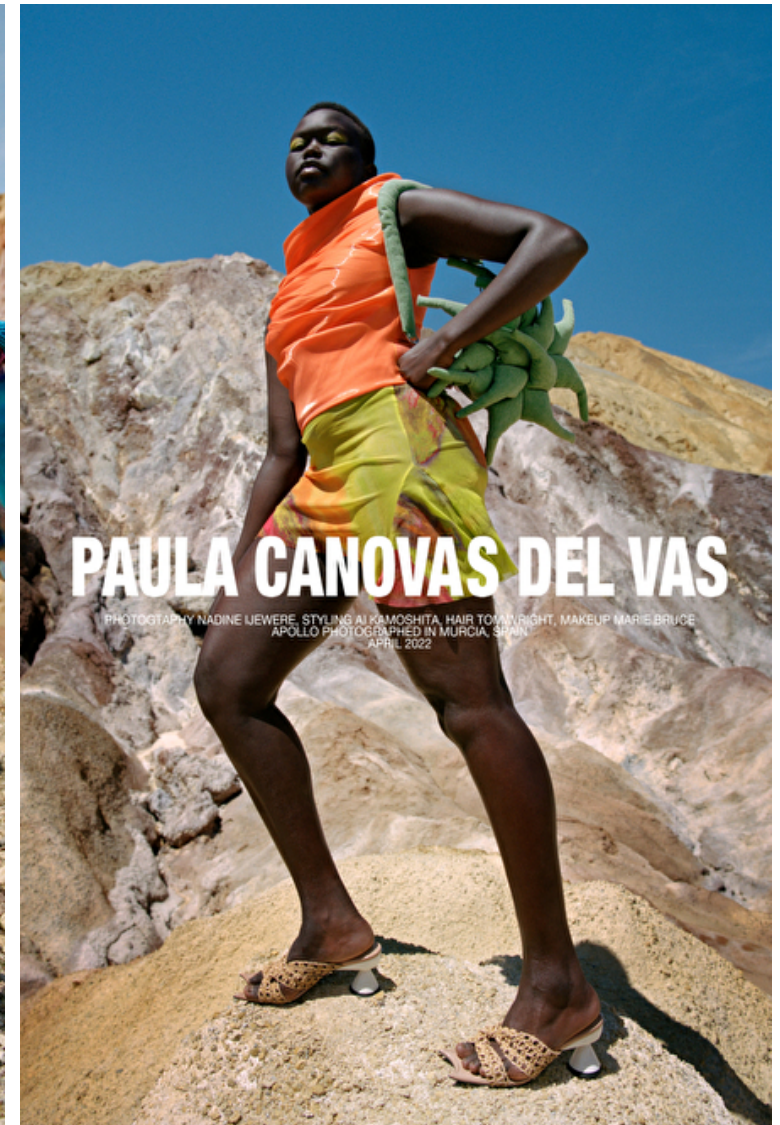

Waist 68cm / 27"

Hips 102cm / 40"

Shoes EU/US/UK 40 / 9 / 7

Eyes Black

Hair Black

Location BRA : 90D

Select

MODEL MANAGEMENT