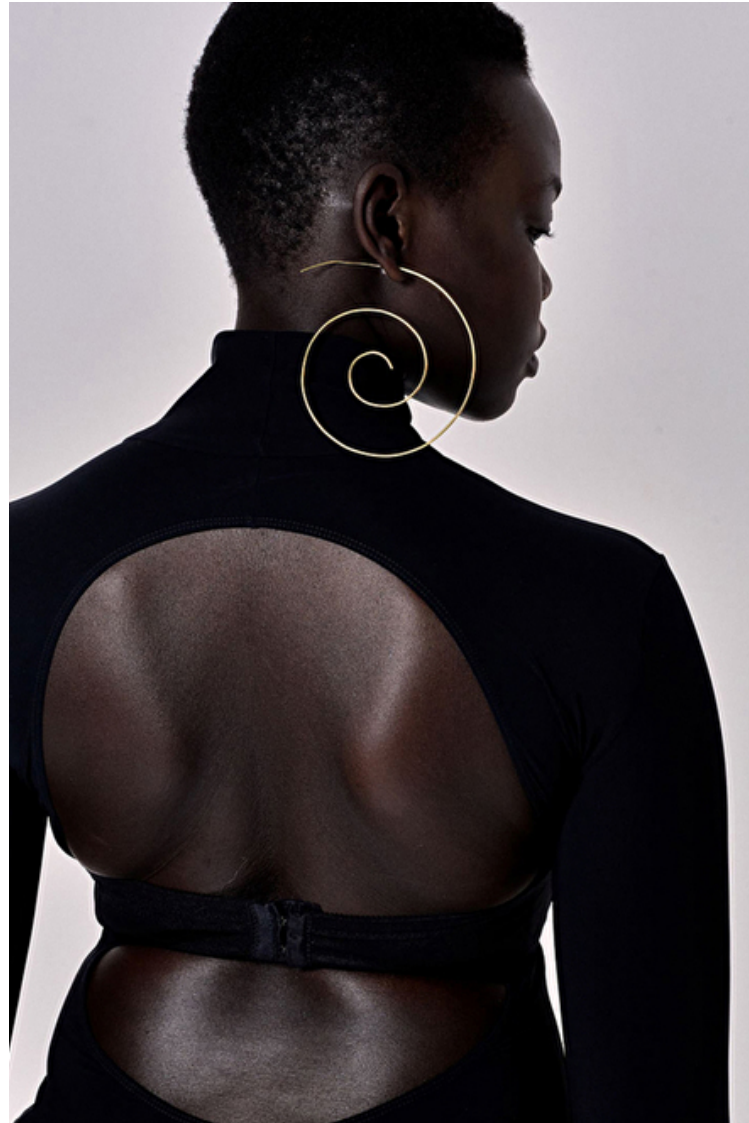

Select

MODEL MANAGEMENT

Grev Turegatan 18, Stockholm, 00000, Sweden, Sweden

Phone: 08-545 866 66 Email: info.stockholm@selectmodel.com Website: <https://www.selectmodel.com/>

Apollo

Height 176cm / 5' 9.5"

Bust 83cm / 32.5"

Waist 68cm / 27"

Hips 102cm / 40"

Shoes EU/US/UK 40 / 9 / 7

Eyes Black

Hair Black

Location BRA : 90D