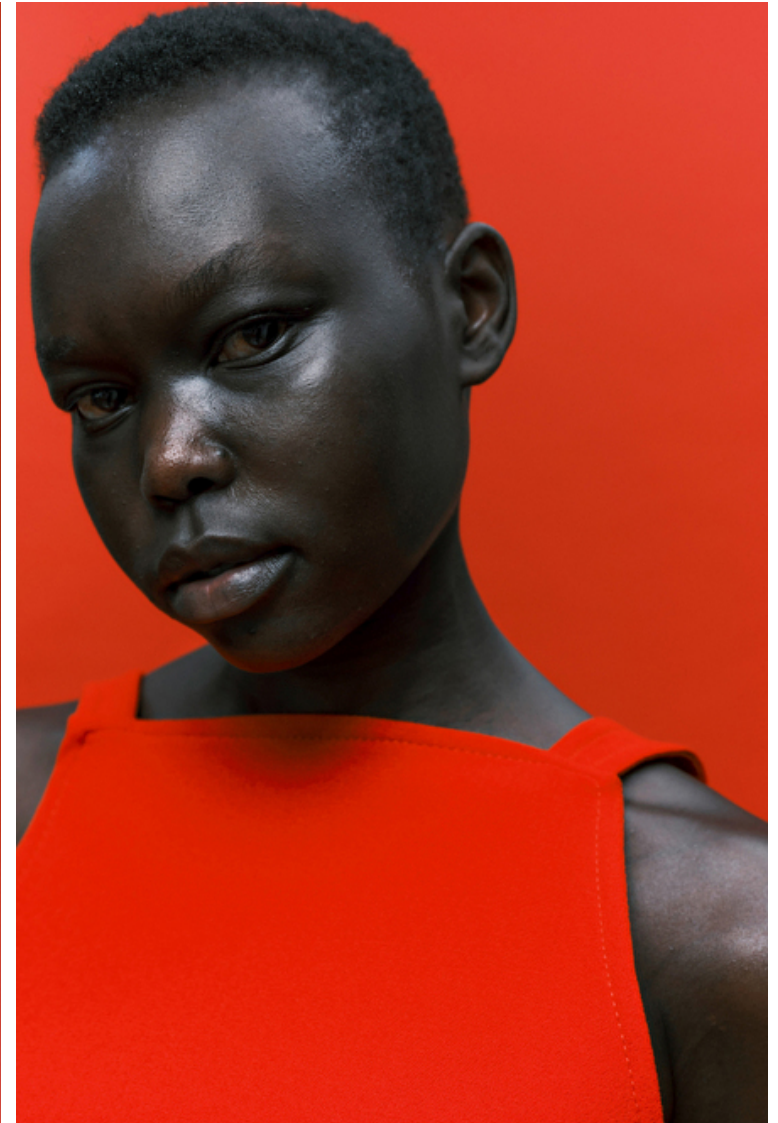

Bust 83cm / 32.5"

Waist 68cm / 27"

Hips 102cm / 40"

Shoes EU/US/UK 40 / 9 / 7

Eyes Black

Hair Black

Location BRA : 90D

Select

Waist 68cm / 27"

Hips 102cm / 40"

Shoes EU/US/UK 40 / 9 / 7

Eyes Black

Hair Black

Location BRA : 90D

Apollo

Height 176cm / 5' 9.5"