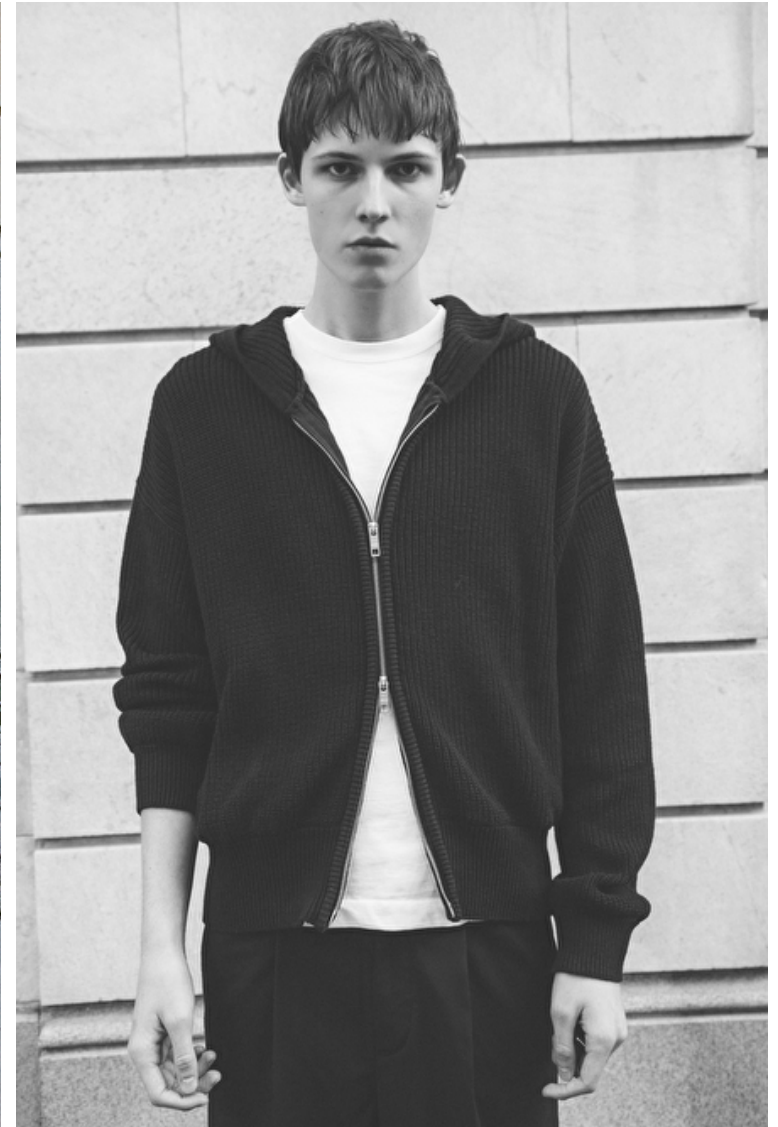

Select

MODEL MANAGEMENT

Grev Turegatan 18, Stockholm, 00000, Sweden, Sweden

Phone: 08-545 866 66 Email: info.stockholm@selectmodel.com Website: <https://www.selectmodel.com/>

Arvid L

Height 192cm / 6' 3.5"

Chest 92cm / 36"

Waist 77cm / 30.5"

Hips 94cm / 37"

Shoes EU/US/UK 45 / 12 / 10.5

Eyes Green brown

Hair Brown