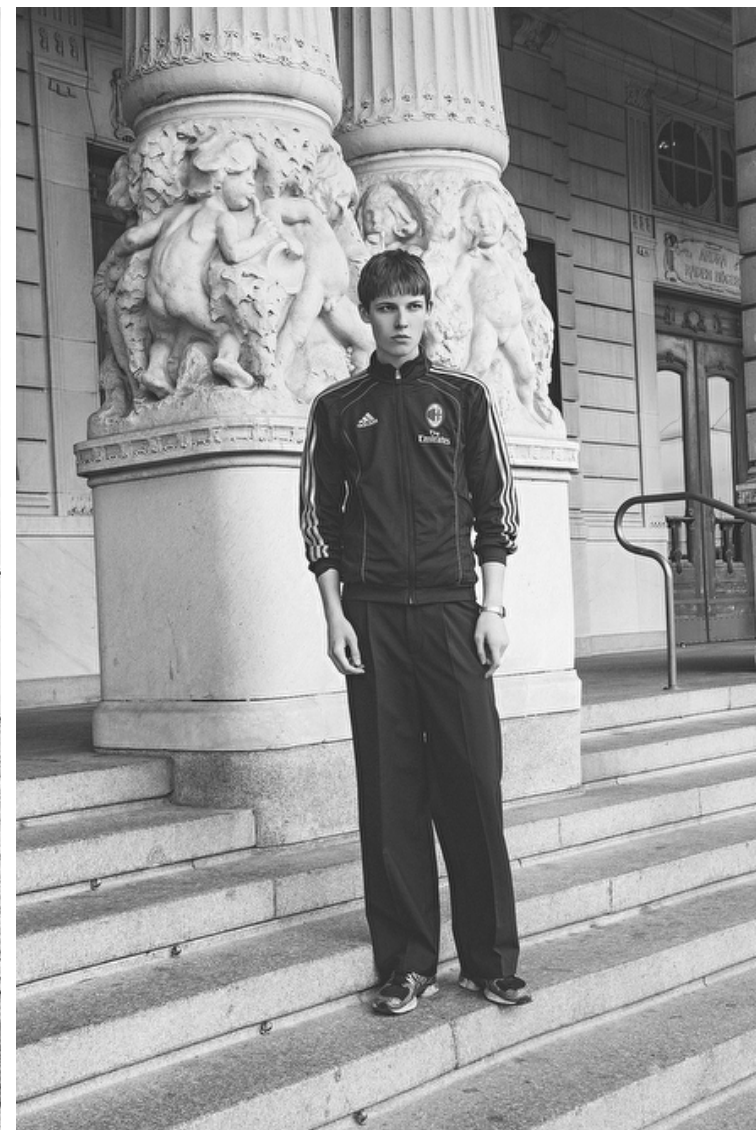

Chest 92cm / 36"

Waist 77cm / 30.5"

Hips 94cm / 37"

Shoes EU/US/UK 45 / 12 / 10.5

Eyes Green brown

Hair Brown

Select

MODEL MANAGEMENT