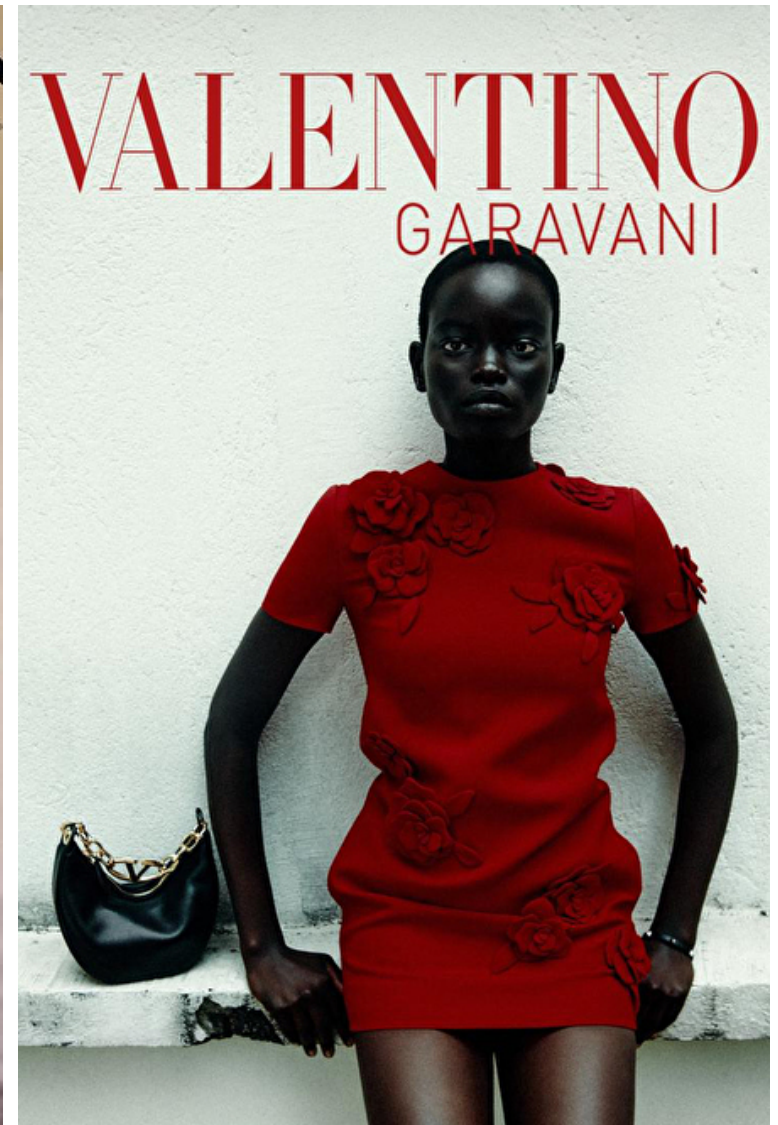

Select

MODEL MANAGEMENT

Grev Turegatan 18, Stockholm, 00000, Sweden, Sweden

Phone: 08-545 866 66 Email: info.stockholm@selectmodel.com Website: <https://www.selectmodel.com/>

Athiec Geng

Height 178cm / 5' 10.0"

Bust 76cm / 30"

Waist 61cm / 24"

Hips 88cm / 34.5"

Shoes EU/US/UK 38.5 / 7.5 / 5

Eyes Brown

Hair Black