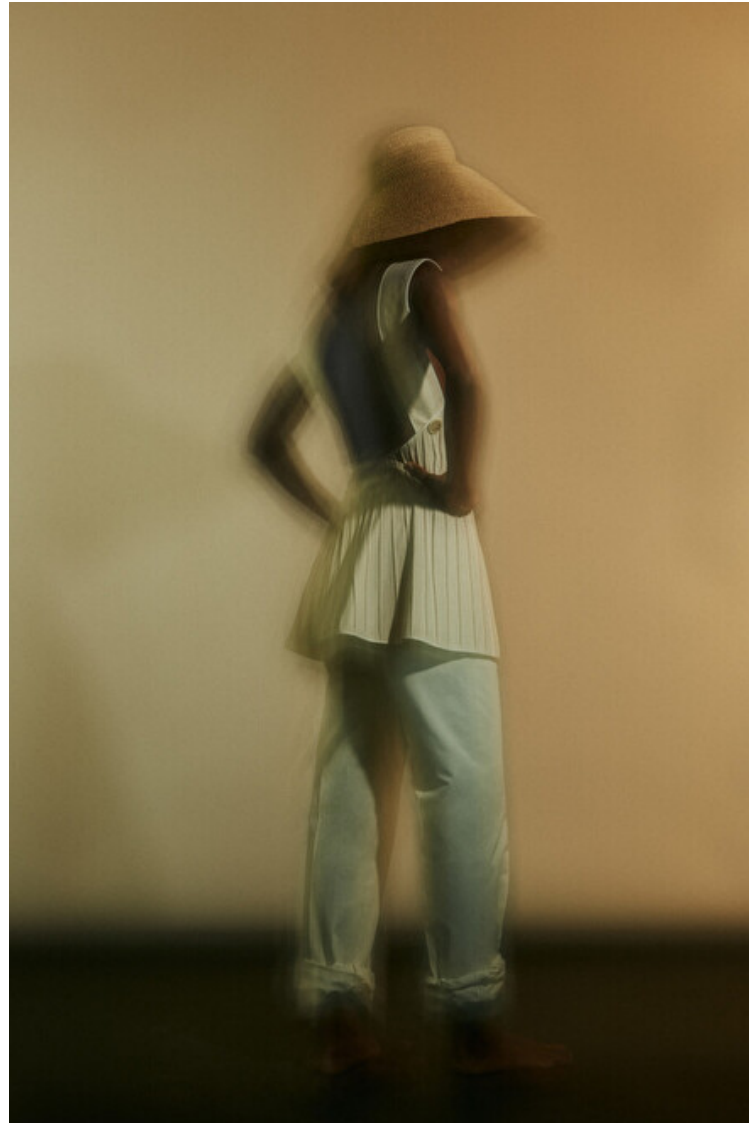

Bust 77cm / 30.5"

Waist 60cm / 23.5"

Hips 91cm / 36"

Shoes EU/US/UK 40 / 9 / 7

Hair Black

Eyes Brown

Select

MODEL MANAGEMENT