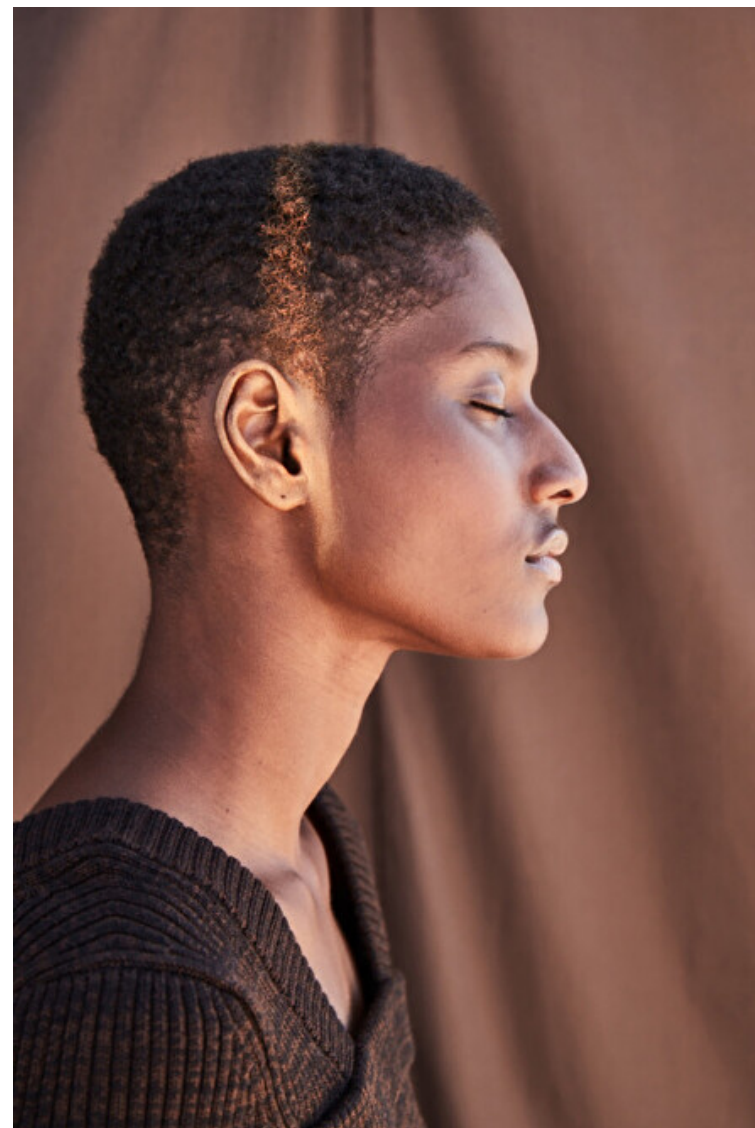

Bust 77cm / 30.5"

Waist 60cm / 23.5"

Hips 91cm / 36"

Shoes EU/US/UK 40 / 9 / 7

Hair Black

Eyes Brown

Aurelie Giraud

Height 177cm / 5' 9.5"