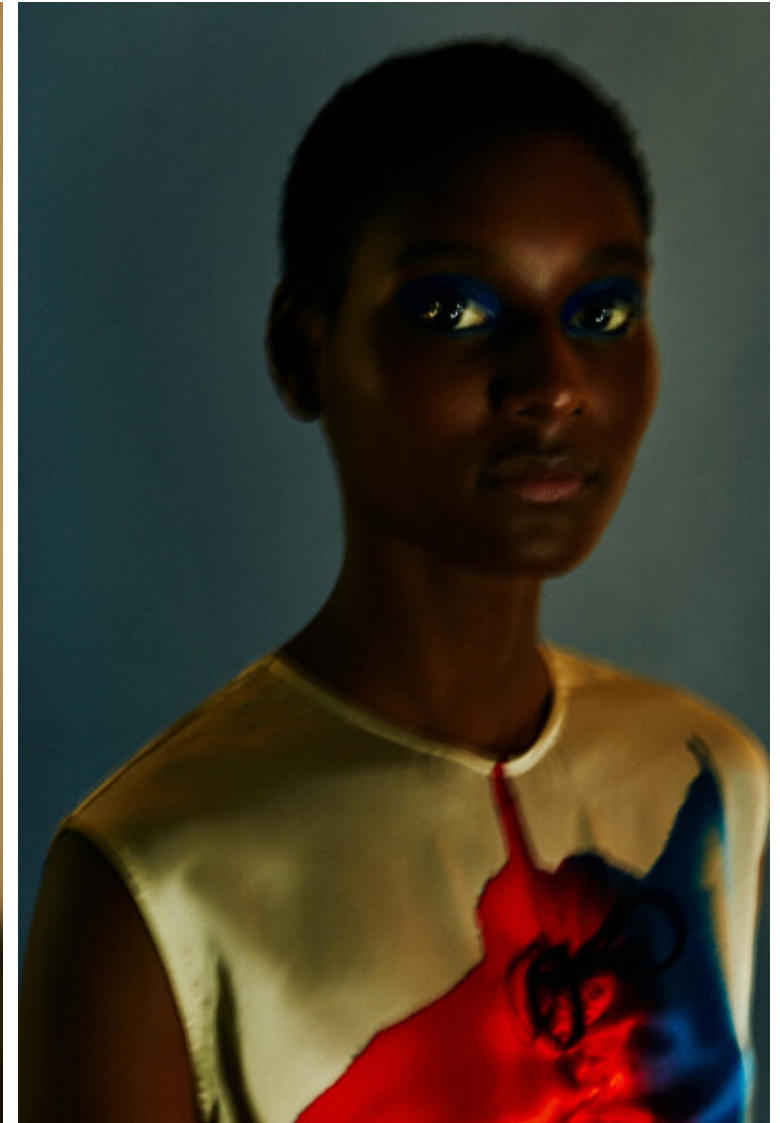

Bust 77cm / 30.5"

Waist 60cm / 23.5"

Hips 91cm / 36"

Shoes EU/US/UK 40 / 9 / 7

Hair Black

Eyes Brown

Select

MODEL MANAGEMENT