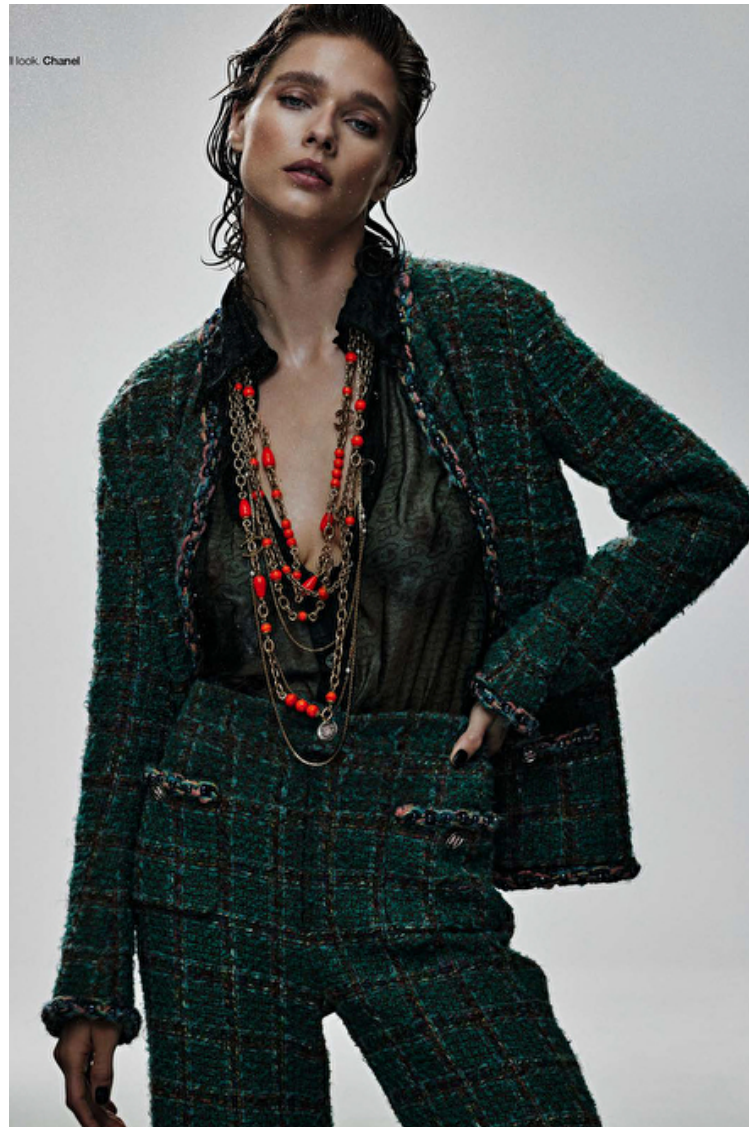

Beegee Margenyte

Height 176cm / 5' 9.5"

Bust 84cm / 33"

Waist 61cm / 24"

Hips 89cm / 35"

Shoes EU/US/UK 39 / 8 / 6

Eyes Blue

Hair Dark blond

Location Europe