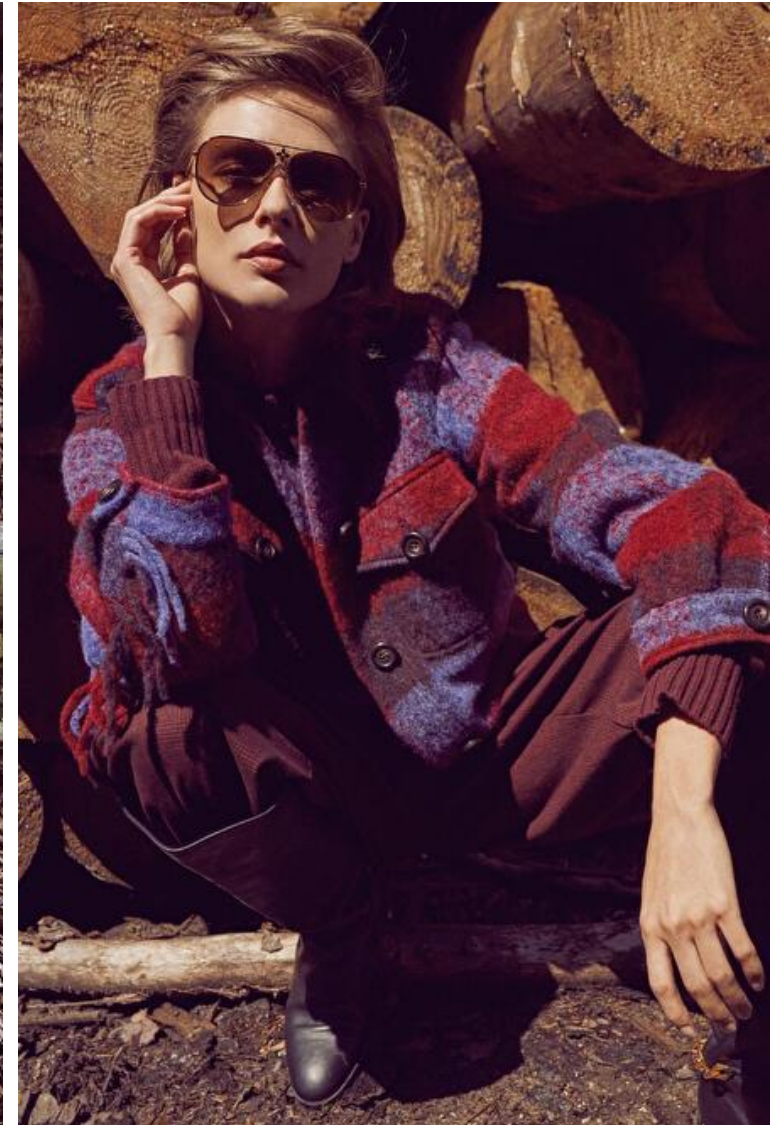

Waist 61cm / 24"

Hips 89cm / 35"

Shoes EU/US/UK 39 / 8 / 6

Eyes Blue

Hair Dark blond

Location Europe

Select

MODEL MANAGEMENT