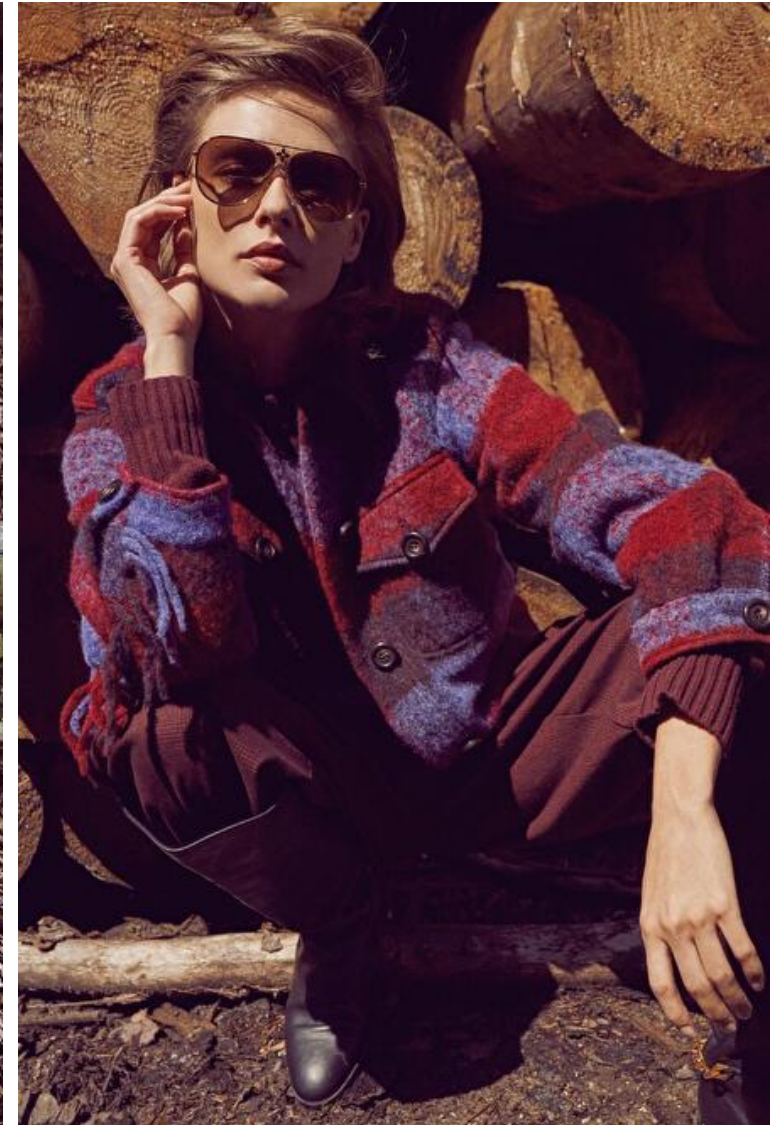

Beegee Margenyte

Height 176cm / 5' 9.5"

Bust 84cm / 33"

Waist 61cm / 24"

Hips 89cm / 35"

Shoes EU/US/UK 39 / 8 / 6

Eyes Blue

Hair Dark blond

Location Europe