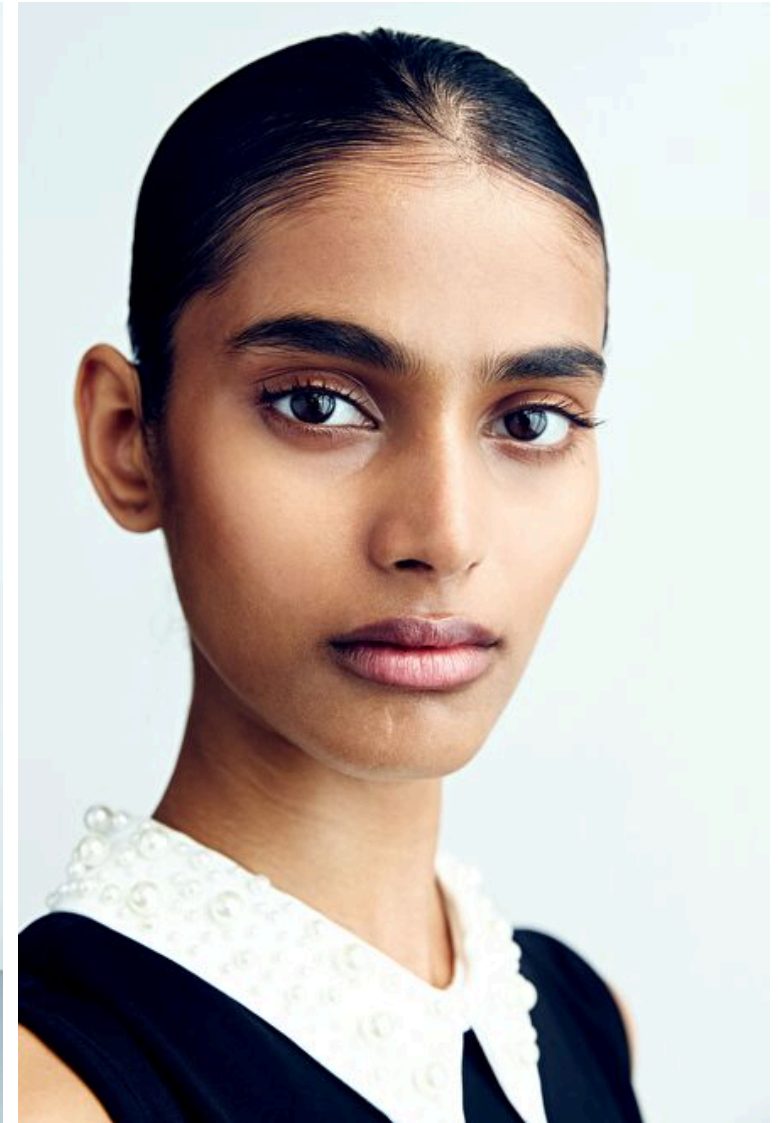

Select

MODEL MANAGEMENT

Grev Turegatan 18, Stockholm, 00000, Sweden, Sweden

Phone: 08-545 866 66 Email: info.stockholm@selectmodel.com Website: <https://www.selectmodel.com/>

Bhavitha Mandava

Height 172cm / 5' 7.5"

Bust 79cm / 31"

Waist 57cm / 22.5"

Hips 86cm / 34"

Shoes EU/US/UK 38.5 / 7.5 / 5

Eyes Brown

Hair Brown