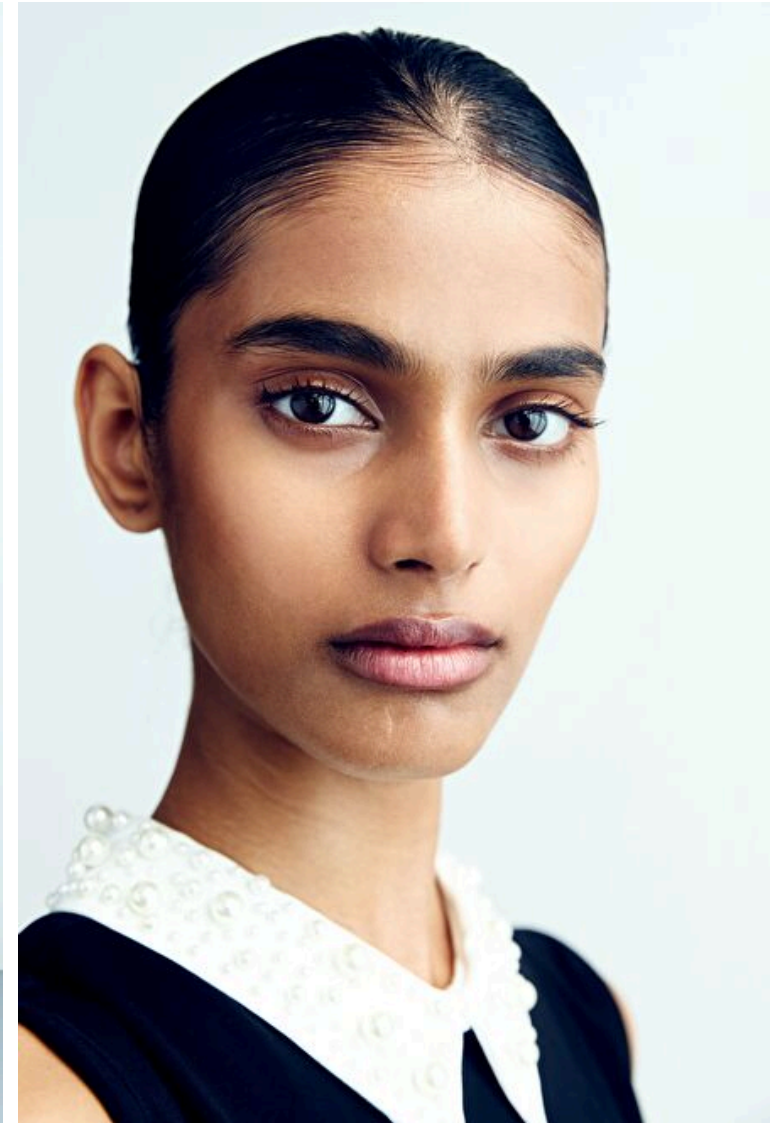

Bhavitha Mandava

Height 177cm / 5' 9.5"

Bust 79cm / 31"

Waist 57cm / 22.5"

Hips 86cm / 34"

Shoes EU/US/UK 38.5 / 7.5 / 5

Eyes Brown

Hair Brown

Bust 79cm / 31"

Waist 57cm / 22.5"

Hips 86cm / 34"

Shoes EU/US/UK 38.5 / 7.5 / 5

Eyes Brown

Hair Brown

Bhavitha Mandava

Height 177cm / 5' 9.5"