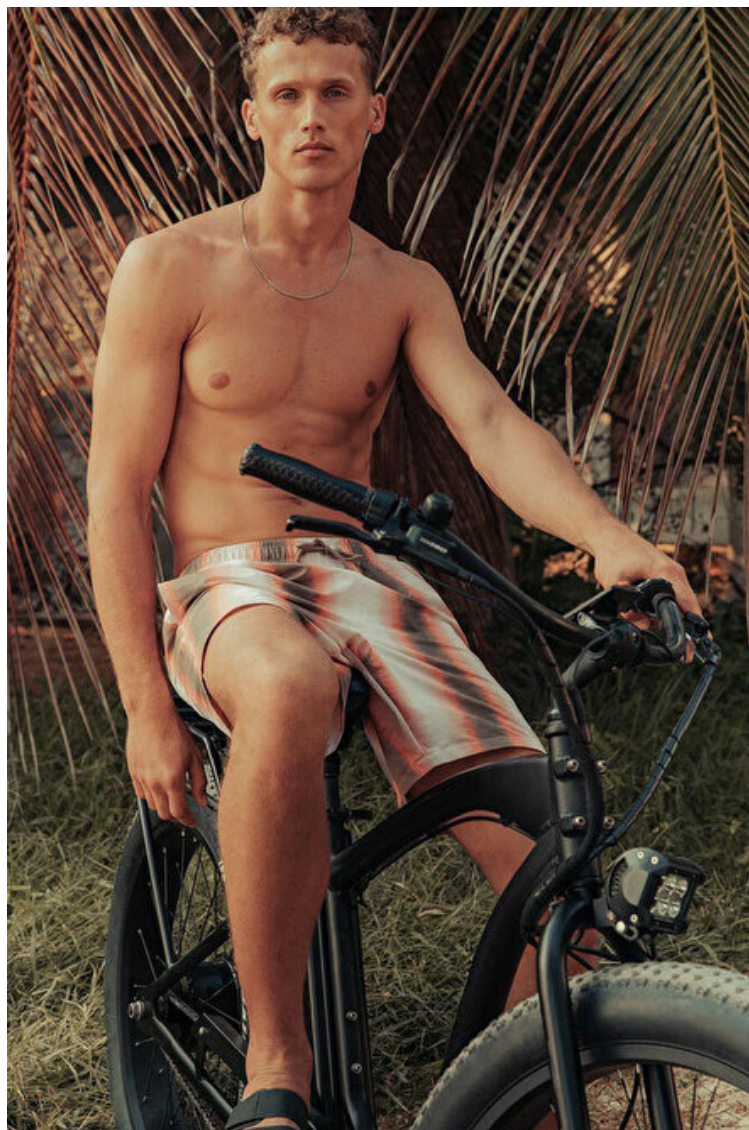

Bram Valbracht

Height 188cm / 6' 2.0"

Chest 93cm / 36.5"

Waist 74cm / 29"

Hips 98cm / 38.5"

Shoes EU/US/UK 44 / 11 / 9.5

Eyes Blue grey

Hair Blond