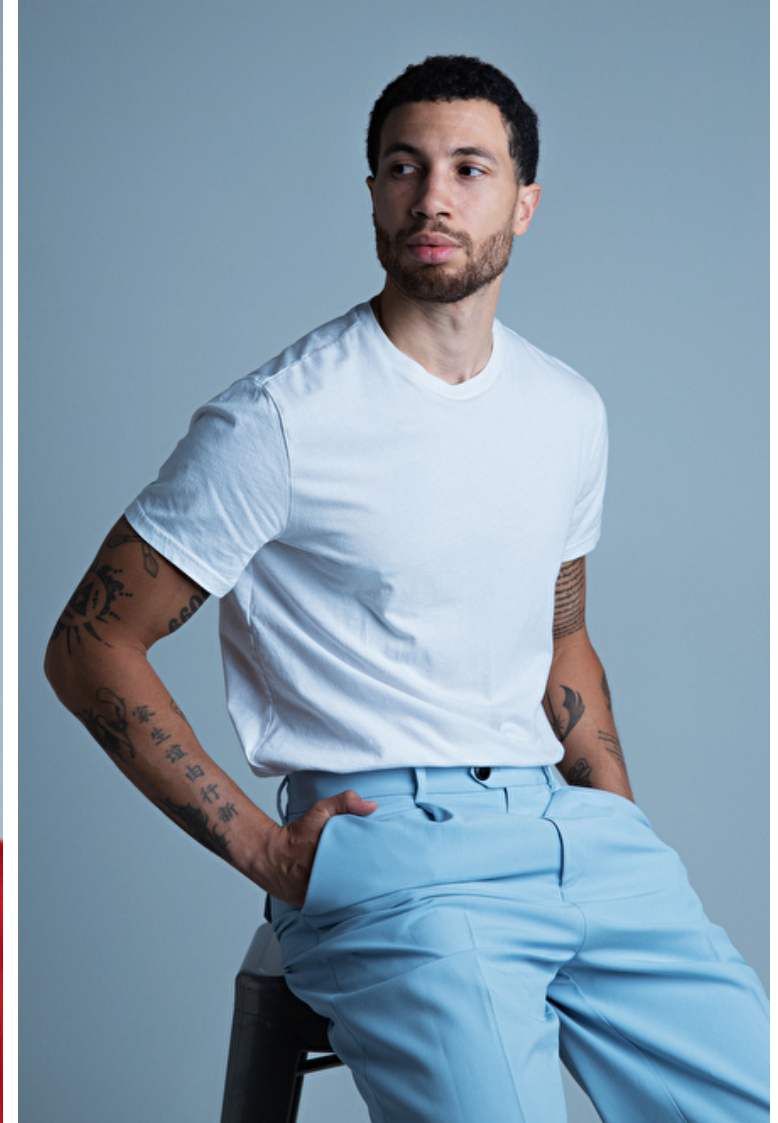

Brandon Barton

Height 189cm / 6' 2.5"

Chest 97cm / 38"

Waist 75cm / 29.5"

Hips 97cm / 38"

Shoes EU/US/UK 45 / 12 / 10.5

Eyes Dark brown

Hair Dark brown