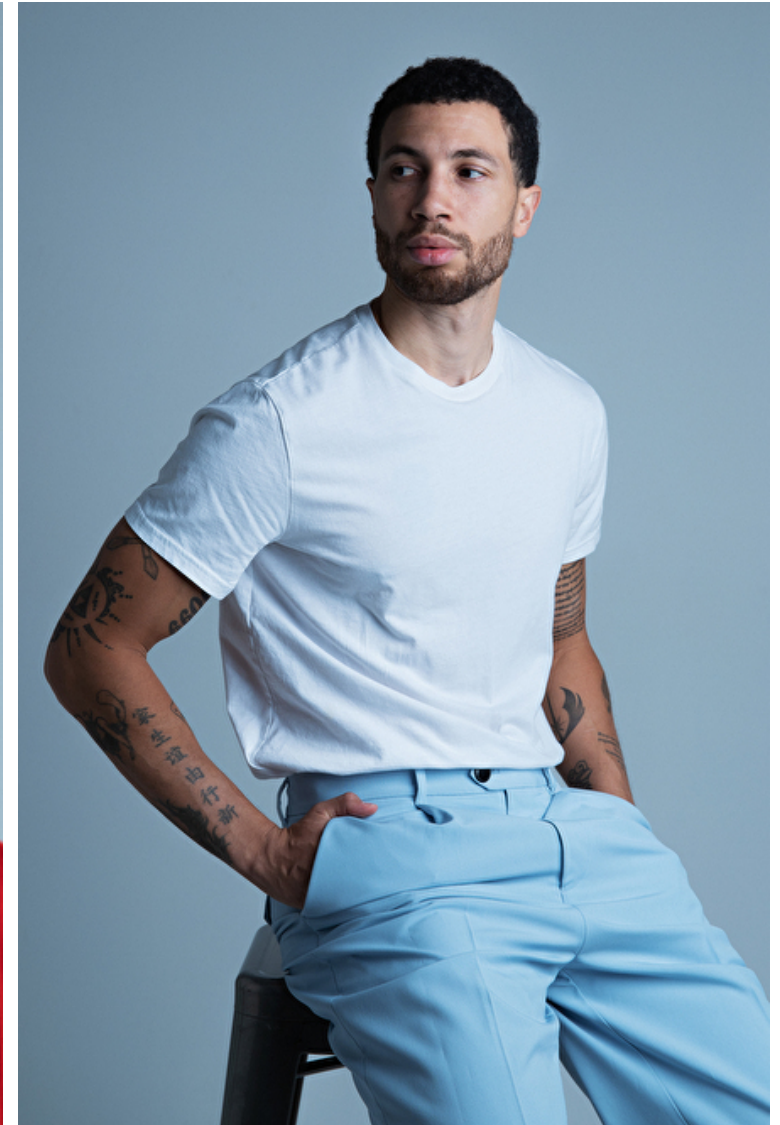

Brandon Barton

Height 189cm / 6' 2.5"

Chest 97cm / 38"

Waist 75cm / 29.5"

Hips 97cm / 38"

Shoes EU/US/UK 45 / 12 / 10.5

Eyes Dark brown

Hair Dark brown