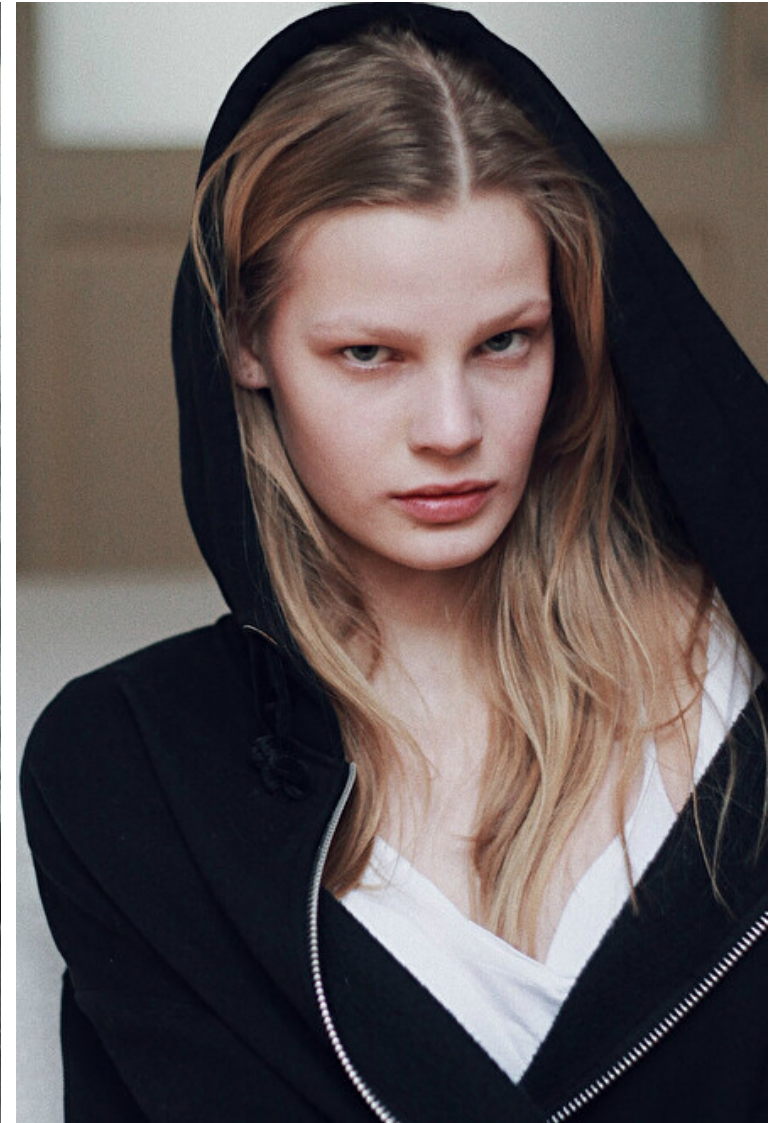

Bust 81cm / 32"

Waist 60cm / 23.5"

Hips 90cm / 35.5"

Shoes EU/US/UK 41.5 / 10 / 8

Eyes Blue

Hair Blond

Select

MODEL MANAGEMENT