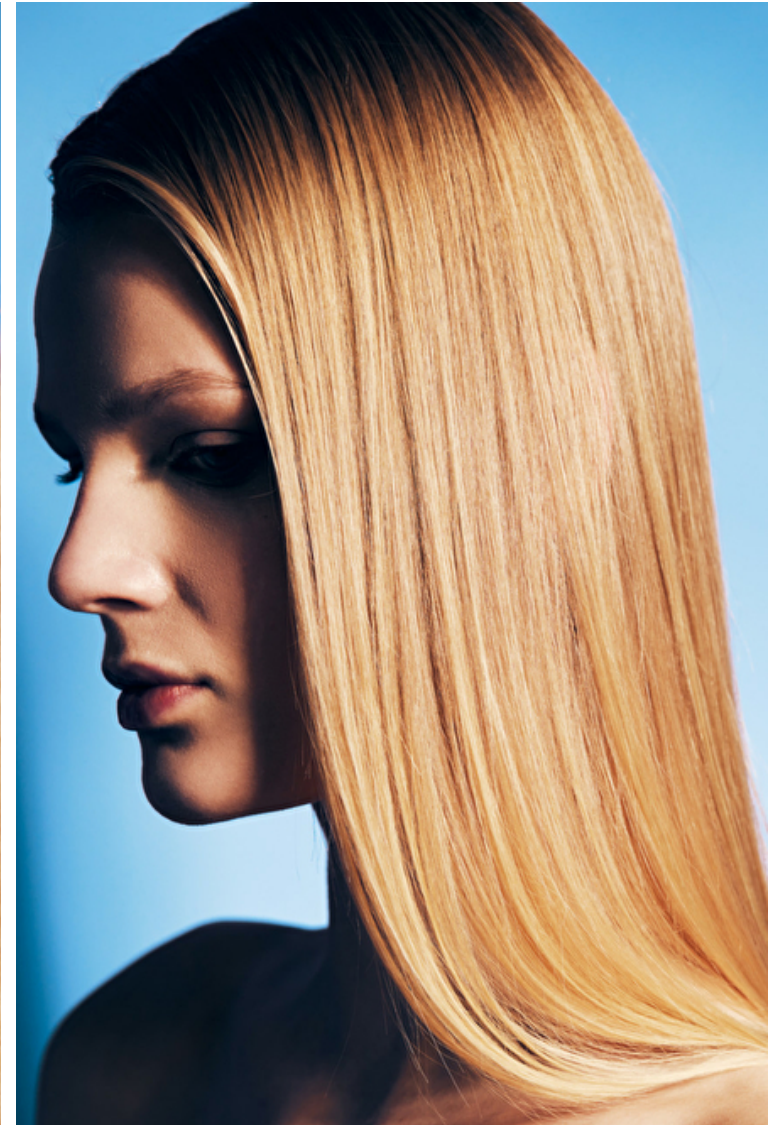

Select

MODEL MANAGEMENT

Grev Turegatan 18, Stockholm, 00000, Sweden, Sweden

Phone: 08-545 866 66 Email: info.stockholm@selectmodel.com Website: <https://www.selectmodel.com/>

Britt

Height 179cm / 5' 10.5"

Bust 81cm / 32"

Waist 60cm / 23.5"

Hips 90cm / 35.5"

Shoes EU/US/UK 41.5 / 10 / 8

Eyes Blue

Hair Blond