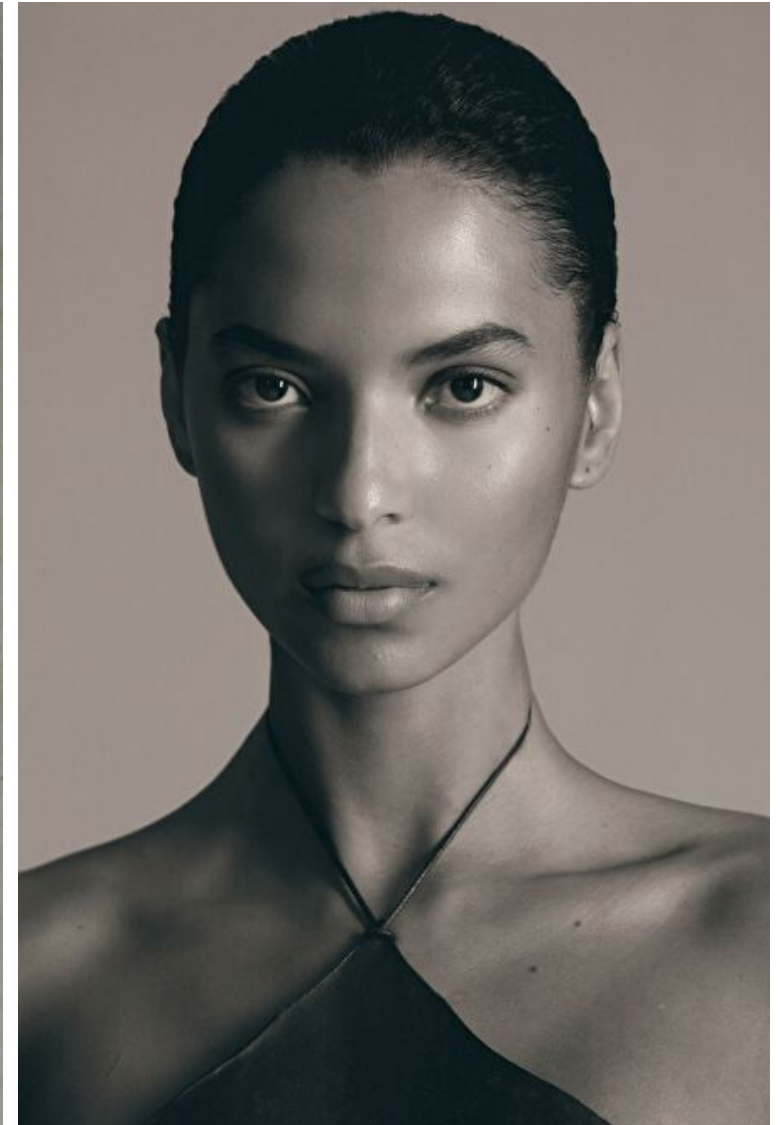

Select

MODEL MANAGEMENT

Grev Turegatan 18, Stockholm, 00000, Sweden, Sweden

Phone: 08-545 866 66 Email: info.stockholm@selectmodel.com Website: <https://www.selectmodel.com/>

Bruna Rosa

Height 179cm / 5' 10.5"

Size EU/US 34 / 4

Bust 81cm / 32"

Waist 61cm / 24"

Hips 89cm / 35"

Shoes EU/US/UK 39 / 8 / 6

Eyes Brown

Hair Brown

Location Brazil