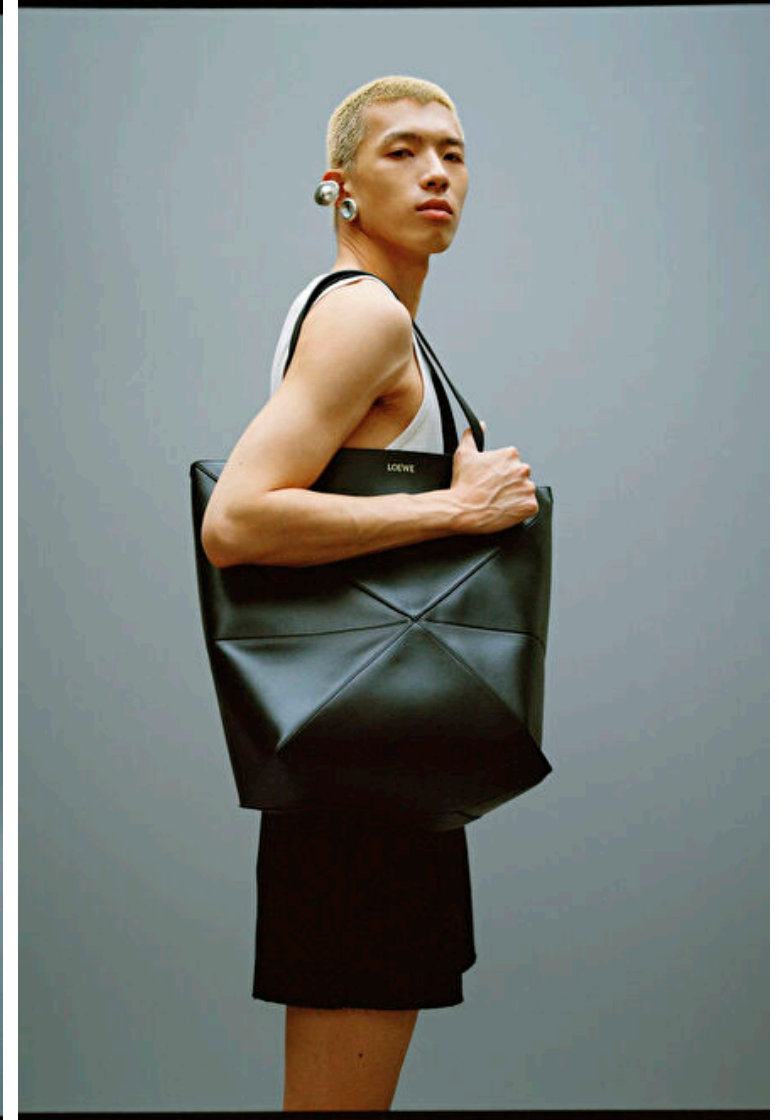

Cai

Height 189cm / 6' 2.5"

Chest 86cm / 34"

Waist 70cm / 27.5"

Hips 93cm / 36.5"

Shoes EU/US/UK 44 / 11 / 9.5

Eyes Brown

Hair Blond