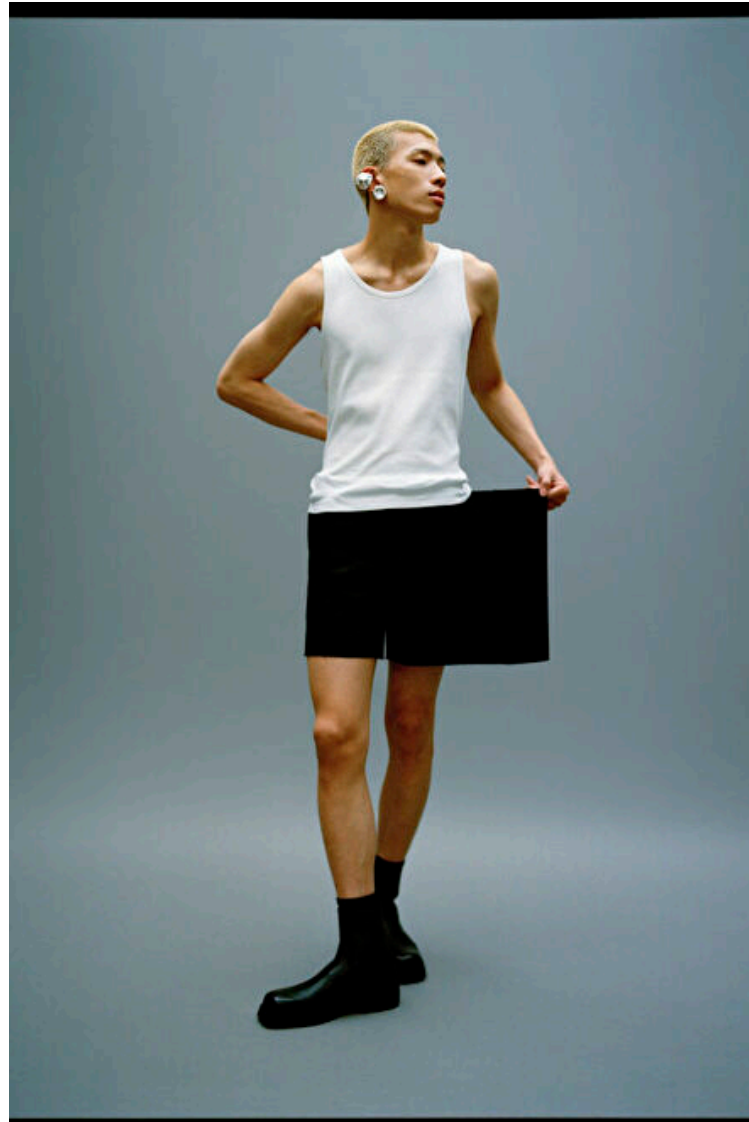

Select

MODEL MANAGEMENT

Grev Turegatan 18, Stockholm, 00000, Sweden, Sweden

Phone: 08-545 866 66 Email: info.stockholm@selectmodel.com Website: <https://www.selectmodel.com/>

Cai

Height 189cm / 6' 2.5"

Chest 86cm / 34"

Waist 70cm / 27.5"

Hips 93cm / 36.5"

Shoes EU/US/UK 44 / 11 / 9.5

Eyes Brown

Hair Blond