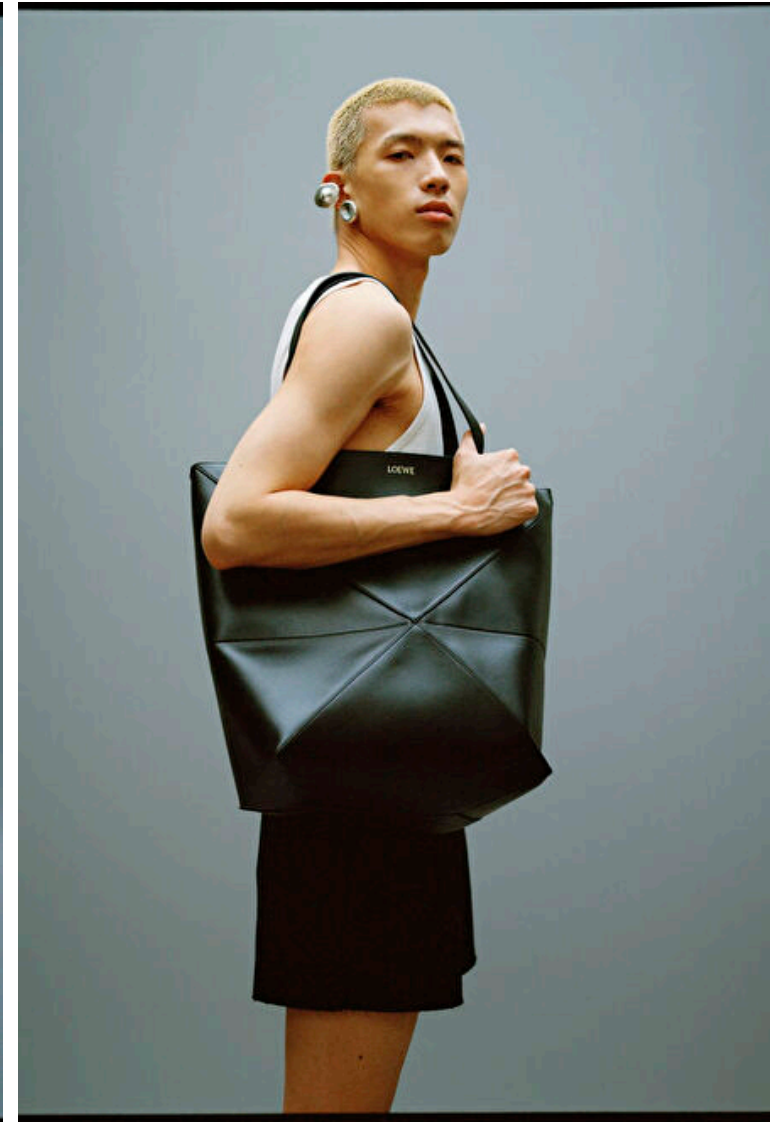

Select

MODEL MANAGEMENT

Grev Turegatan 18, Stockholm, 00000, Sweden, Sweden

Phone: 08-545 866 66 Email: info.stockholm@selectmodel.com Website: <https://www.selectmodel.com/>

Cai

Height 189cm / 6' 2.5"

Chest 86cm / 34"

Waist 70cm / 27.5"

Hips 93cm / 36.5"

Shoes EU/US/UK 44 / 11 / 9.5

Eyes Brown

Hair Blond