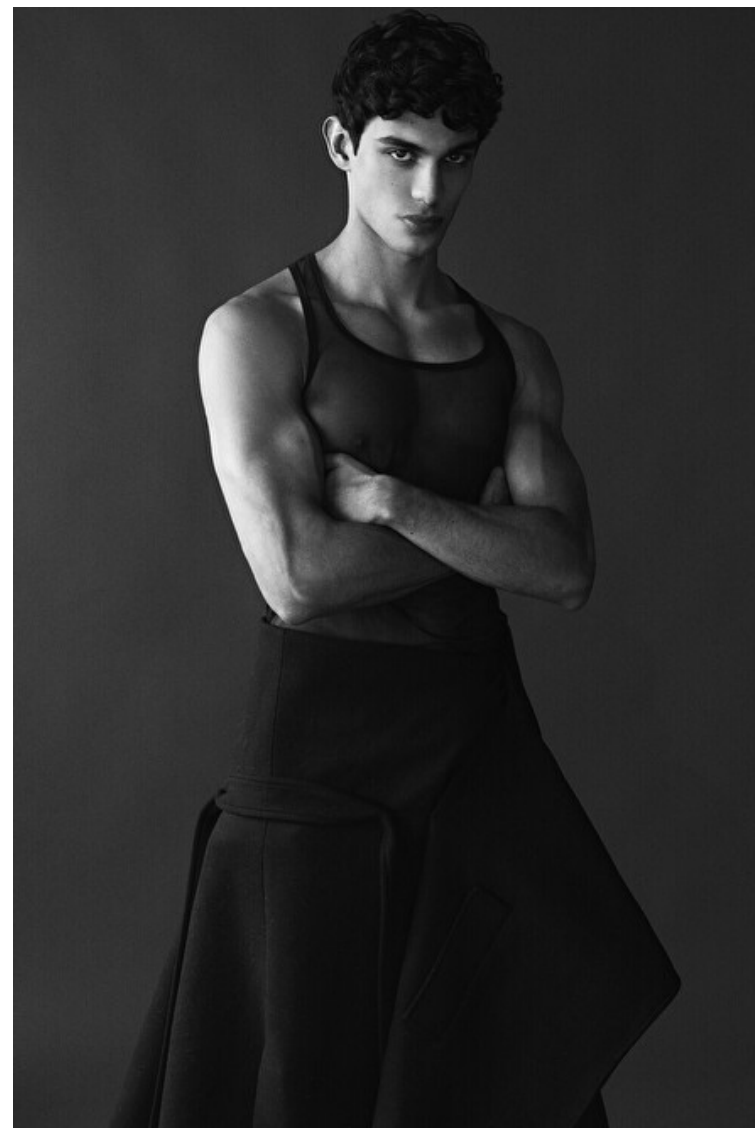

Waist 73cm / 28.5"

Hips 95cm / 37.5"

Shoes EU/US/UK 44 / 11 / 9.5

Eyes Brown

Hair Brown

Select

MODEL MANAGEMENT

Grev Turegatan 18, Stockholm, 11446, Stockholm, Sweden