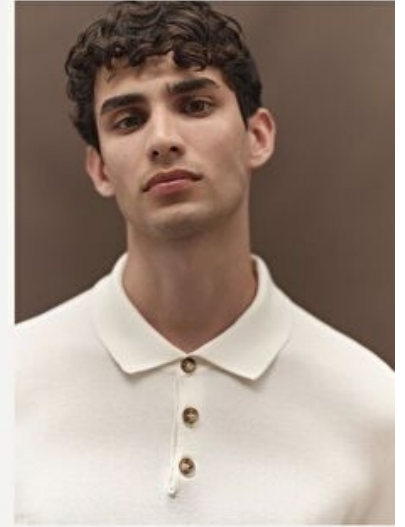

Chest 95cm / 37.5"

Waist 73cm / 28.5"

Hips 95cm / 37.5"

Shoes EU/US/UK 44 / 11 / 9.5

Eyes Brown

Hair Brown

Select

MODEL MANAGEMENT