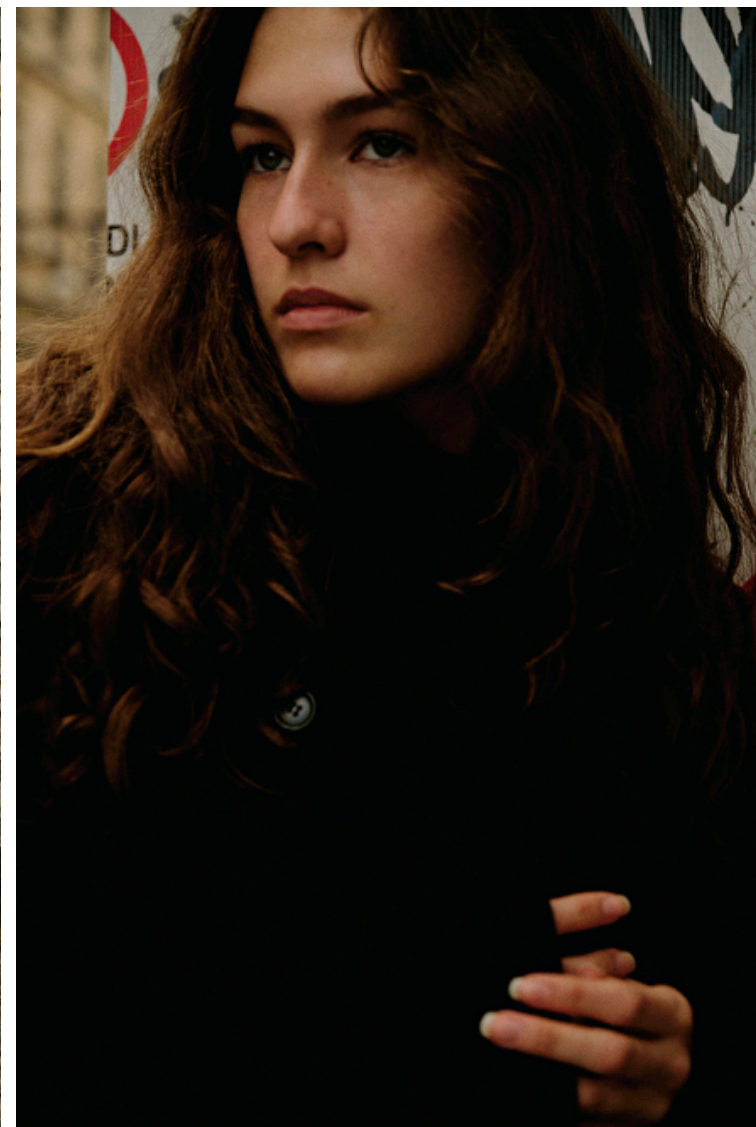

## Camilla Orner

Height 178cm / 5' 10.0"

Bust 80cm / 31.5"

Waist 58cm / 23"

Hips 90cm / 35.5"

Shoes EU/US/UK 39 / 8 / 6

Eyes Green

Hair Dark blond