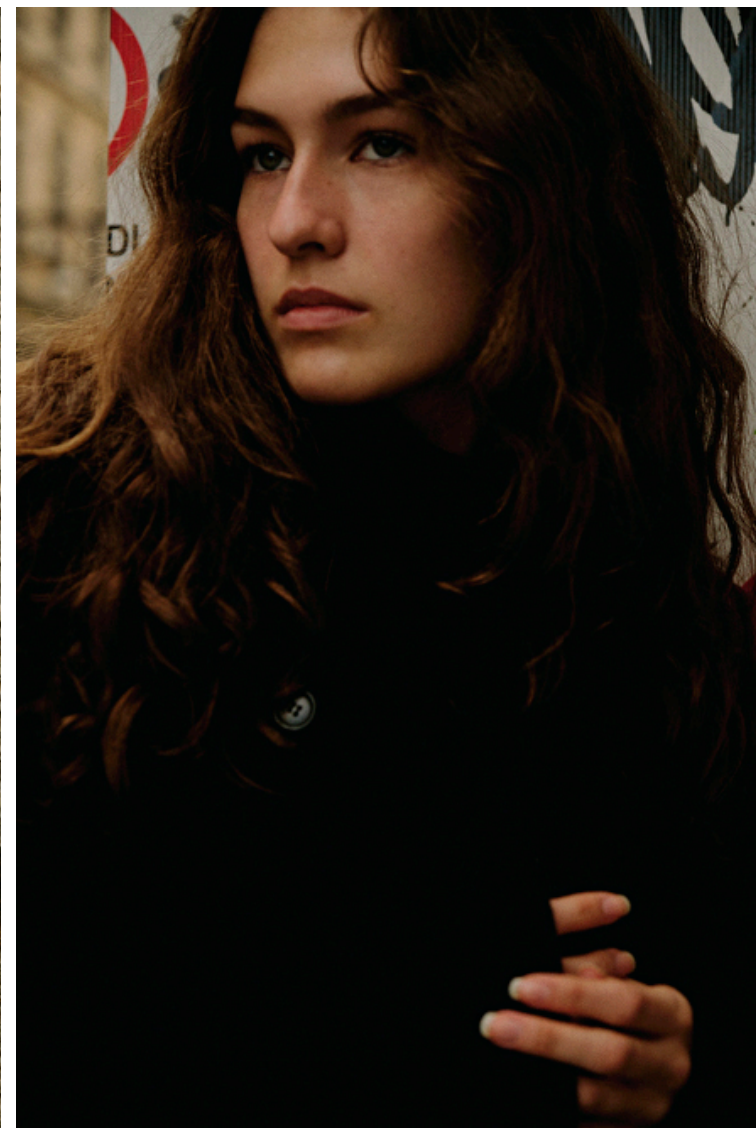

Waist 58cm / 23"

Hips 90cm / 35.5"

Shoes EU/US/UK 39 / 8 / 6

Eyes Green

Hair Dark blond

Select

MODEL MANAGEMENT

Grev Turegatan 18, Stockholm, 00000, Sweden, Sweden