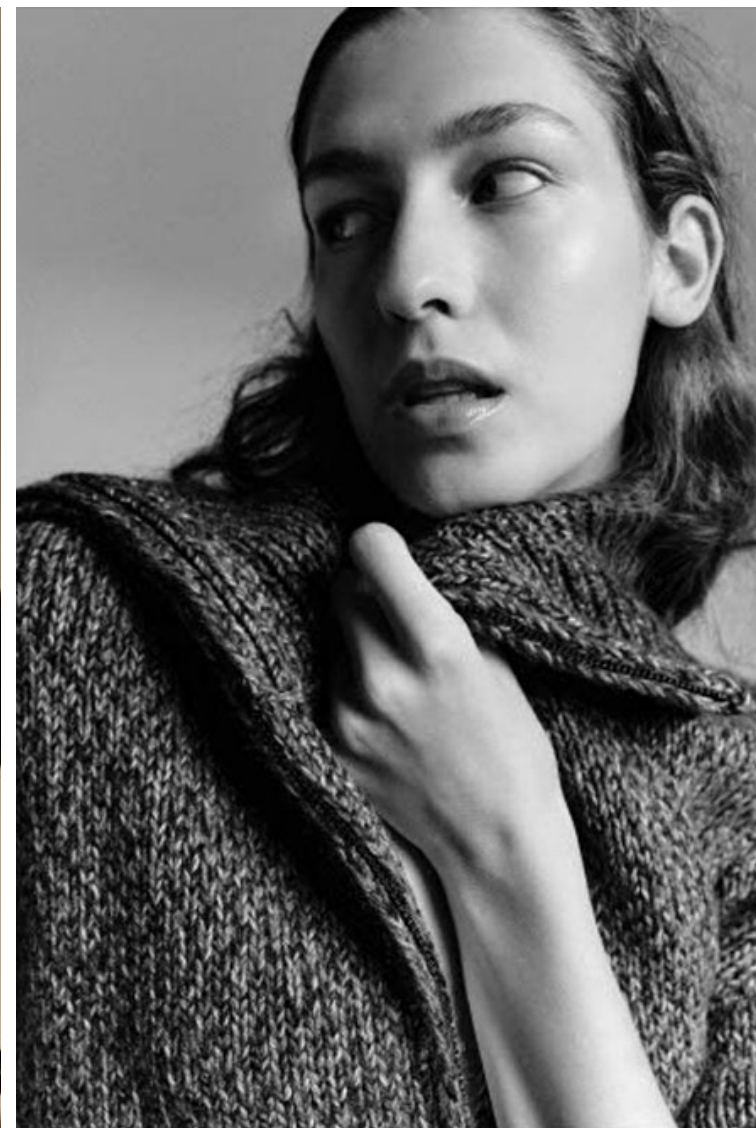

## Camilla Orner

Height 178cm / 5' 10.0"

Bust 80cm / 31.5"

Waist 58cm / 23"

Hips 90cm / 35.5"

Shoes EU/US/UK 39 / 8 / 6

Eyes Green

Hair Dark blond