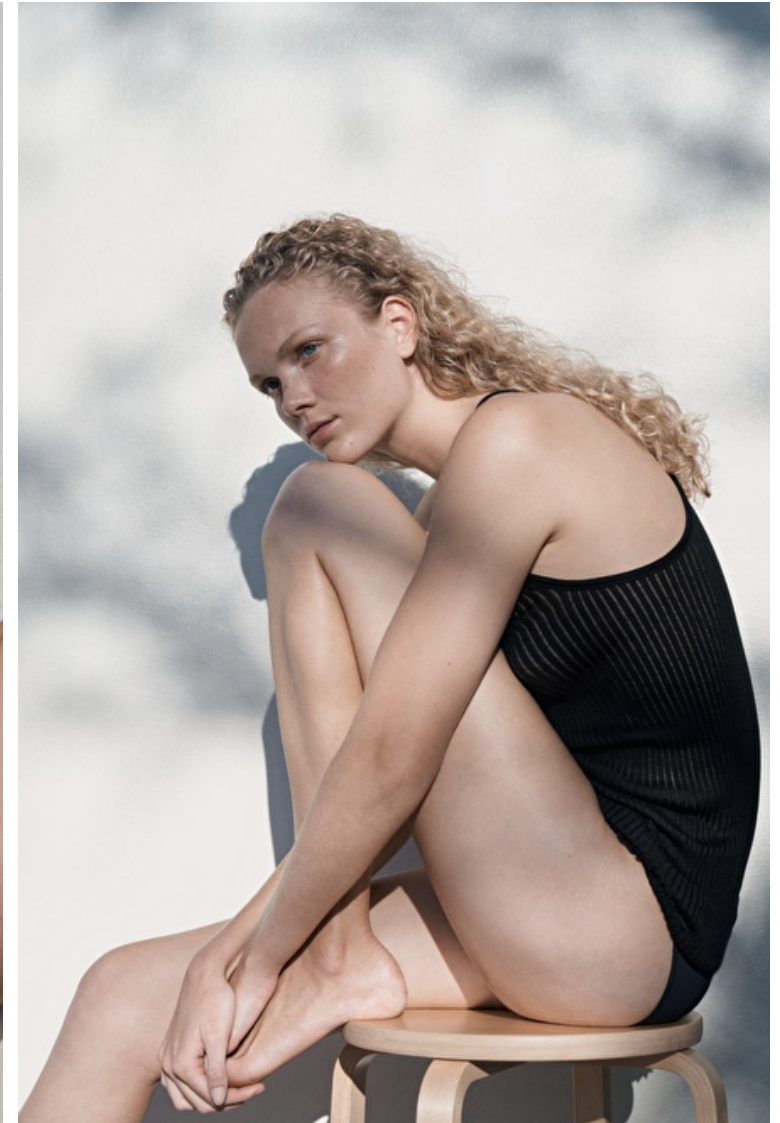

## Candice Brink

Height 179cm / 5' 10.5"

Bust 88cm / 34.5"

Waist 66cm / 26"

Hips 92cm / 36"

Shoes EU/US/UK 40 / 9 / 7

Eyes Blue

Hair Blond