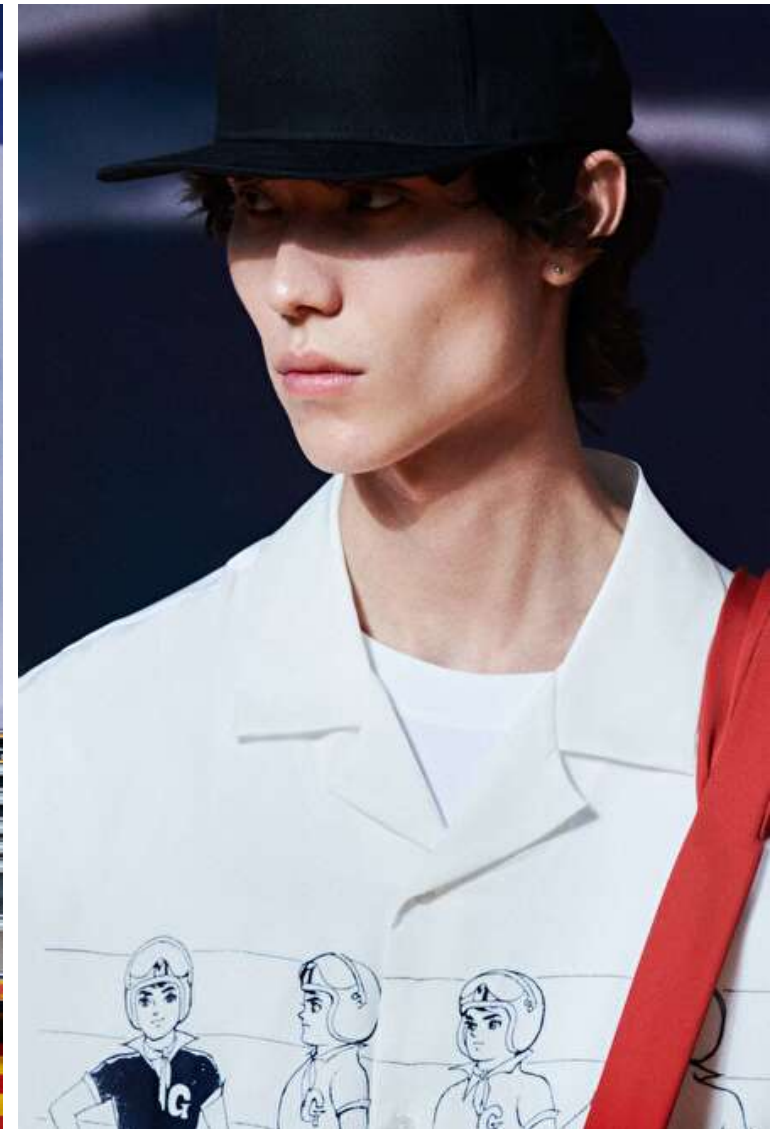

Chest 92cm / 36"

Waist 72cm / 28.5"

Hips 87cm / 34.5"

Shoes EU/US/UK 45 / 12 / 10.5

Eyes Brown

Hair Brown

Select

MODEL MANAGEMENT