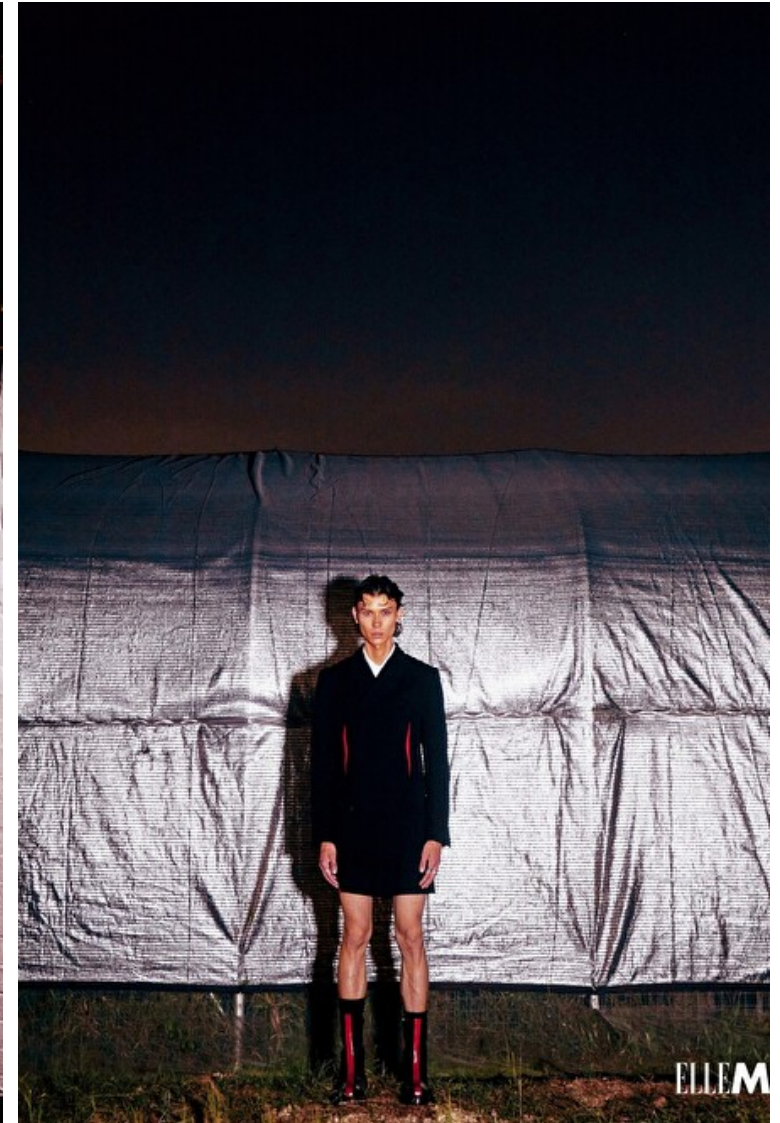

Chest 92cm / 36"

Waist 72cm / 28.5"

Hips 87cm / 34.5"

Shoes EU/US/UK 45 / 12 / 10.5

Eyes Brown

Hair Brown

Select

MODEL MANAGEMENT