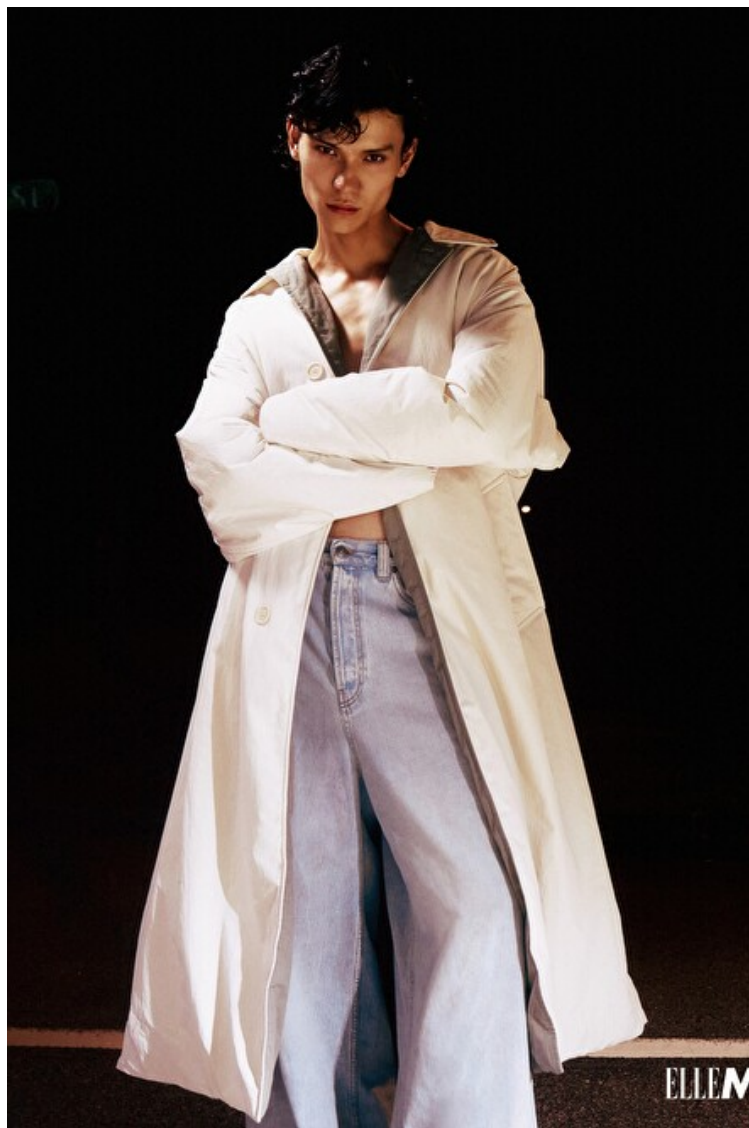

Chest 92cm / 36"

Waist 72cm / 28.5"

Hips 87cm / 34.5"

Shoes EU/US/UK 45 / 12 / 10.5

Eyes Brown

Hair Brown

Select

MODEL MANAGEMENT