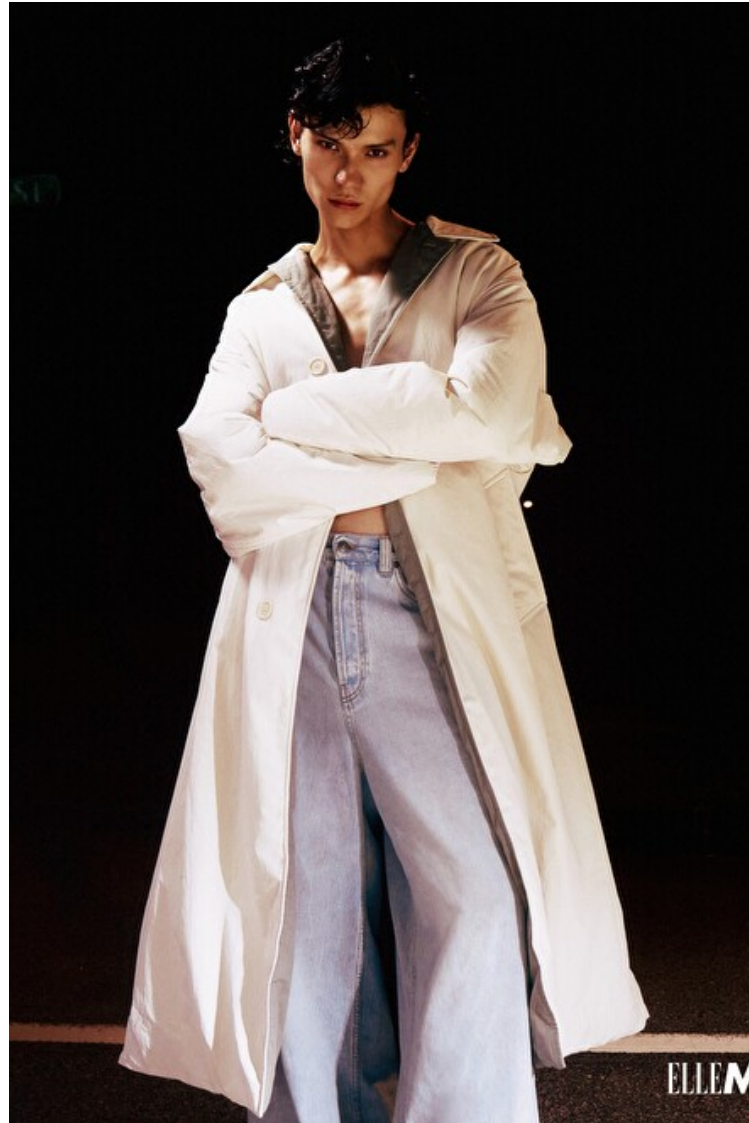

Chest 92cm / 36"

Waist 72cm / 28.5"

Hips 87cm / 34.5"

Shoes EU/US/UK 45 / 12 / 10.5

Eyes Brown

Hair Brown

Select

MODEL MANAGEMENT