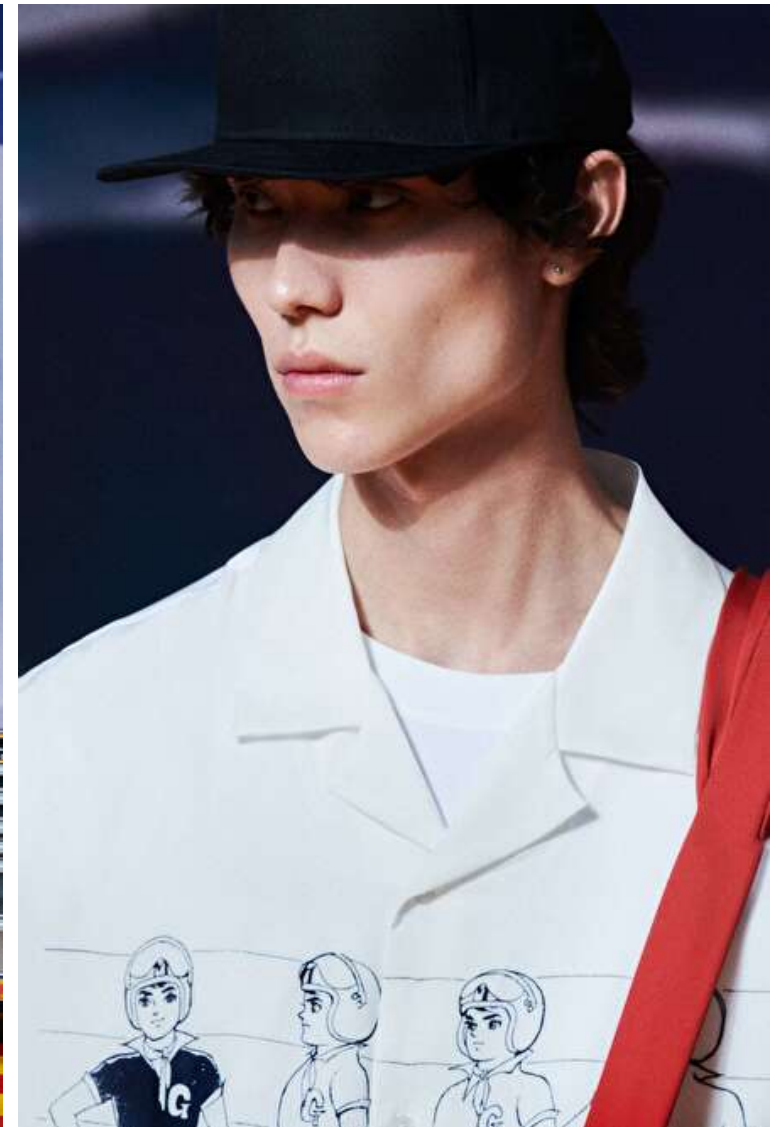

Chest 92cm / 36"

Waist 72cm / 28.5"

Hips 87cm / 34.5"

Shoes EU/US/UK 45 / 12 / 10.5

Eyes Brown

Hair Brown

Select

MODEL MANAGEMENT