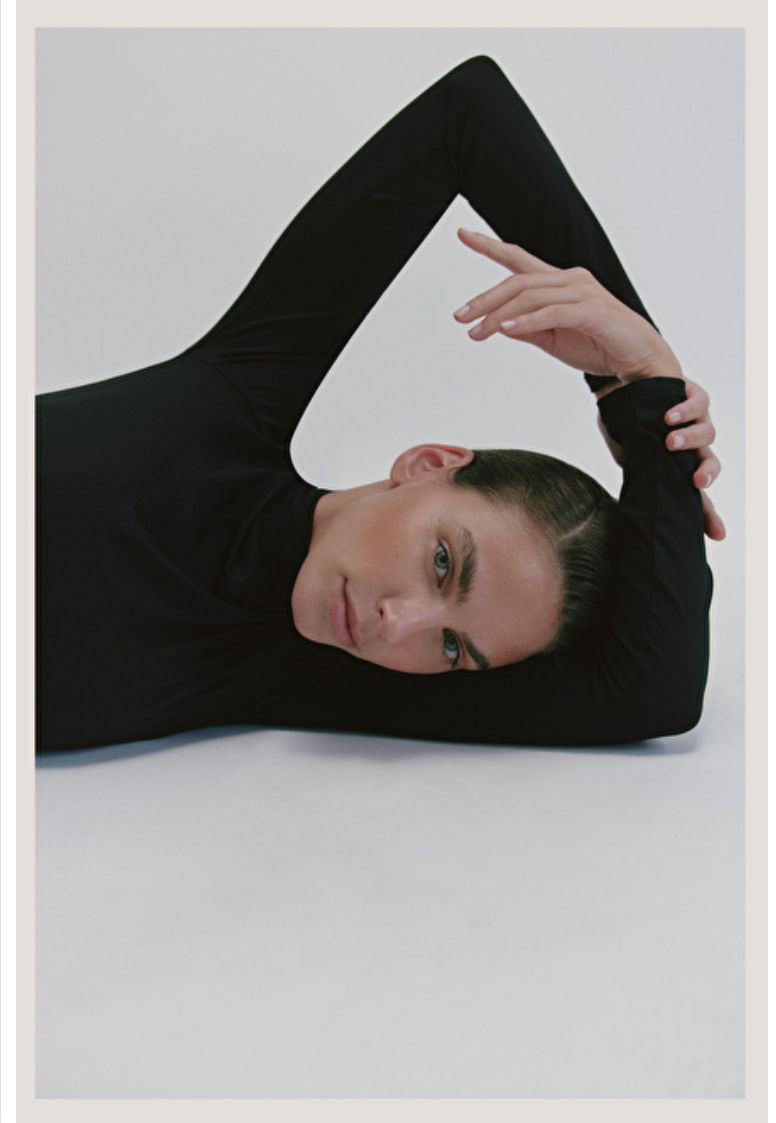

Carmen

Height 173cm / 5' 8.0"

Size EU/US 34 / 4

Bust 83cm / 32.5"

Waist 61cm / 24"

Hips 91cm / 36"

Shoes EU/US/UK 38 / 7.5 / 5

Eyes Blue green

Hair Light brown

Cup B