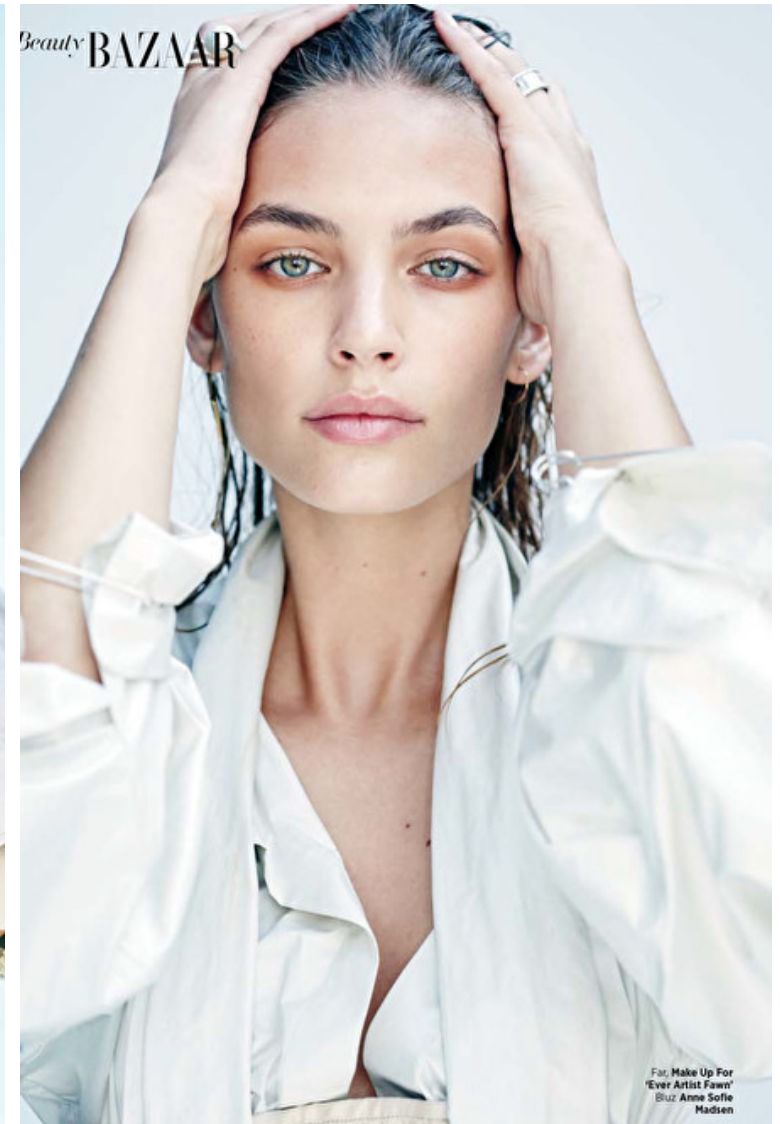

Select

MODEL MANAGEMENT

Grev Turegatan 18, Stockholm, 00000, Sweden, Sweden

Phone: 08-545 866 66 Email: info.stockholm@selectmodel.com Website: <https://www.selectmodel.com/>

Carmen

Height 173cm / 5' 8.0"

Size EU/US 34 / 4

Bust 83cm / 32.5"

Waist 61cm / 24"

Hips 91cm / 36"

Shoes EU/US/UK 38 / 7.5 / 5

Eyes Blue green

Hair Light brown

Cup B