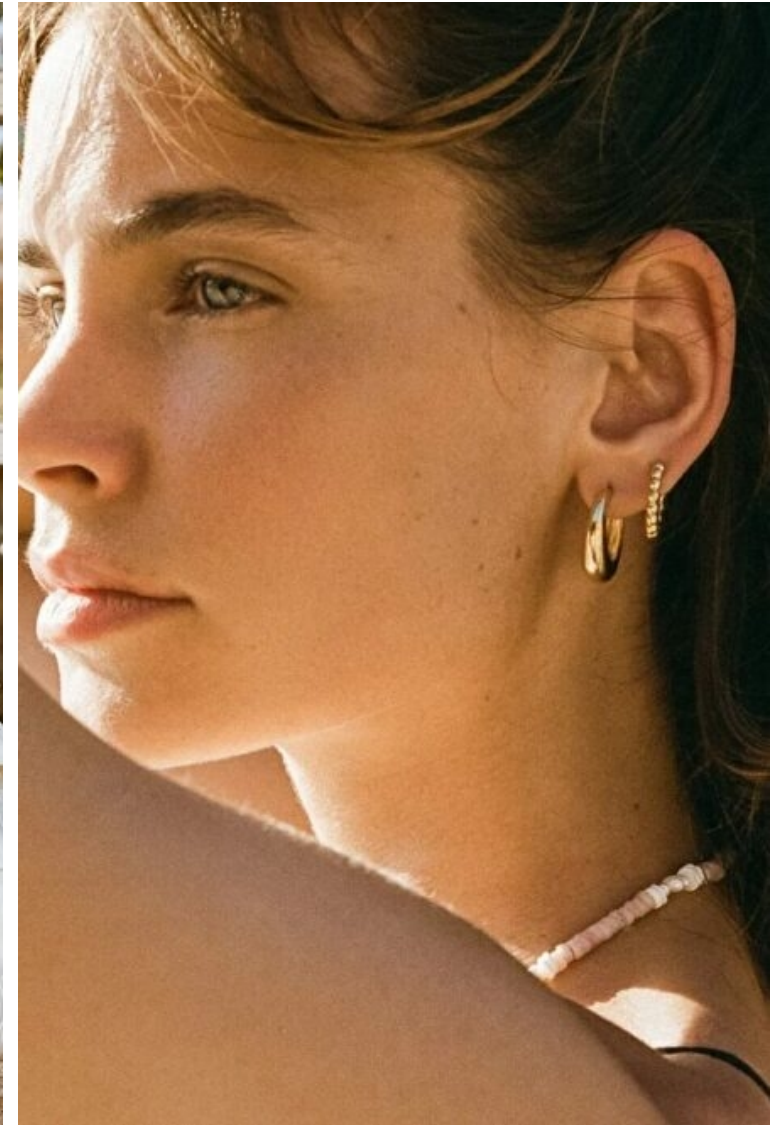

Size EU/US 34 / 4

Bust 83cm / 32.5"

Waist 61cm / 24"

Hips 91cm / 36"

Shoes EU/US/UK 38 / 7.5 / 5

Eyes Blue green

Hair Light brown

Cup B