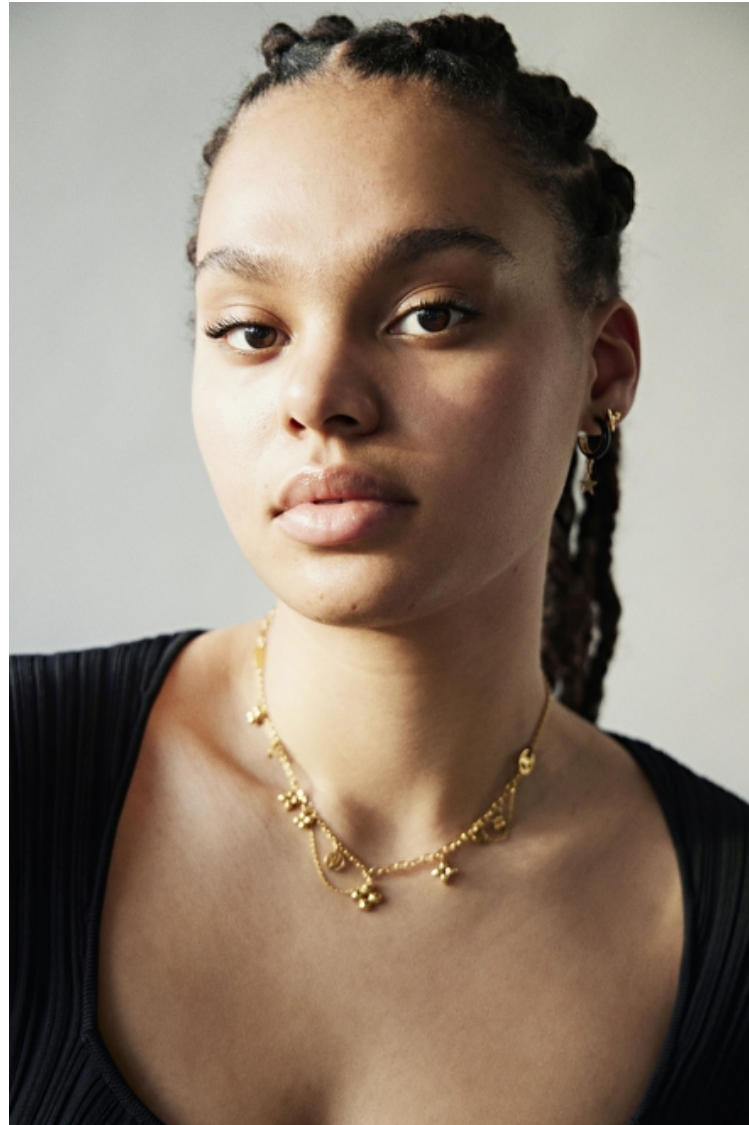

Celine Angui

Height 179cm / 5' 10.5"

Bust 95cm / 37.5"

Waist 75cm / 29.5"

Hips 110cm / 43.5"

Shoes EU/US/UK 41 / 9.5 / 8

Eyes Brown

Hair Brown

Bust 95cm / 37.5"

Waist 75cm / 29.5"

Hips 110cm / 43.5"

Shoes EU/US/UK 41 / 9.5 / 8

Eyes Brown

Hair Brown

Select

MODEL MANAGEMENT

Waist 75cm / 29.5"

Hips 110cm / 43.5"

Shoes EU/US/UK 41 / 9.5 / 8

Eyes Brown

Hair Brown

Celine Angui

Height 179cm / 5' 10.5"

Bust 95cm / 37.5"