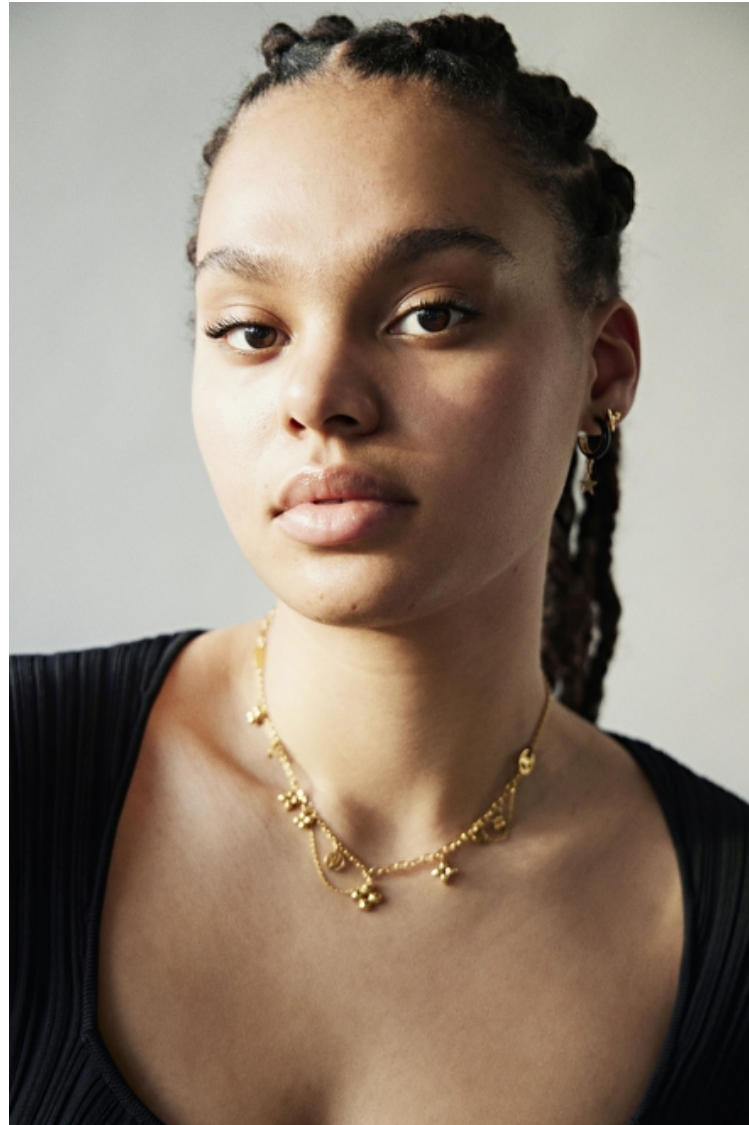

## Celine Angui

Height 179cm / 5' 10.5"

Bust 95cm / 37.5"

Waist 75cm / 29.5"

Hips 110cm / 43.5"

Shoes EU/US/UK 41 / 9.5 / 8

Eyes Brown

Hair Brown