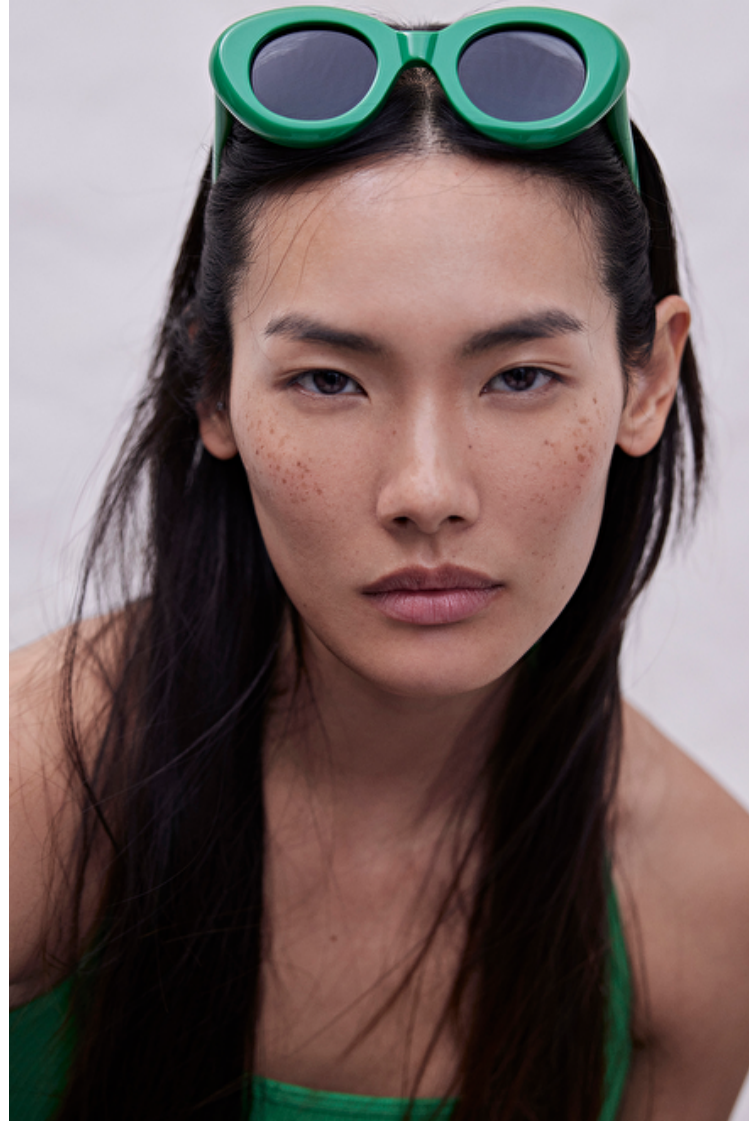

## Chin Chin Hsu

Height 175cm / 5' 9.0"

Bust 83cm / 32.5"

Waist 60cm / 23.5"

Hips 89cm / 35"

Shoes EU/US/UK 40 / 9 / 7

Eyes Brown

Hair Brown