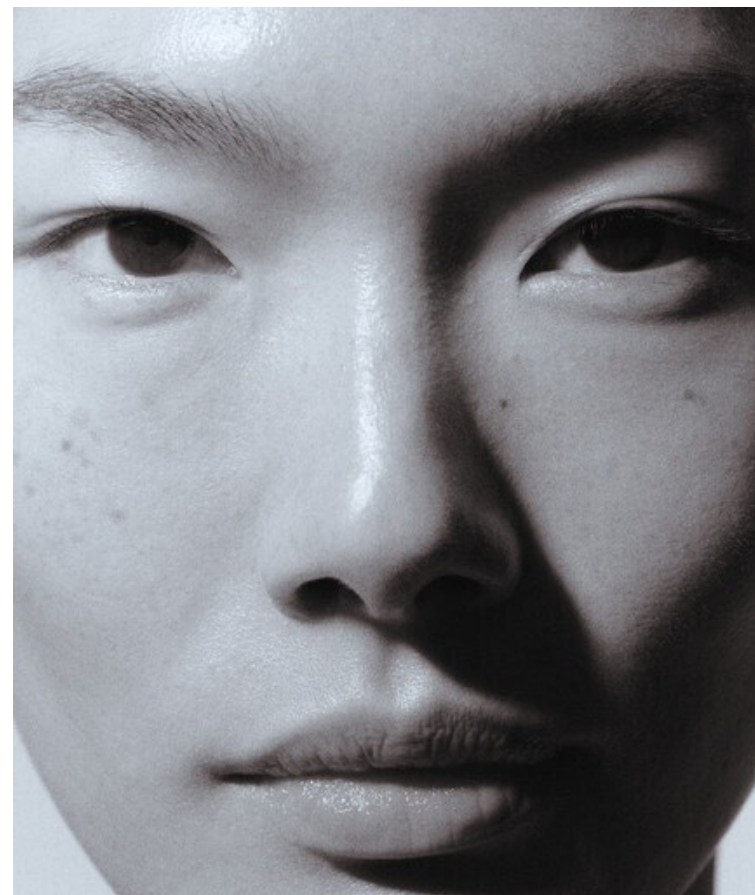

Bust 83cm / 32.5"

Waist 60cm / 23.5"

Hips 89cm / 35"

Shoes EU/US/UK 40 / 9 / 7

Eyes Brown

Hair Brown

Select

MODEL MANAGEMENT