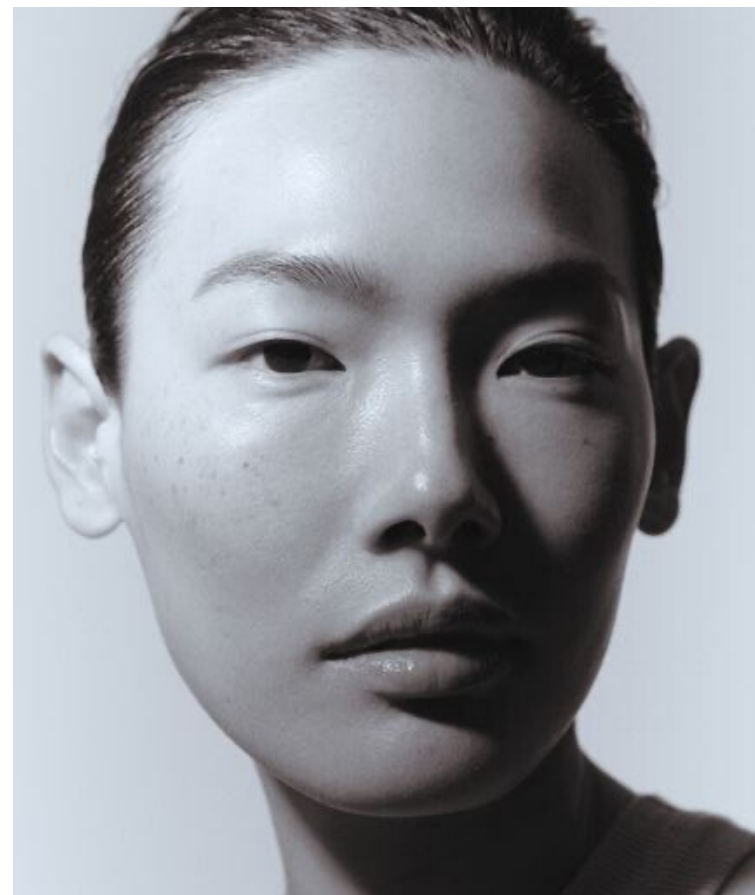

## Chin Chin Hsu

Height 175cm / 5' 9.0"

Bust 83cm / 32.5"

Waist 60cm / 23.5"

Hips 89cm / 35"

Shoes EU/US/UK 40 / 9 / 7

Eyes Brown

Hair Brown