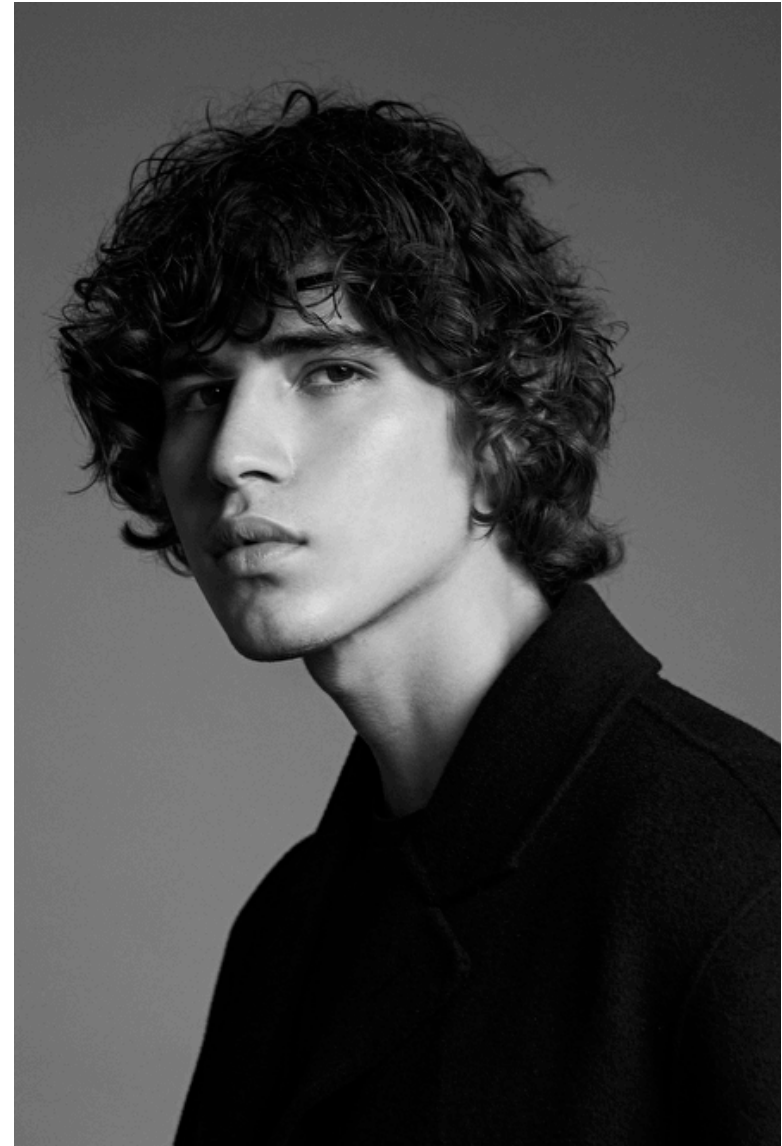

CHRISTOPHER GONZALES

Height 187cm / 6' 1.5"

Chest 92cm / 36"

Waist 73cm / 28.5"

Hips 88cm / 34.5"

Shoes EU/US/UK 44 / 11 / 9.5

Eyes Brown

Hair Brown

Suit size 46cm / 36"