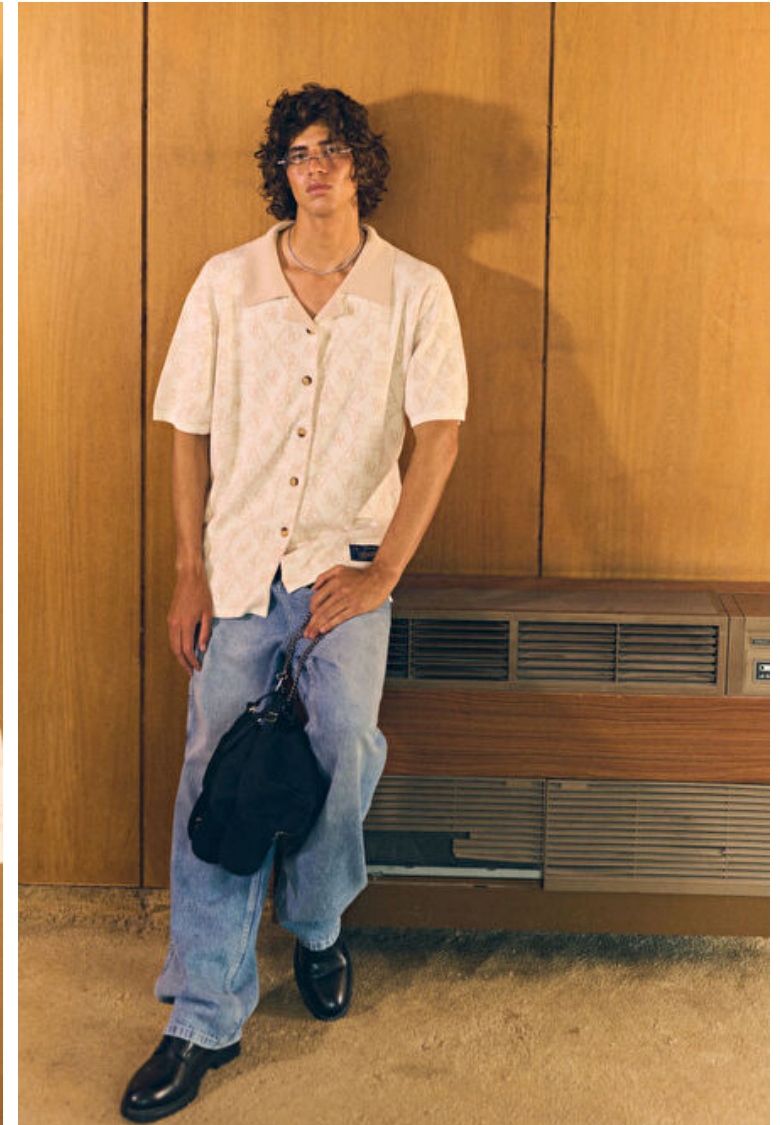

Height 187cm / 6' 1.5"

Chest 92cm / 36"

Waist 73cm / 28.5"

Hips 88cm / 34.5"

Shoes EU/US/UK 44 / 11 / 9.5

Eyes Brown

Hair Brown

Suit size 46cm / 36"