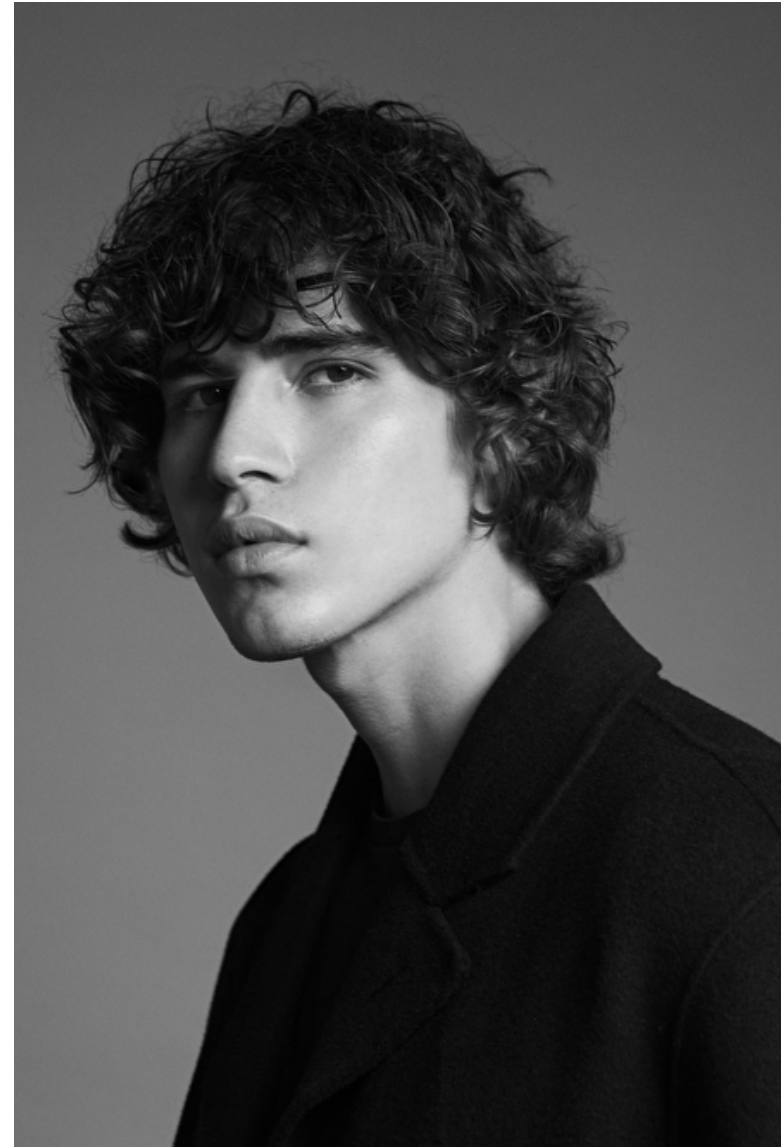

CHRISTOPHER GONZALES

Height 187cm / 6' 1.5"

Chest 92cm / 36"

Waist 73cm / 28.5"

Hips 88cm / 34.5"

Shoes EU/US/UK 44 / 11 / 9.5

Eyes Brown

Hair Brown

Suit size 46cm / 36"