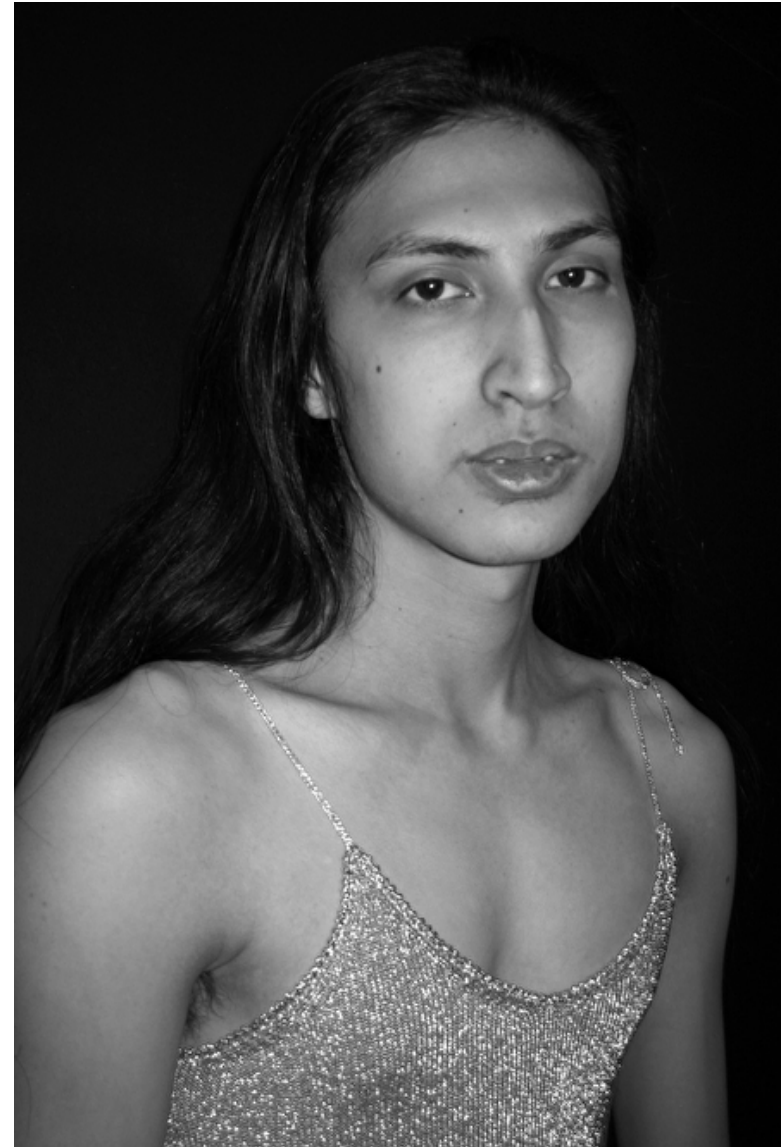

Ciaran Gallaga

Height 186cm / 6' 1.0"

Chest 85cm / 33.5"

Waist 72cm / 28.5"

Hips 90cm / 35.5"

Shoes EU/US/UK 45 / 12 / 10.5

Eyes Brown

Hair Black