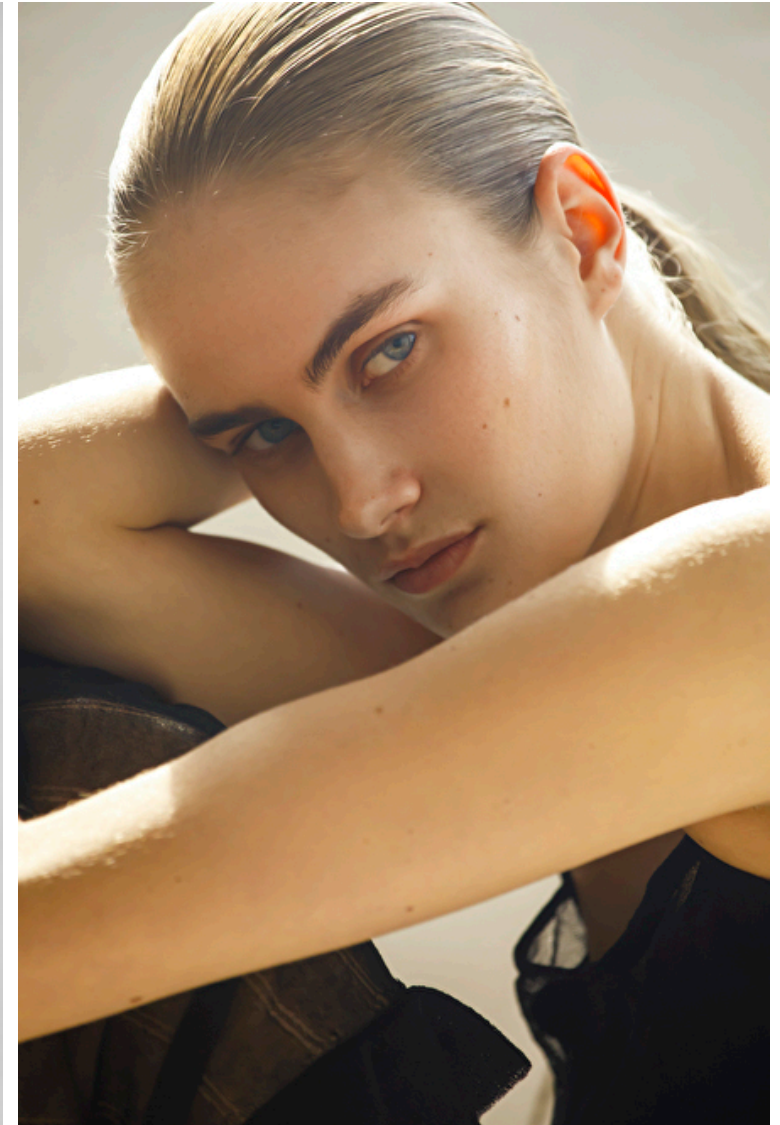

CICELY ROSE

Height 178cm / 5' 10.0"

Bust 79cm / 31"

Cup B

Hips 86cm / 34"

Waist 60cm / 23.5"

Shoes EU/US/UK 38 / 7.5 / 5

Size EU/US 36 / 6

Hair Blond

Hair length 8

Eyes Blue