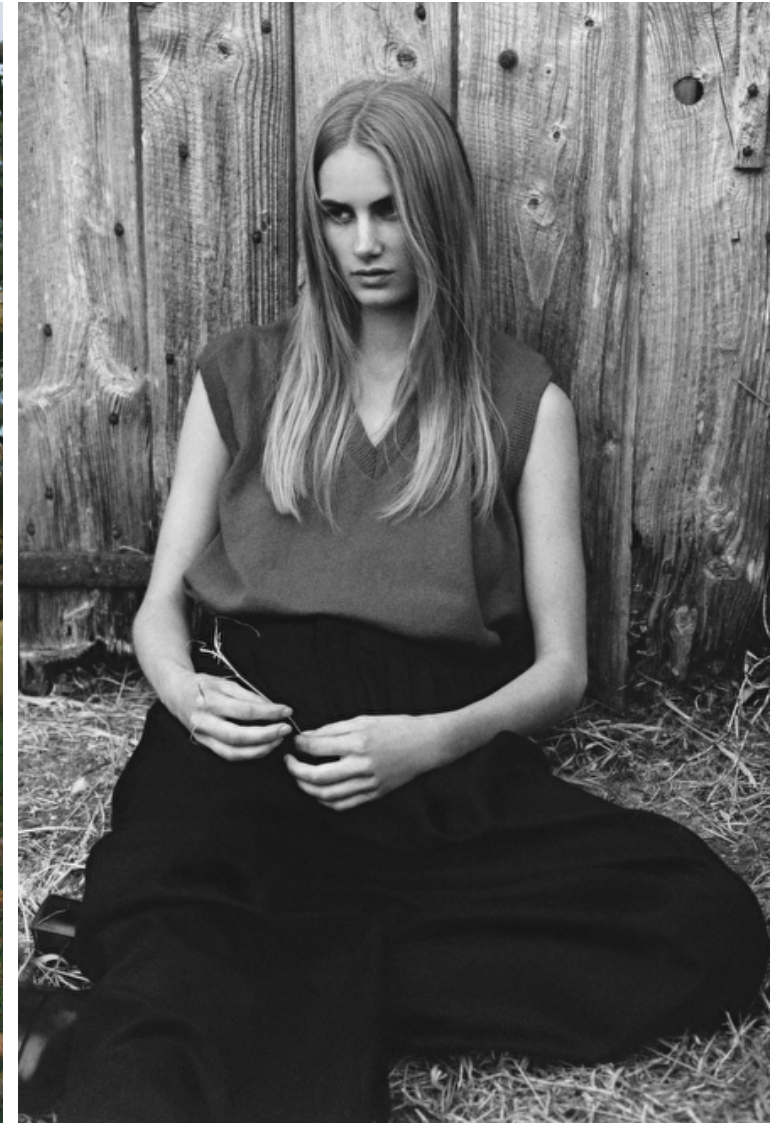

Eyes Blue

CICELY ROSE

Height 178cm / 5' 10.0"

Bust 81cm / 32"

Cup B

Hips 89cm / 35"

Waist 61cm / 24"

Shoes EU/US/UK 38 / 7.5 / 5