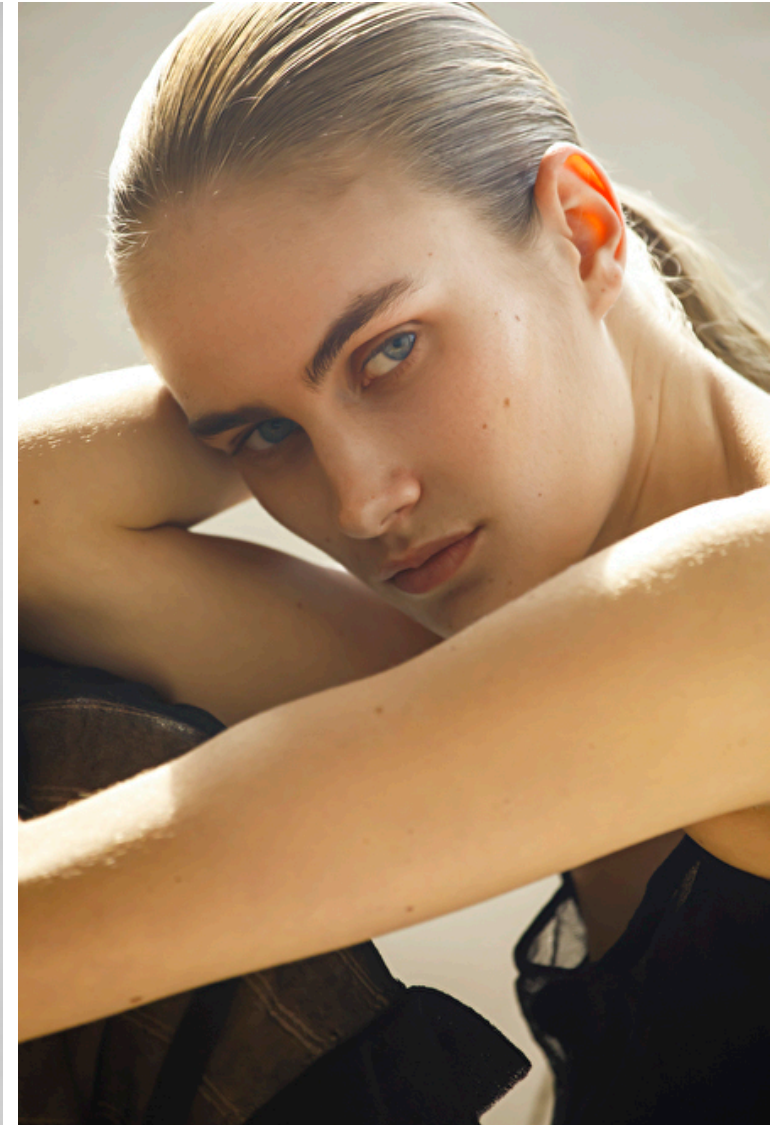

CICELY ROSE

Height 178cm / 5' 10.0"

Bust 81cm / 32"

Cup B

Hips 89cm / 35"

Waist 61cm / 24"

Shoes EU/US/UK 38 / 7.5 / 5

Size EU/US 36 / 6

Hair Blond

Hair length 8

Eyes Blue