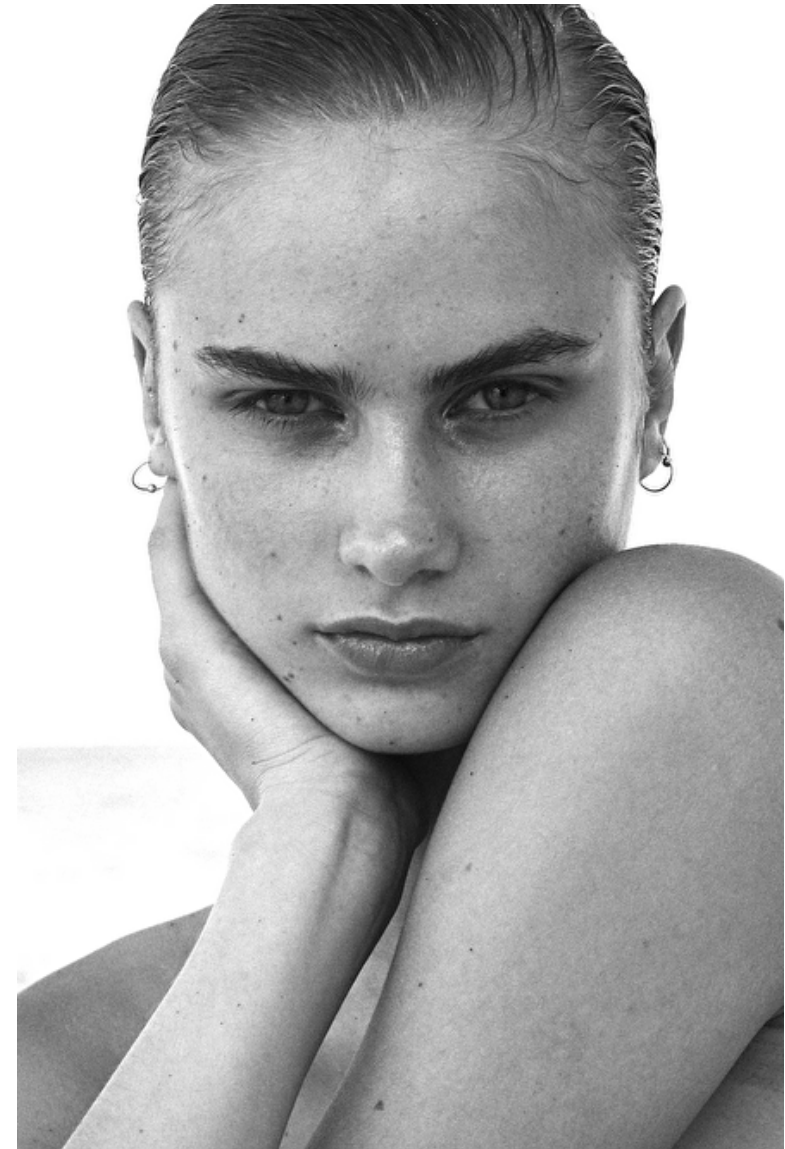

CICELY ROSE

Height 178cm / 5' 10.0"

Bust 79cm / 31"

Cup B

Hips 86cm / 34"

Waist 60cm / 23.5"

Shoes EU/US/UK 38 / 7.5 / 5

Size EU/US 36 / 6

Hair Blond

Hair length 8

Eyes Blue

CICELY ROSE

Height 178cm / 5' 10.0"

Bust 79cm / 31"

Cup B

Hips 86cm / 34"