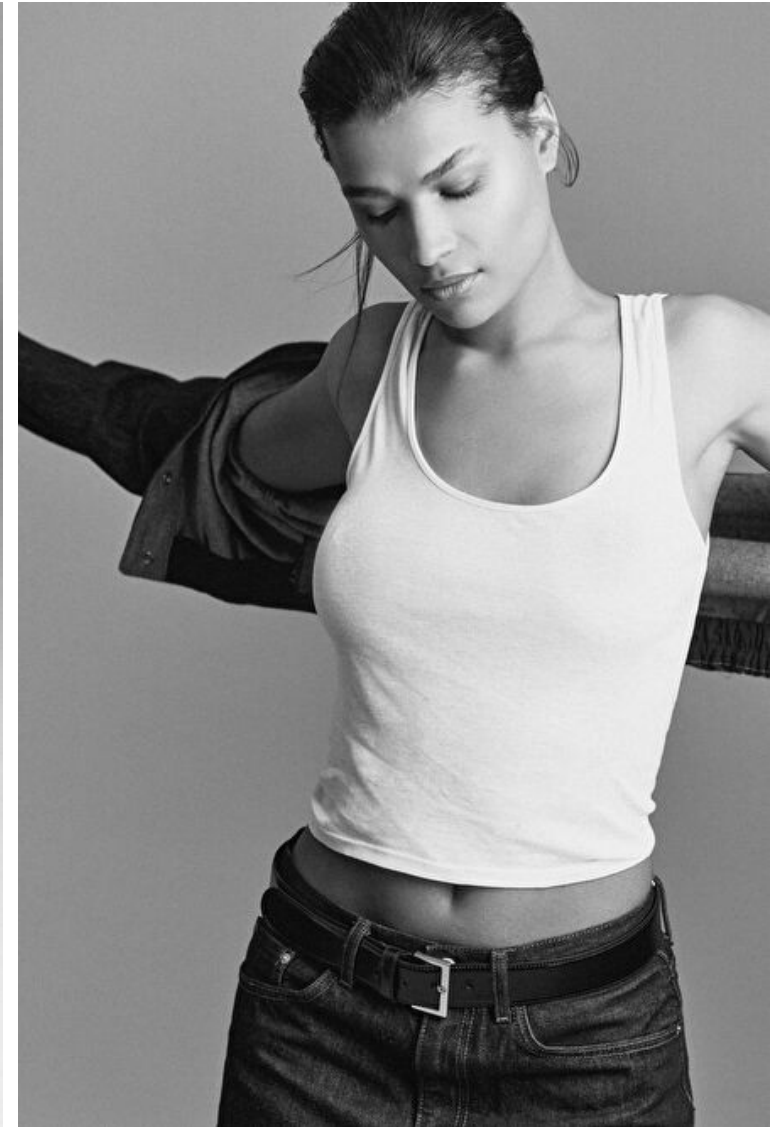

Select

MODEL MANAGEMENT

Grev Turegatan 18, Stockholm, 00000, Sweden, Sweden

Phone: 08-545 866 66 Email: info.stockholm@selectmodel.com Website: <https://www.selectmodel.com/>

Cindy M

Height 176cm / 5' 9.5"

Bust 86cm / 34"

Waist 63cm / 25"

Hips 91cm / 36"

Shoes EU/US/UK 39.5 / 8.5 / 6

Eyes Brown

Hair Brown