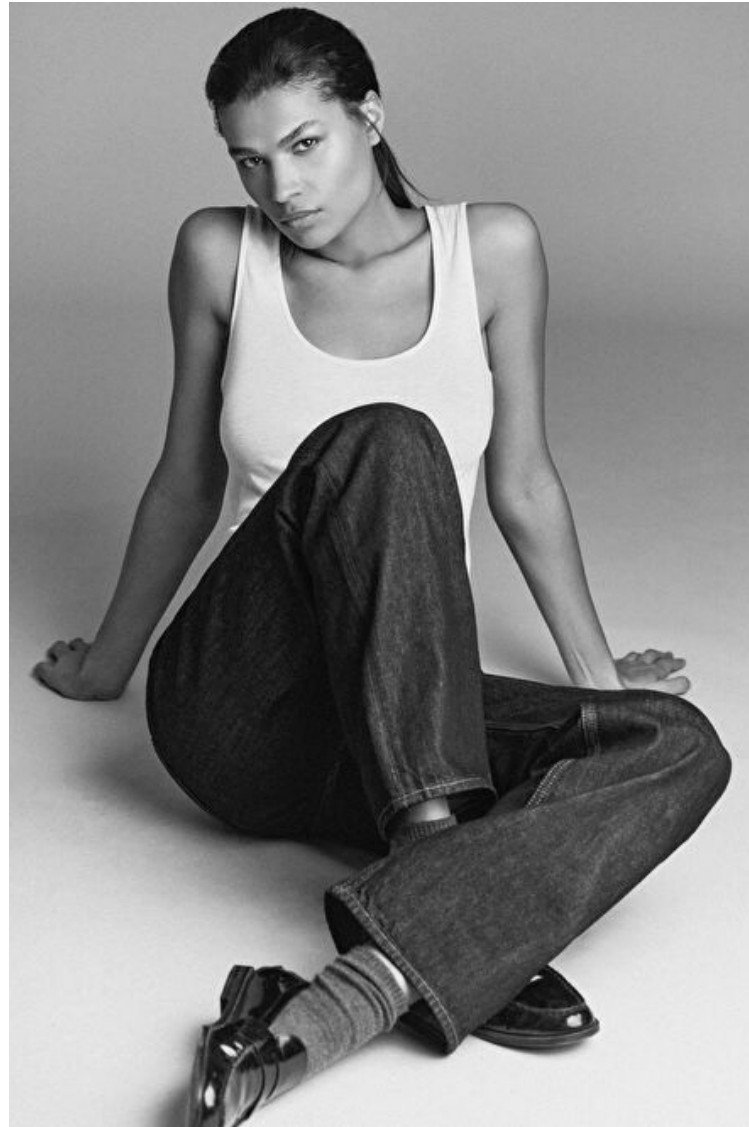

Select

MODEL MANAGEMENT

Grev Turegatan 18, Stockholm, 00000, Sweden, Sweden

Phone: 08-545 866 66 Email: info.stockholm@selectmodel.com Website: <https://www.selectmodel.com/>

Cindy M

Height 176cm / 5' 9.5"

Bust 86cm / 34"

Waist 63cm / 25"

Hips 91cm / 36"

Shoes EU/US/UK 39.5 / 8.5 / 6

Eyes Brown

Hair Brown