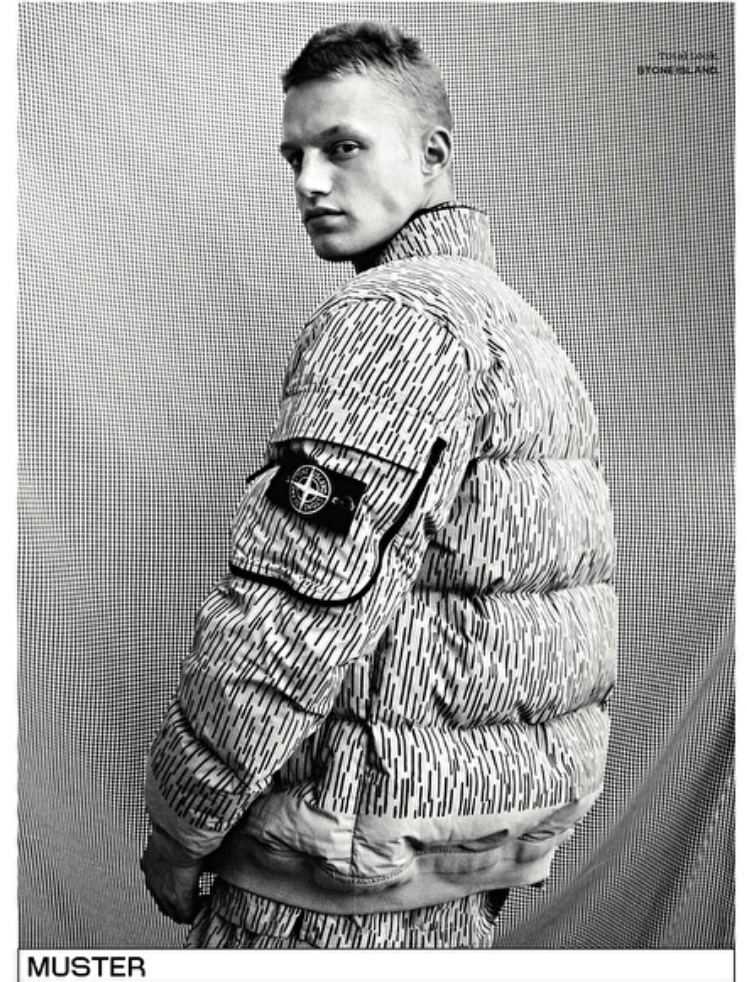

## Claas Nemitz

Height 187cm / 6' 1.5"

Chest 92cm / 36"

Waist 70cm / 27.5"

Hips 91cm / 36"

Shoes EU/US/UK 46 / 12.5 / 11

Eyes Blue

Hair Blond