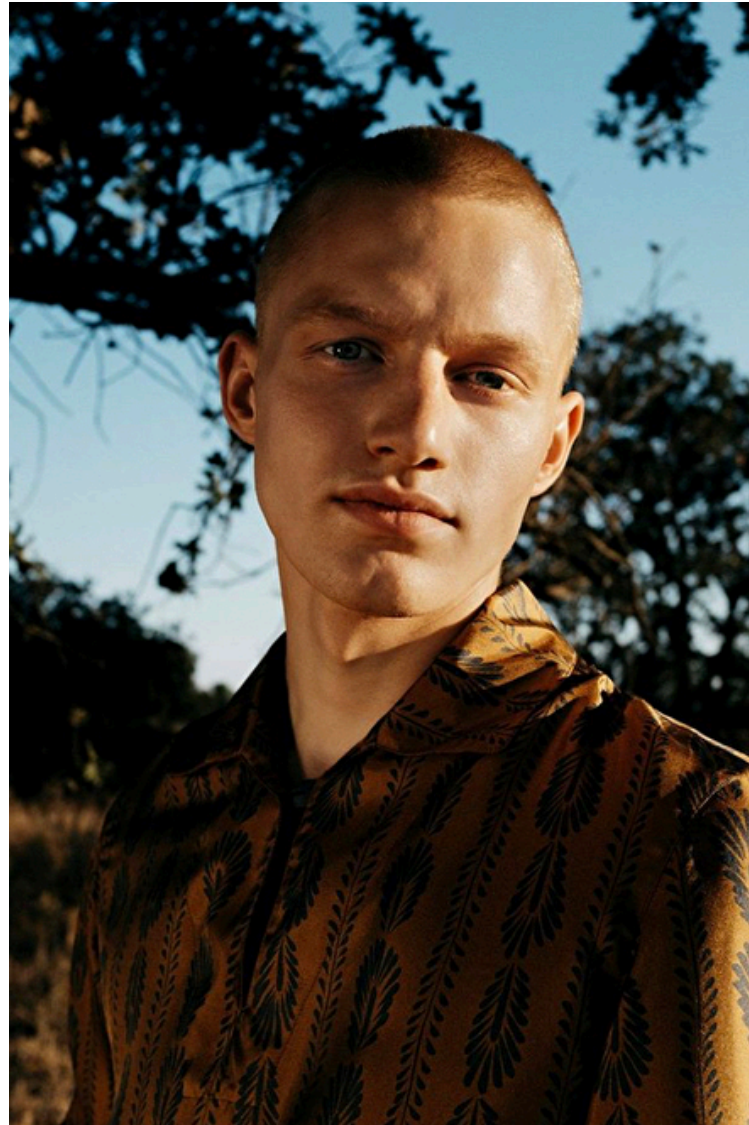

Select

MODEL MANAGEMENT

Grev Turegatan 18, Stockholm, 00000, Sweden, Sweden

Phone: 08-545 866 66 Email: info.stockholm@selectmodel.com Website: <https://www.selectmodel.com/>

Claas Nemitz

Height 187cm / 6' 1.5"

Chest 92cm / 36"

Waist 70cm / 27.5"

Hips 91cm / 36"

Shoes EU/US/UK 46 / 12.5 / 11

Eyes Blue

Hair Blond