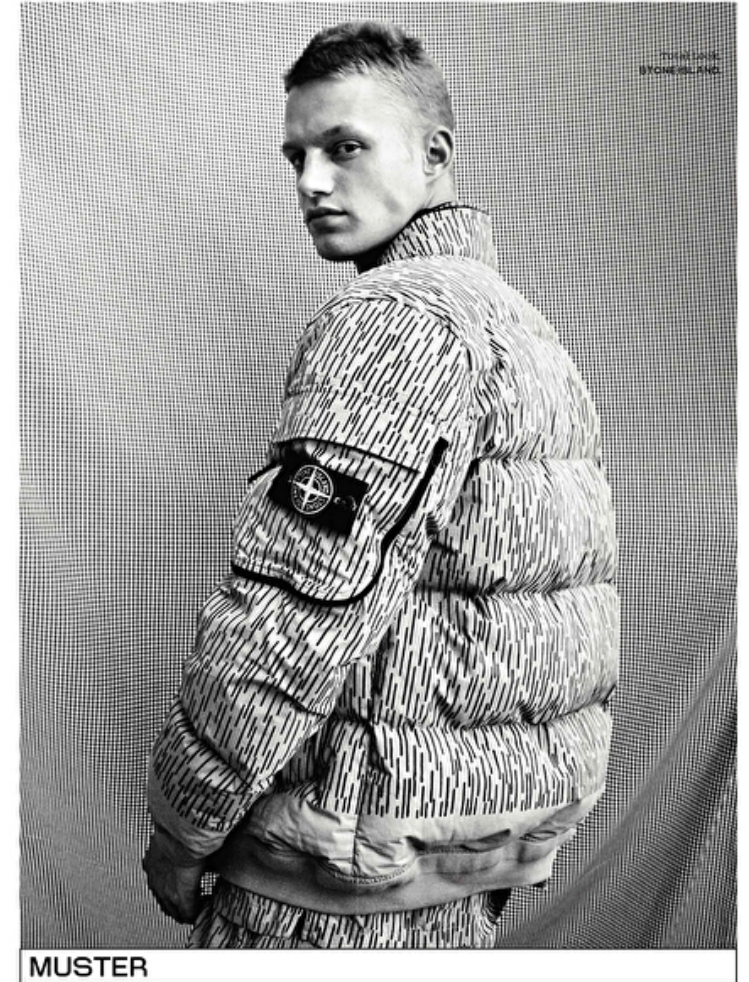

## Claas Nemitz

Height 187cm / 6' 1.5"

Chest 92cm / 36"

Waist 70cm / 27.5"

Hips 91cm / 36"

Shoes EU/US/UK 46 / 12.5 / 11

Eyes Blue

Hair Blond