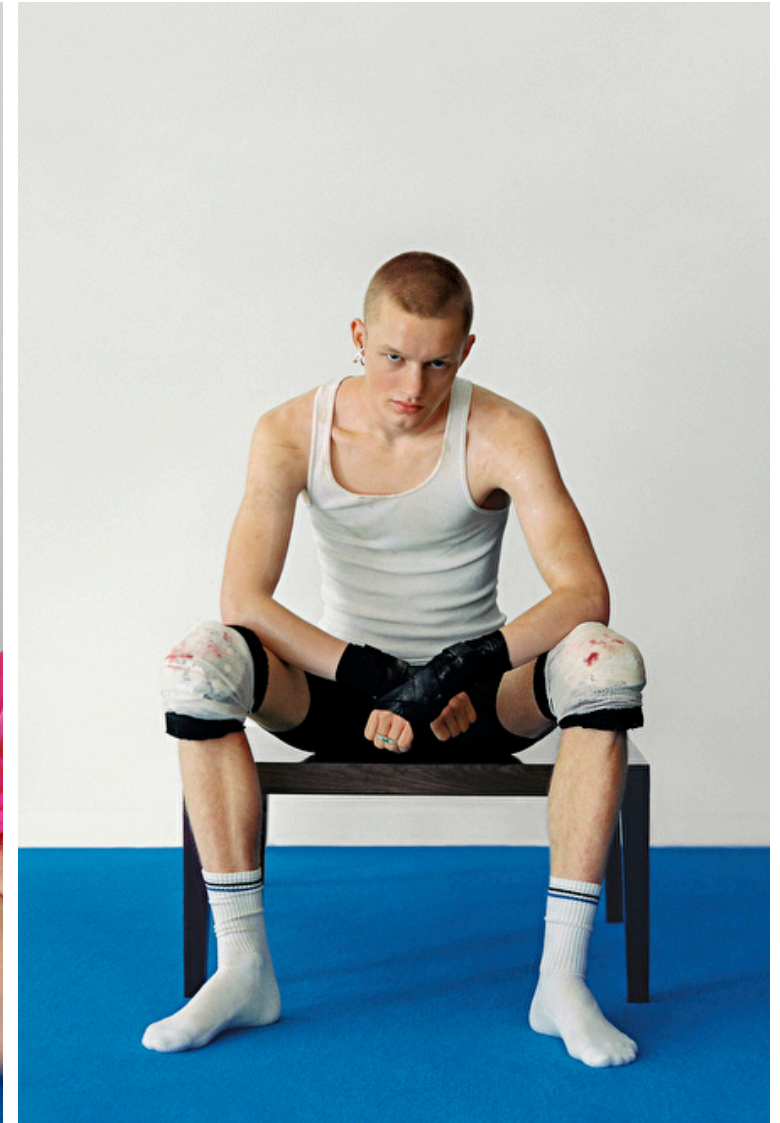

Claas Nemitz

Height 187cm / 6' 1.5"

Chest 92cm / 36"

Waist 70cm / 27.5"

Hips 91cm / 36"

Shoes EU/US/UK 46 / 12.5 / 11

Eyes Blue

Hair Blond