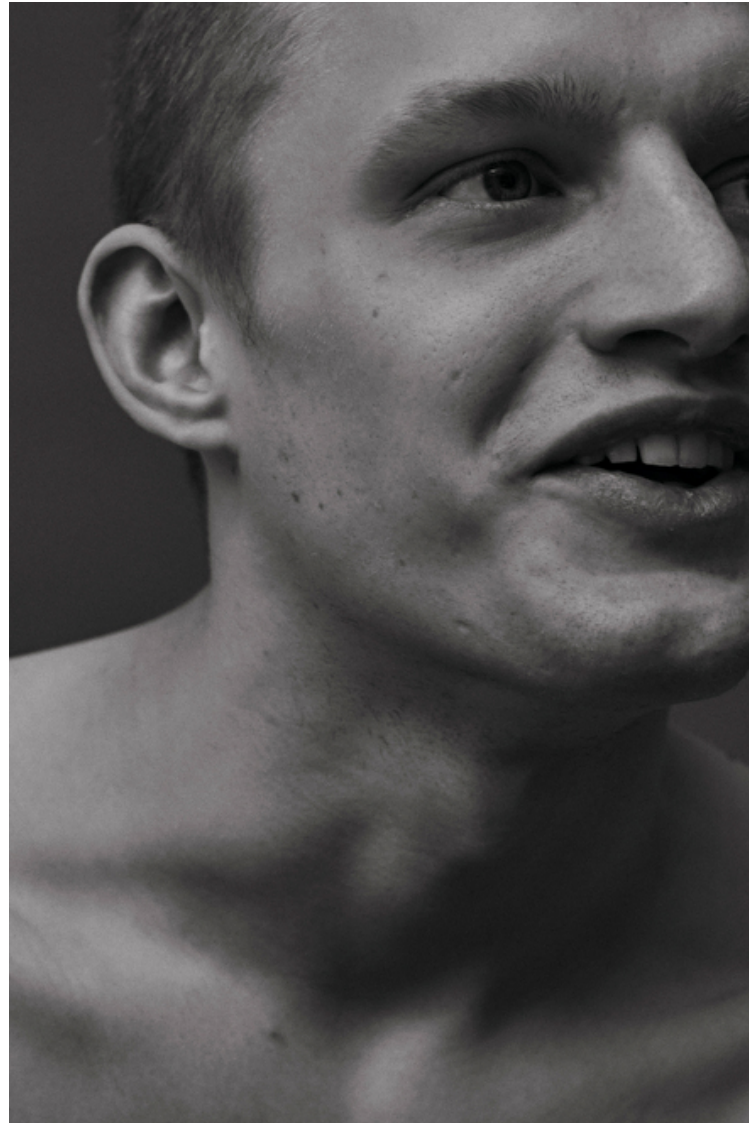

Claas Nemitz

Height 187cm / 6' 1.5"

Chest 92cm / 36"

Waist 70cm / 27.5"

Hips 91cm / 36"

Shoes EU/US/UK 46 / 12.5 / 11

Eyes Blue

Hair Blond