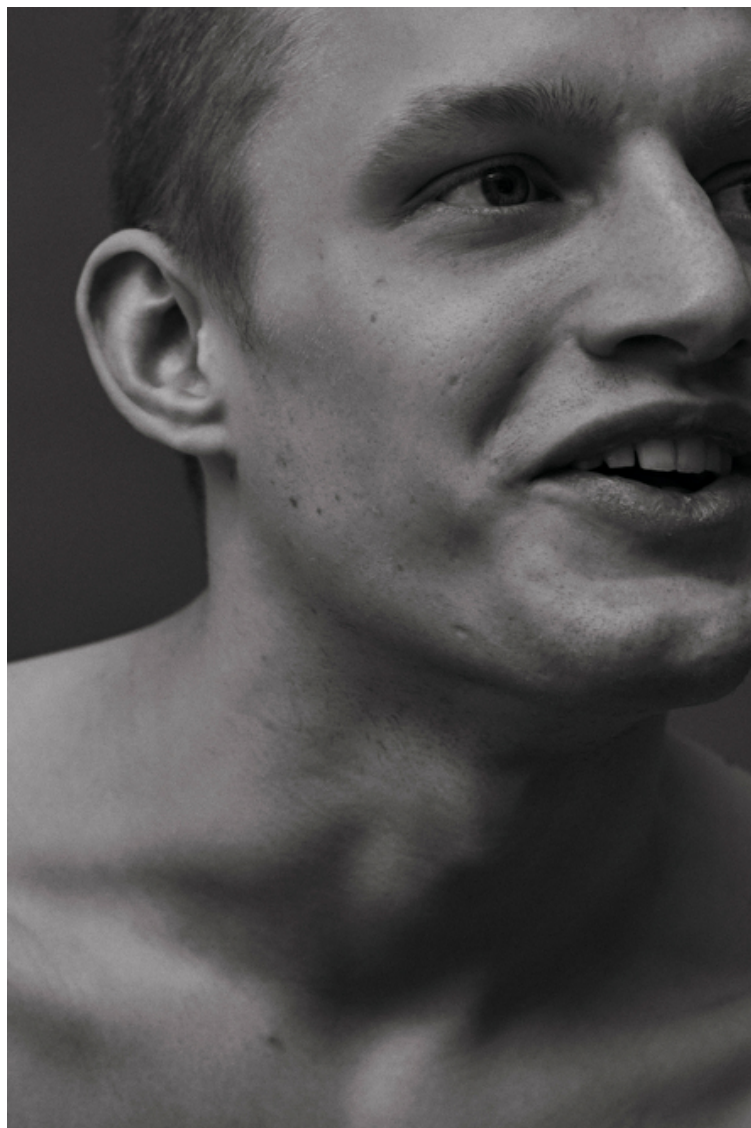

Claas Nemitz

Height 187cm / 6' 1.5"

Chest 92cm / 36"

Waist 70cm / 27.5"

Hips 91cm / 36"

Shoes EU/US/UK 46 / 12.5 / 11

Eyes Blue

Hair Blond