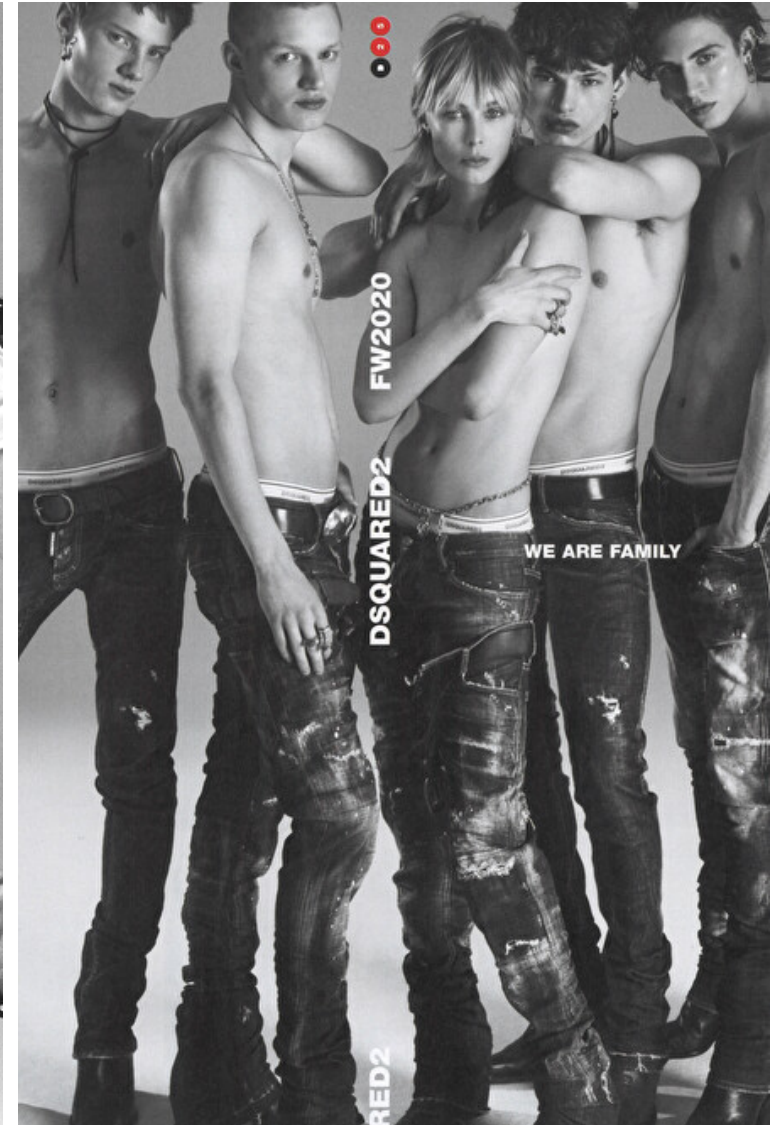

## Claas Nemitz

Height 187cm / 6' 1.5"

Chest 92cm / 36"

Waist 70cm / 27.5"

Hips 91cm / 36"

Shoes EU/US/UK 46 / 12.5 / 11

Eyes Blue

Hair Blond