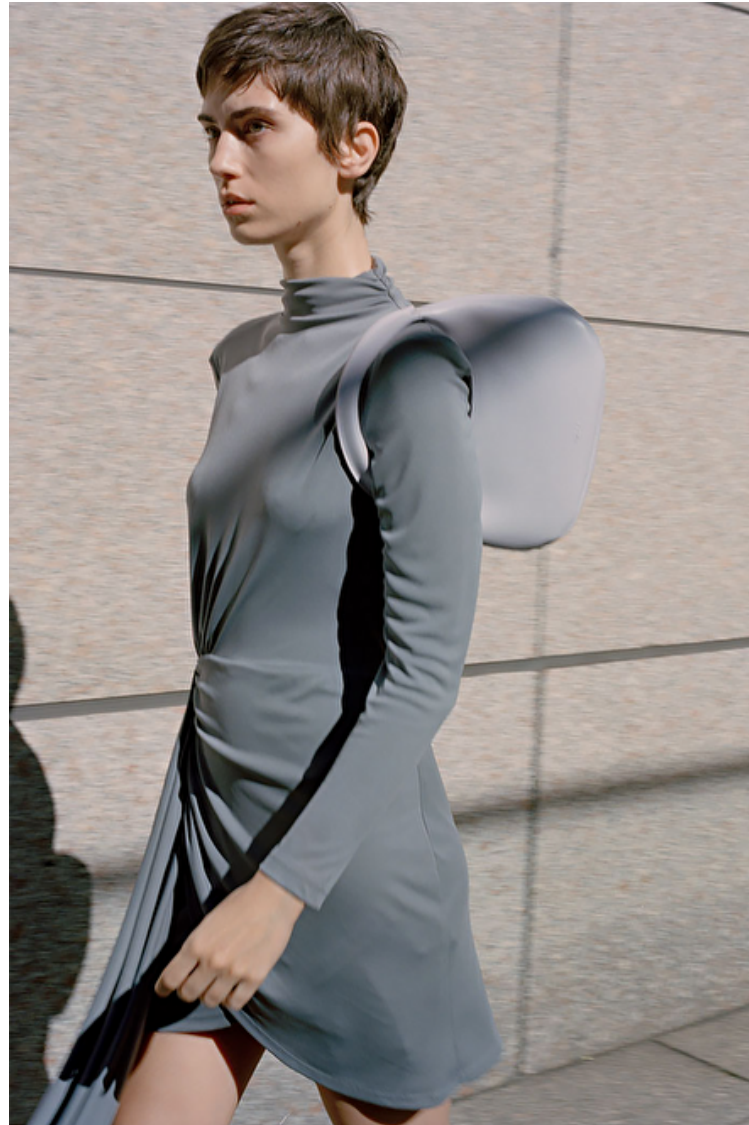

Size EU/US 34 / 4

Bust 81cm / 32"

Waist 58cm / 23"

Hips 89cm / 35"

Shoes EU/US/UK 39 / 8 / 6

Eyes Green

Hair Brown

Location Europe