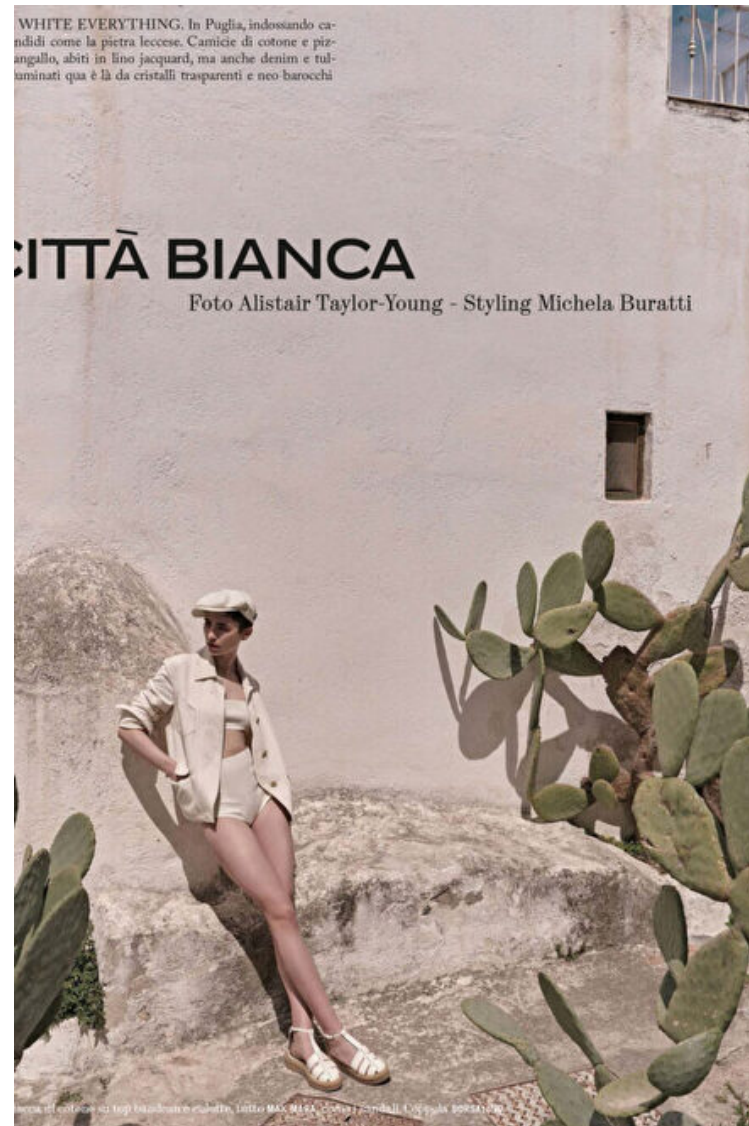

Cleo Cwiek

Height 178cm / 5' 10.0"

Size EU/US 34 / 4

Bust 81cm / 32"

Waist 58cm / 23"

Hips 89cm / 35"

Shoes EU/US/UK 39 / 8 / 6

Eyes Green

Hair Brown

Location Europe