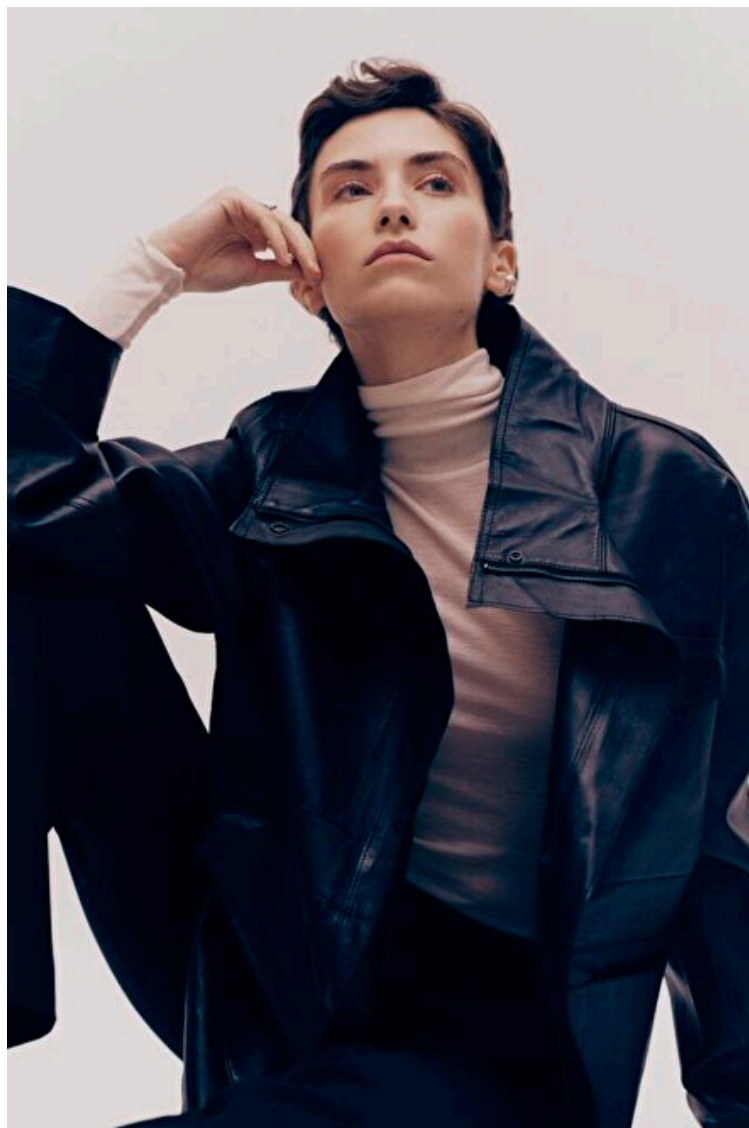

Size EU/US 34 / 4

Bust 81cm / 32"

Waist 58cm / 23"

Hips 89cm / 35"

Shoes EU/US/UK 39 / 8 / 6

Eyes Green

Hair Brown

Location Europe