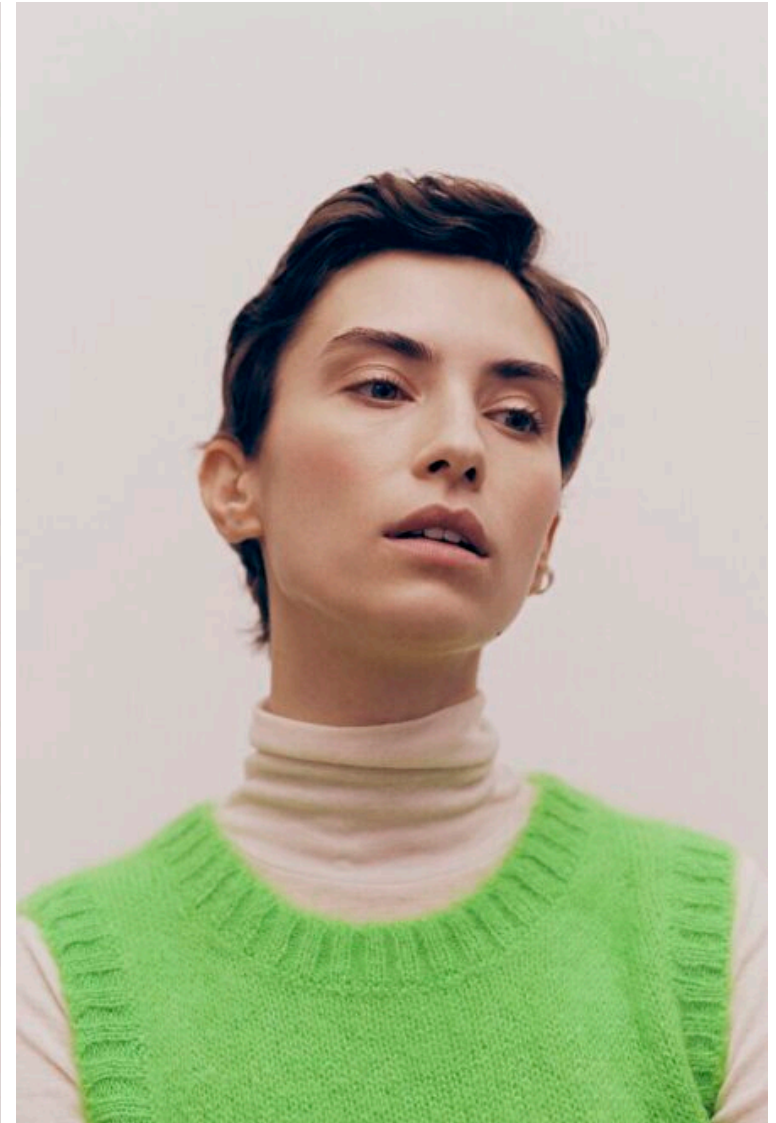

Waist 58cm / 23"

Hips 89cm / 35"

Shoes EU/US/UK 39 / 8 / 6

Eyes Green

Hair Brown

Location Europe

Select

MODEL MANAGEMENT