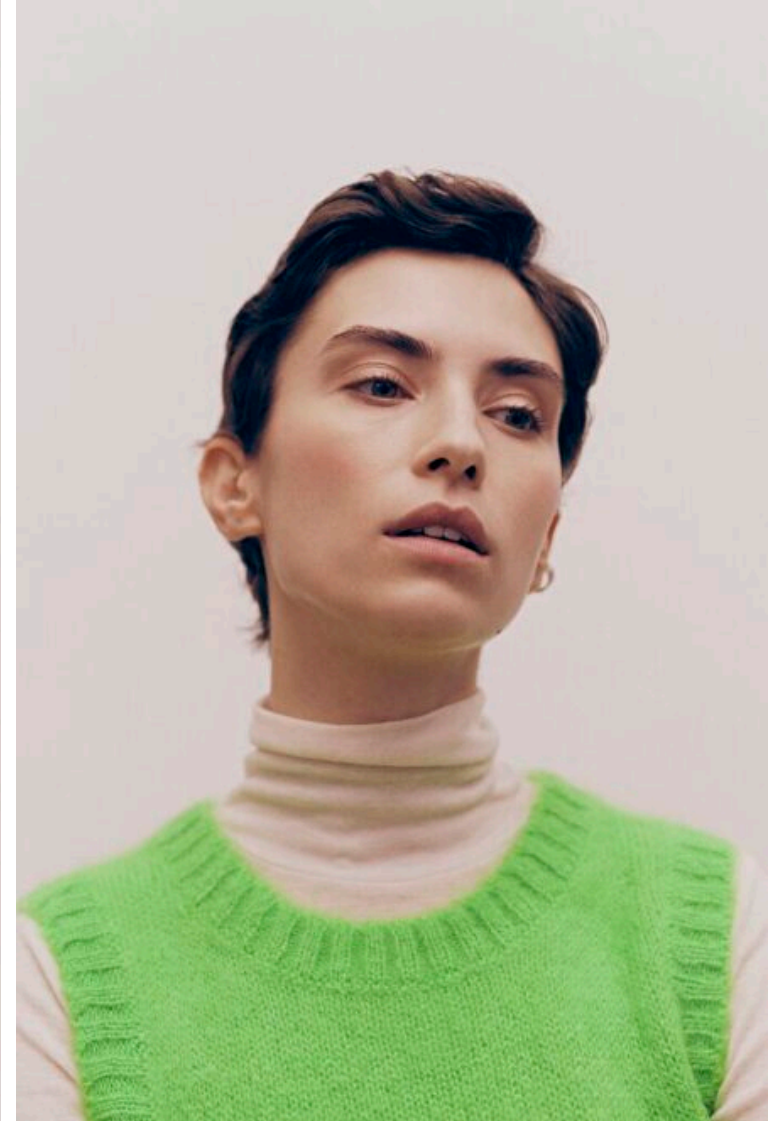

Waist 58cm / 23"

Hips 89cm / 35"

Shoes EU/US/UK 39 / 8 / 6

Eyes Green

Hair Brown

Location Europe

Select

MODEL MANAGEMENT