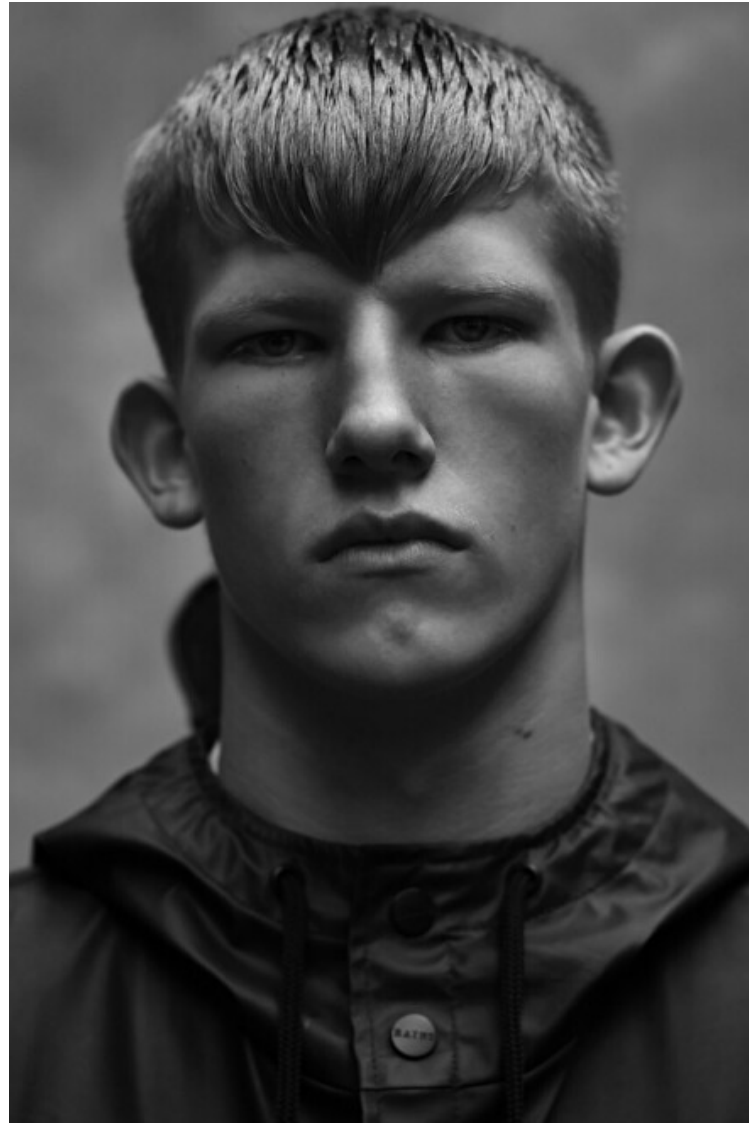

Connor Newall

Height 180cm / 5' 11.0"

Chest 83cm / 32.5"

Waist 76cm / 30"

Shoes EU/US/UK 43 / 10.5 / 9

Eyes Blue

Hair Blond

Location Europe