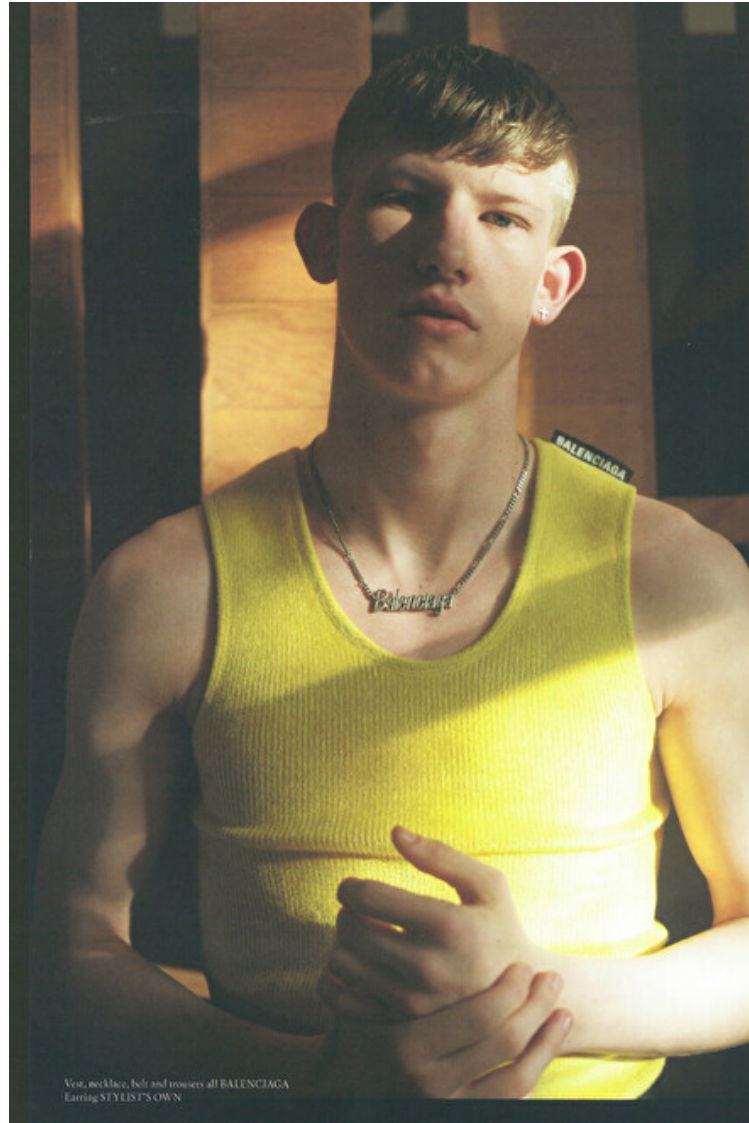

Waist 76cm / 30"

Shoes EU/US/UK 43 / 10.5 / 9

Eyes Blue

Hair Blond

Location Europe

Select

MODEL MANAGEMENT

Grev Turegatan 18, Stockholm, 00000, Sweden, Sweden