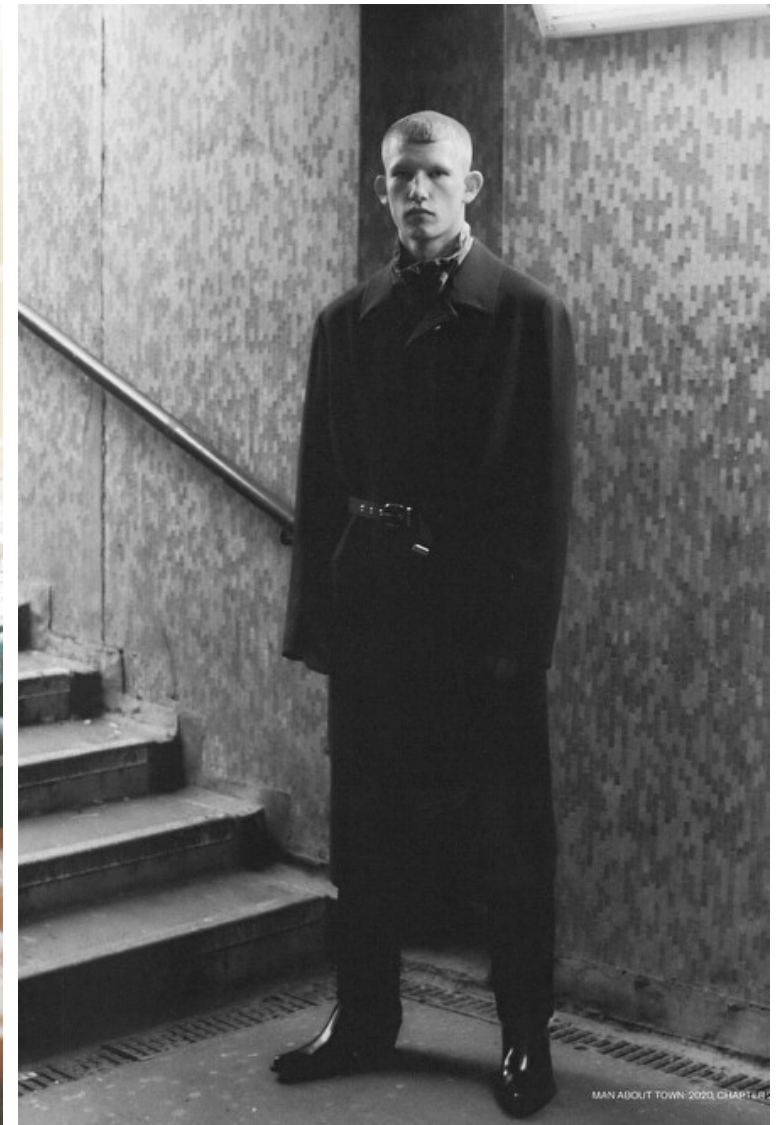

Chest 83cm / 32.5"

Waist 76cm / 30"

Shoes EU/US/UK 43 / 10.5 / 9

Eyes Blue

Hair Blond

Location Europe

Select

MODEL MANAGEMENT