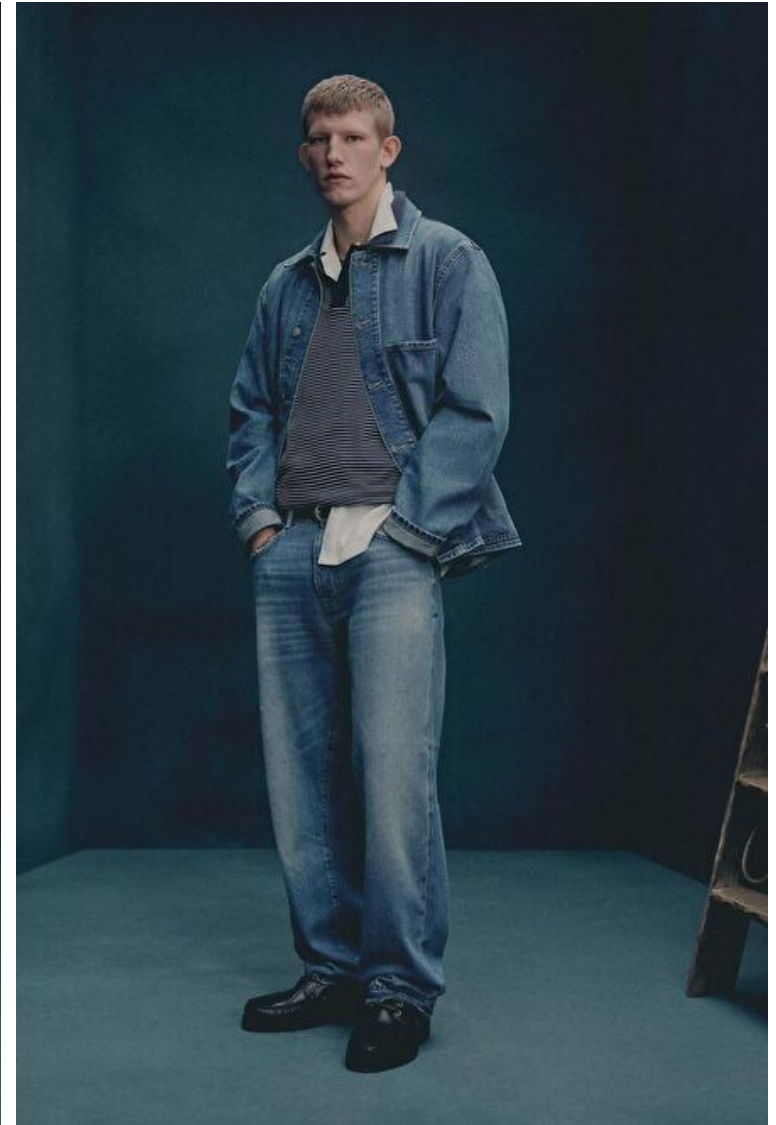

Connor Newall

Height 180cm / 5' 11.0"

Chest 83cm / 32.5"

Waist 76cm / 30"

Shoes EU/US/UK 43 / 10.5 / 9

Eyes Blue

Hair Blond

Location Europe