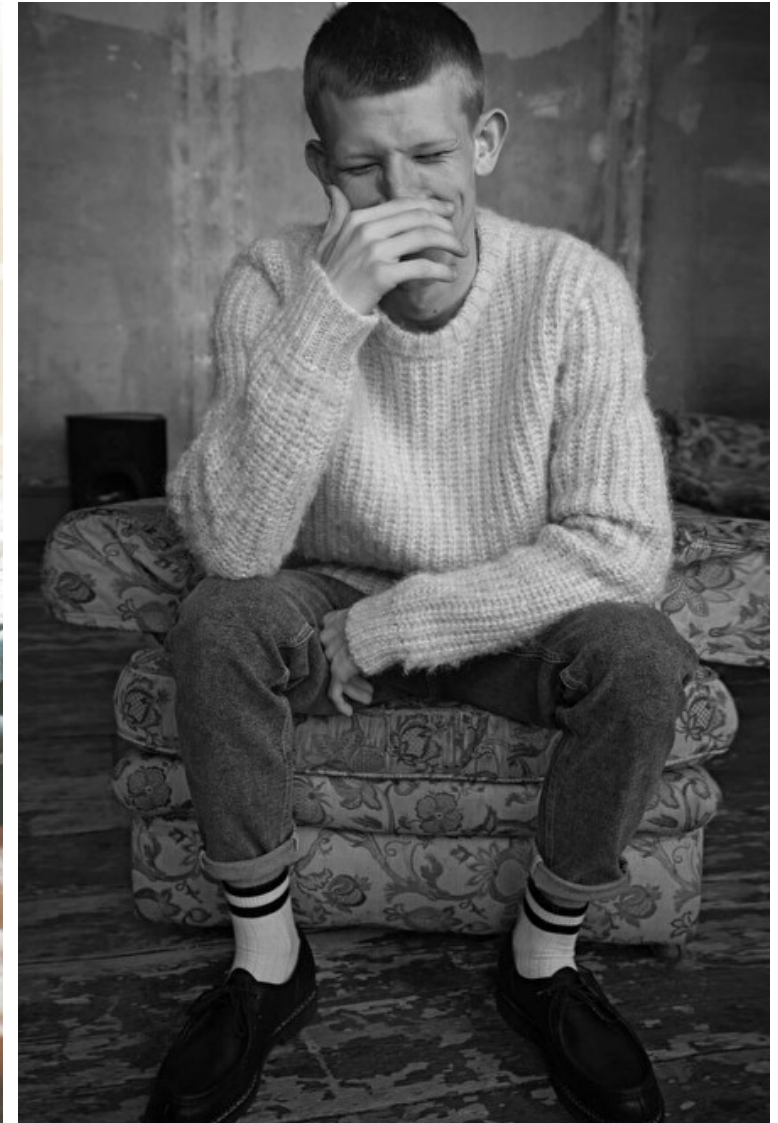

## Connor Newall

Height 180cm / 5' 11.0"

Chest 83cm / 32.5"

Waist 76cm / 30"

Shoes EU/US/UK 43 / 10.5 / 9

Eyes Blue

Hair Blond

Location Europe