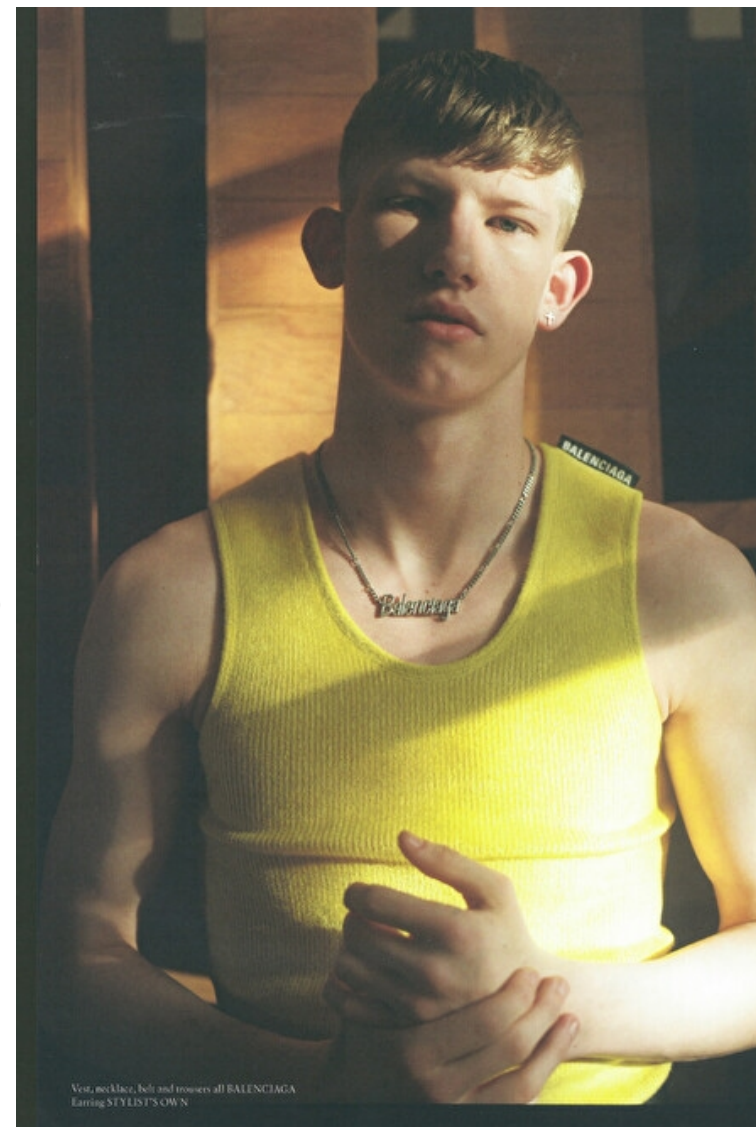

Select

MODEL MANAGEMENT

Grev Turegatan 18, Stockholm, 11446, Stockholm, Sweden

Phone: 08-545 866 66 Email: info.stockholm@selectmodel.com Website: <https://www.selectmodel.com/>

Connor Newall

Height 180cm / 5' 11.0"

Chest 83cm / 32.5"

Waist 76cm / 30"

Shoes EU/US/UK 43 / 10.5 / 9

Eyes Blue

Hair Blond

Location Europe

top BEYOND RETRO
trousers BOSS
clock PAUL SMITH
earring STYLIST'S OWN